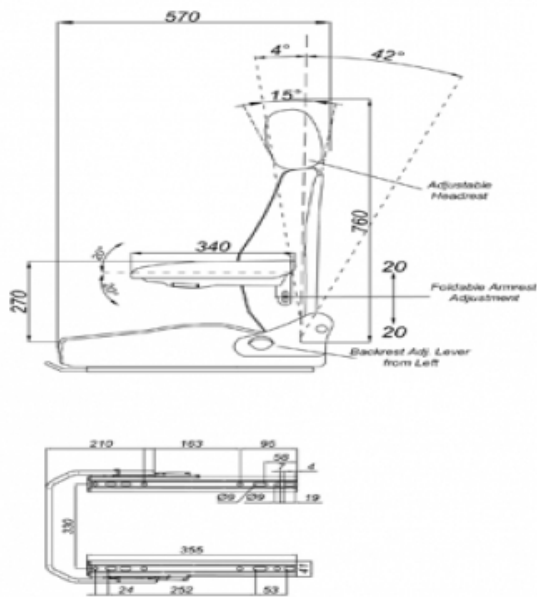

Stplus DST1650F

BRAND: STAR

CAPACITY:

Seat Features

- **Suspension** : No
- **Sliding Base** : Fore and Aft. Adjustment 190mm (With Couple Locked) (Incremente of 15mm)
- **Suspension Stroke** : No
- **Height Adjustment** : No
- **Weight Adjustment** : No
- **Backrest Adjustment** : 42°-8°
- **Angles Adj.** : No
- **Lumbar Adjustment** : No
- **Certificates** : (76/115/EEC)

Description

Short Backrest - Backrest Adjust. Control Left

Options

- **SB010 Static Seat Belt** : ☒
- **SP02D Foldable Armrest** : ☒
- **SP02DRN Adjustable Foldable Armrest** : ☒
- **12V & 24V Operator Switch** : ☒
- **SP01AHD Adjust. Headrest** : ☒
- **SB030 Tree Point Automatic Seat Belt** : ☒
- **LTT 18 360 Large Swivel Mechanism** : ☒
- **12V & 24V 3 Adj. Heater** : ☒