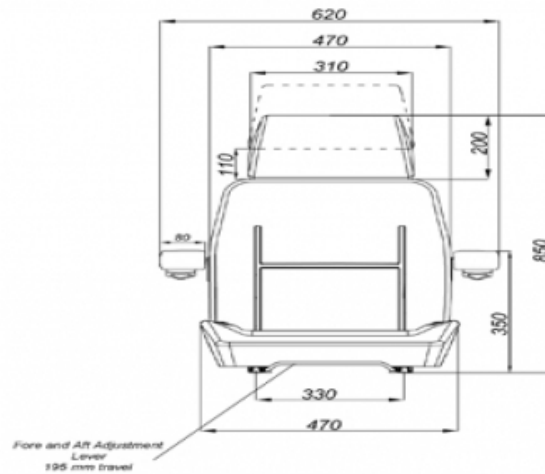

Stplus DST1650F

BRAND: STAR

CAPACITY:

Seat Features

- Suspension** : No
- Sliding Base** : Fore and Aft. Adjustment 190mm (With Couple Locked) (Incremente of 15mm)
- Suspension Stroke** : No
- Height Adjustment** : No
- Weight Adjustment** : No
- Backrest Adjustment** : 42°-8°
- Angles Adj.** : No
- Lumbar Adjustment** : No
- Certificates** : (76/115/EEC)

Description

Short Backrest - Backrest Adjust. Control Left

Options

- SB010 Static Seat Belt** :
- SP02D Foldable Armrest** :
- SP02DRN Adjustable Foldable Armrest** :
- 12V & 24V Operator Switch** :
- SP01AHD Adjust. Headrest** :
- SB030 Tree Point Automatic Seat Belt** :
- LTT 18 360 Large Swivel Mechanism** :
- 12V & 24V 3 Adj. Heater** :