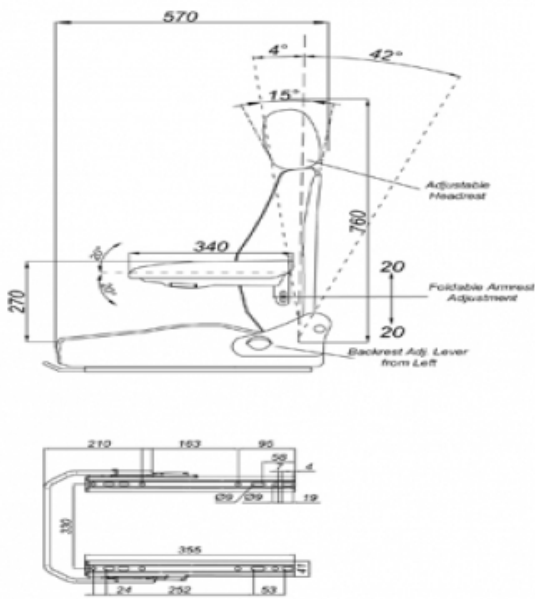

Stplus DST1650F

BRAND: STAR

CAPACITY:

Seat Features

- Suspension** : No
- Sliding Base** : Fore and Aft. Adjustment 190mm (With Couple Locked) (Incremente of 15mm)
- Suspension Stroke** : No
- Height Adjustment** : No
- Weight Adjustment** : No
- Backrest Adjustment** : 42°-8°
- Angles Adj.** : No
- Lumbar Adjustment** : No
- Certificates** : (76/115/EEC)

Description

Short Backrest - Backrest Adjust. Control Left

Options

- SB010 Static Seat Belt** :
- SP02D Foldable Armrest** :
- SP02DRN Adjustable Foldable Armrest** :
- 12V & 24V Operator Switch** :
- SP01AHD Adjust. Headrest** :
- SB030 Tree Point Automatic Seat Belt** :
- LTT 18 360 Large Swivel Mechanism** :
- 12V & 24V 3 Adj. Heater** :