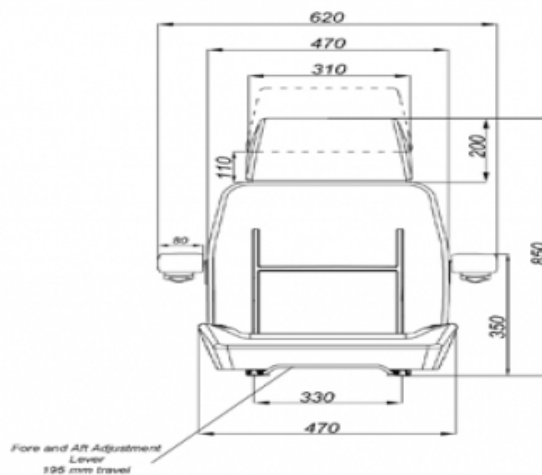

Stplus DST1650F

BRAND: STAR

CAPACITY:

Seat Features

- **Suspension** : No
- **Sliding Base** : Fore and Aft. Adjustment 190mm (With Couple Locked) (Incremente of 15mm)
- **Suspension Stroke** : No
- **Height Adjustment** : No
- **Weight Adjustment** : No
- **Backrest Adjustment** : 42°-8°
- **Angles Adj.** : No
- **Lumbar Adjustment** : No
- **Certificates** : (76/115/EEC)

Description

Short Backrest - Backrest Adjust. Control Left

Options

- **SB010 Static Seat Belt** : ☒
- **SP02D Foldable Armrest** : ☒
- **SP02DRN Adjustable Foldable Armrest** : ☒
- **12V & 24V Operator Switch** : ☒
- **SP01AHD Adjust. Headrest** : ☒
- **SB030 Tree Point Automatic Seat Belt** : ☒
- **LTT 18 360 Large Swivel Mechanism** : ☒
- **12V & 24V 3 Adj. Heater** : ☒