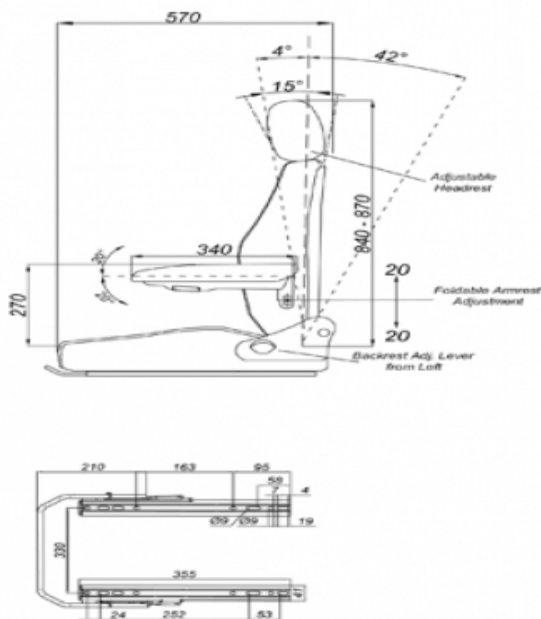

Stplus DST1730F

BRAND: STAR

CAPACITY:

Seat Features

- Suspension** : No
- Sliding Base** : Fore and Aft. Adjustment 190mm (With Couple Locked) (Incremente of 15mm)
- Suspension Stroke** : No
- Height Adjustment** : No
- Weight Adjustment** : No
- Backrest Adjustment** : 42°-8°
- Angles Adj.** : No
- Lumbar Adjustment** : No
- Certificates** : (76/115/EEC)

Description

Long Backrest - Backrest Adjust. Control Left

Options

- SB010 Static Seat Belt** :
- SP02D Foldable Armrest** :
- SP02DRN Adjustable Foldable Armrest** :
- 12V & 24V Operator Switch** :
- SP01AHD Adjust. Headrest** :
- SB030 Tree Point Automatic Seat Belt** :
- LTT 18 360 Large Swivel Mechanism** :
- 12V & 24V 3 Adj. Heater** :