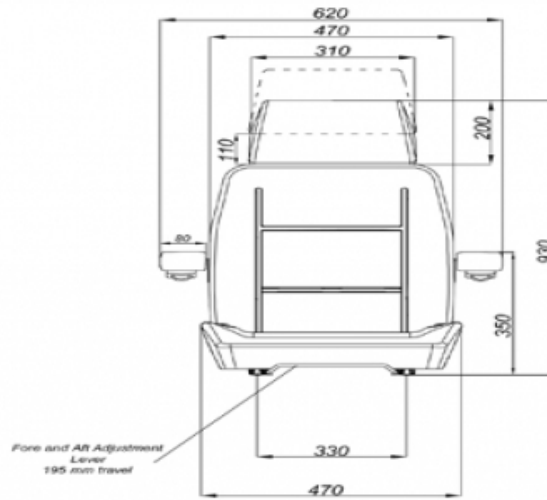

Stplus DST1730F

BRAND: STAR

CAPACITY:

Seat Features

- **Suspension** : No
- **Sliding Base** : Fore and Aft. Adjustment 190mm (With Couple Locked) (Incremente of 15mm)
- **Suspension Stroke** : No
- **Height Adjustment** : No
- **Weight Adjustment** : No
- **Backrest Adjustment** : 42°-8°
- **Angles Adj.** : No
- **Lumbar Adjustment** : No
- **Certificates** : (76/115/EEC)

Description

Long Backrest - Backrest Adjust. Control Left

Options

- **SB010 Static Seat Belt** : ☒
- **SP02D Foldable Armrest** : ☒
- **SP02DRN Adjustable Foldable Armrest** : ☒
- **12V & 24V Operator Switch** : ☒
- **SP01AHD Adjust. Headrest** : ☒
- **SB030 Tree Point Automatic Seat Belt** : ☒
- **LTT 18 360 Large Swivel Mechanism** : ☒
- **12V & 24V 3 Adj. Heater** : ☒