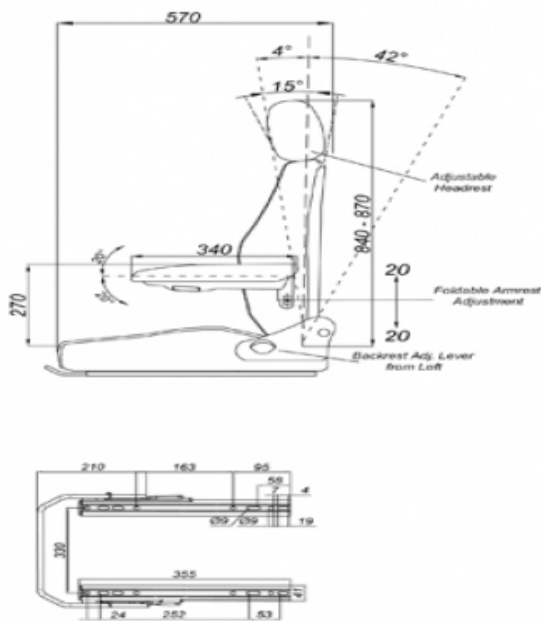

# Stplus DST1730F

BRAND: STAR

CAPACITY:

## Seat Features

- Suspension** : No
- Sliding Base** : Fore and Aft. Adjustment 190mm (With Couple Locked) (Incremente of 15mm)
- Suspension Stroke** : No
- Height Adjustment** : No
- Weight Adjustment** : No
- Backrest Adjustment** : 42°-8°
- Angles Adj.** : No
- Lumbar Adjustment** : No
- Certificates** : (76/115/EEC)

## Description

Long Backrest - Backrest Adjust. Control Left

## Options

- SB010 Static Seat Belt** :
- SP02D Foldable Armrest** :
- SP02DRN Adjustable Foldable Armrest** :
- 12V & 24V Operator Switch** :
- SP01AHD Adjust. Headrest** :
- SB030 Tree Point Automatic Seat Belt** :
- LTT 18 360 Large Swivel Mechanism** :
- 12V & 24V 3 Adj. Heater** :