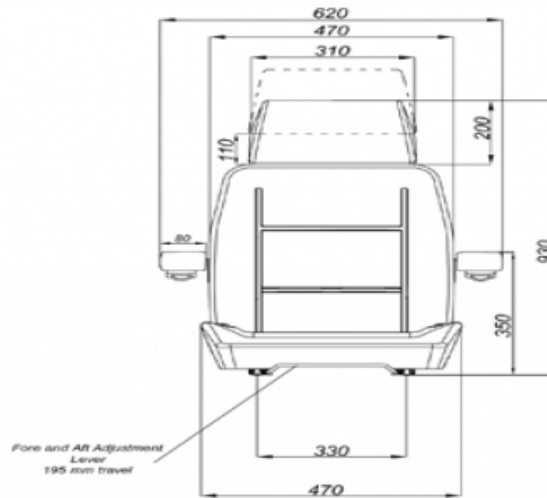

Stplus DST1730F

BRAND: STAR

CAPACITY:

Seat Features

- Suspension** : No
- Sliding Base** : Fore and Aft. Adjustment 190mm (With Couple Locked) (Incremente of 15mm)
- Suspension Stroke** : No
- Height Adjustment** : No
- Weight Adjustment** : No
- Backrest Adjustment** : 42°-8°
- Angles Adj.** : No
- Lumbar Adjustment** : No
- Certificates** : (76/115/EEC)

Description

Long Backrest - Backrest Adjust. Control Left

Options

- SB010 Static Seat Belt** :
- SP02D Foldable Armrest** :
- SP02DRN Adjustable Foldable Armrest** :
- 12V & 24V Operator Switch** :
- SP01AHD Adjust. Headrest** :
- SB030 Tree Point Automatic Seat Belt** :
- LTT 18 360 Large Swivel Mechanism** :
- 12V & 24V 3 Adj. Heater** :