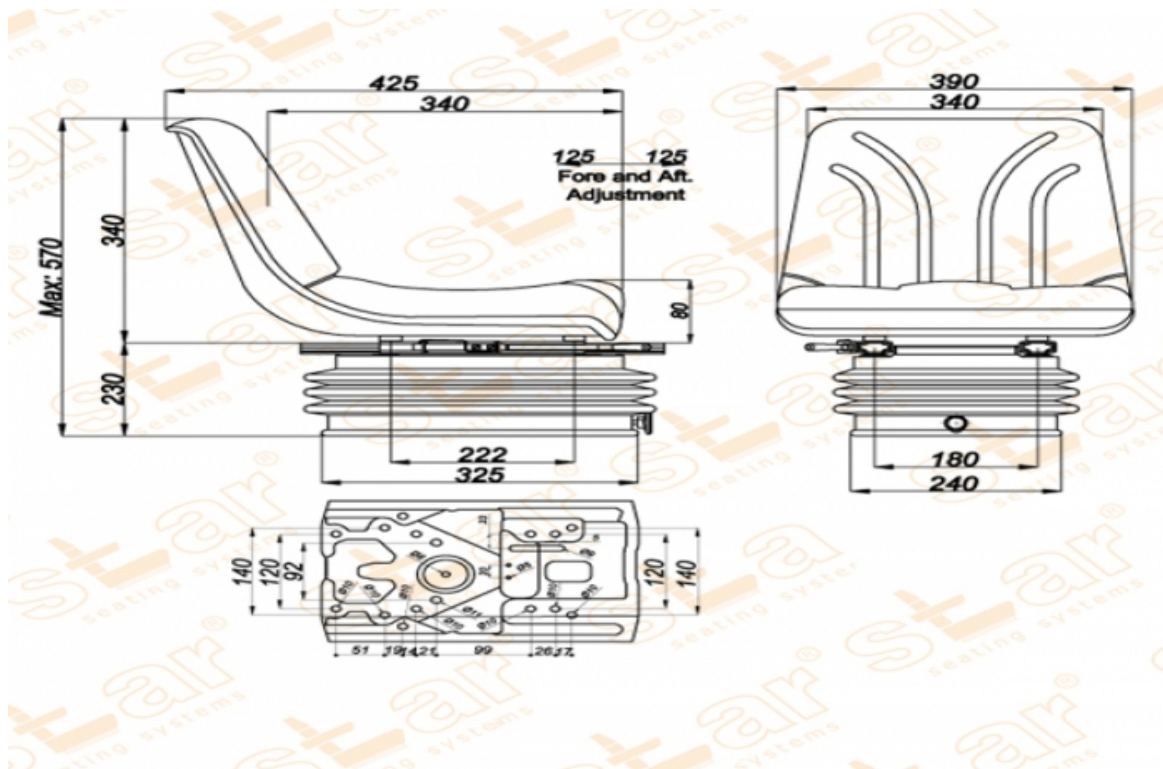

# STplus GC12

BRAND: STAR

CAPACITY:

## Seat Features

- Suspension** : AIR Suspension
- Sliding Base** : Fore and Aft. Adjustment 250mm (Incremente of 15mm)
- Suspension Stroke** : 80-100mm (Couple Spring & Hydraulic Shock Absorber)
- Height Adjustment** : 60mm
- Weight Adjustment** : 50-130kg.
- Backrest Adjustment** : No
- Angles Adj.** : No
- Lumbar Adjustment** : No
- Certificates** : Classes I,II (e24\*78/764) - (76/115/EEC)

## Description

With water hole - Small Pan Type Seat - Garden Type Tractor or Equipment Seats

## Options

- SB010 Static Seat Belt** :
- SB020 Two Point Automatic Seat Belt** :
- STT 17 360 Small Swivel Mechanism** :
- YP28 TUMOSAN Plate** :
- Base Plate 260mm** :