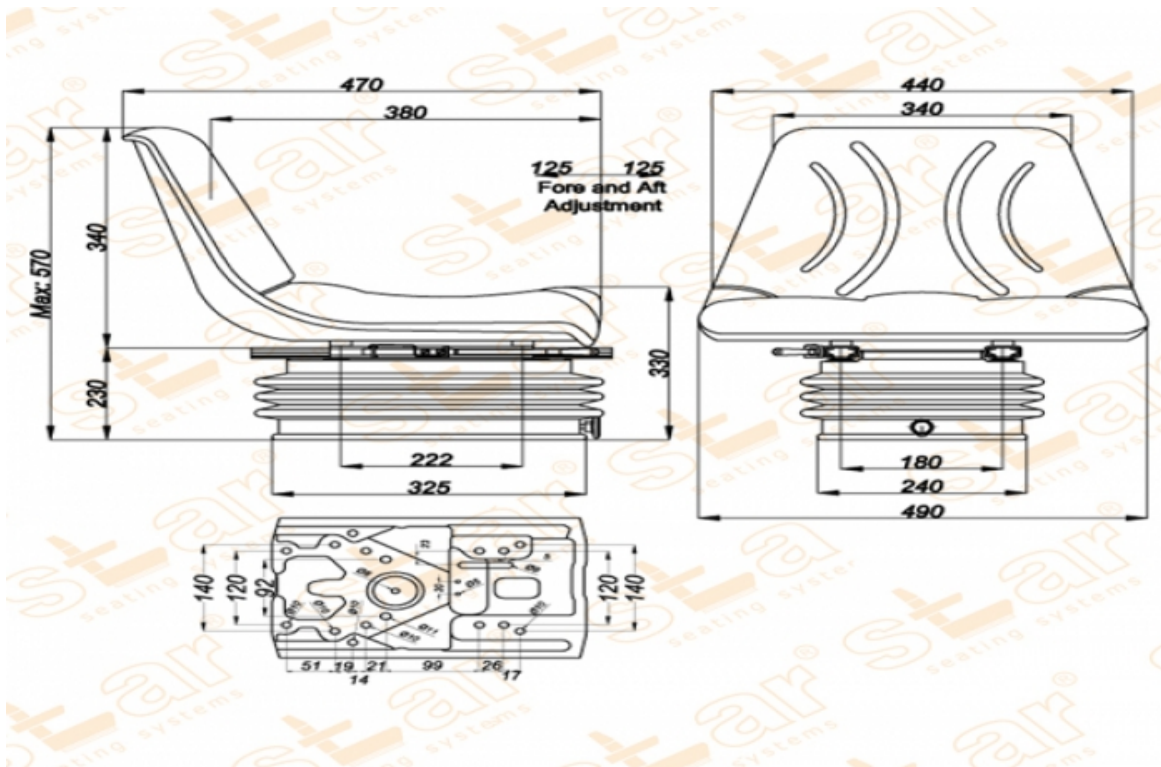

# STplus C12

BRAND: STAR

CAPACITY:

## Seat Features

- Suspension** : AIR Suspension
- Sliding Base** : Fore and Aft. Adjustment 250mm (Incremente of 15mm)
- Suspension Stroke** : 80-100mm (Couple Spring & Hydraulic Shock Absorber)
- Height Adjustment** : 60mm
- Weight Adjustment** : 50-130kg.
- Backrest Adjustment** : No
- Angles Adj.** : No
- Lumbar Adjustment** : No
- Certificates** : Classes I,II (e24\*78/764) - (76/115/EEC)

## Description

With water hole - Pan Type Seat - Garden Type Tractor or Equipment Seats

## Options

- SB010 Static Seat Belt** :
- SB020 Two Point Automatic Seat Belt** :
- STT 17 360 Small Swivel Mechanism** :
- YP28 TUMOSAN Plate** :
- Base Plate 260mm** :