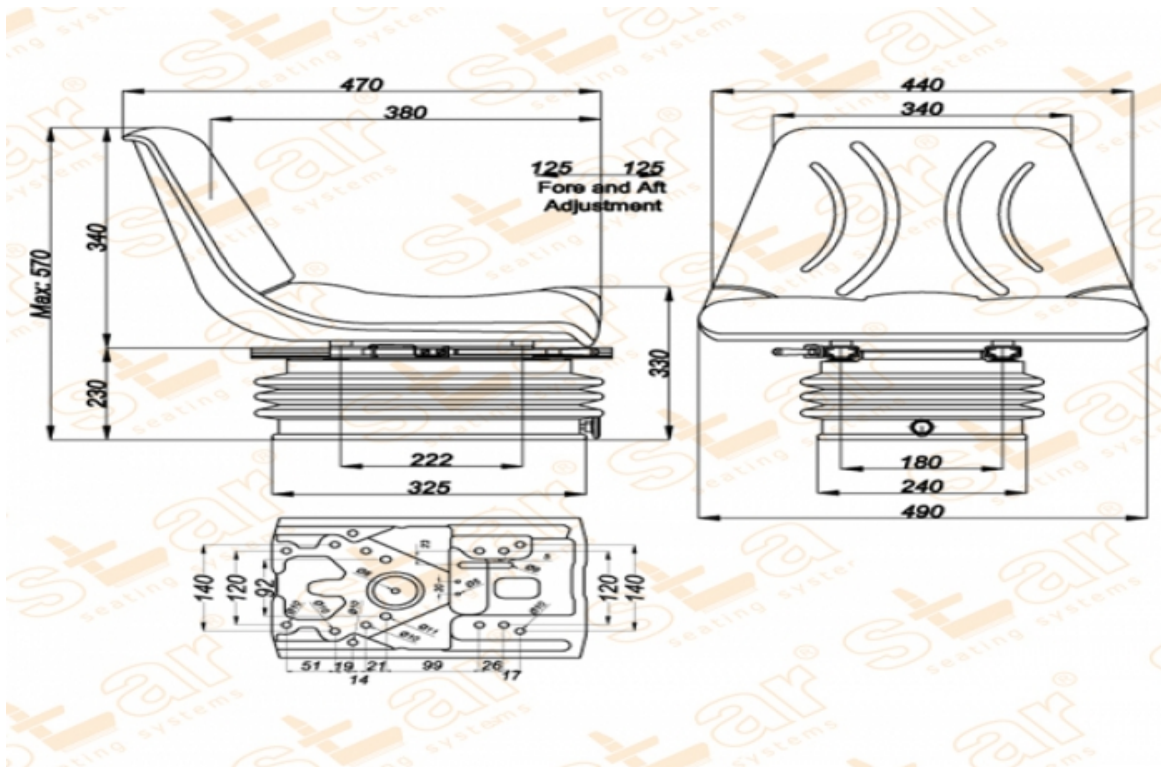

STplus C12

BRAND: STAR

CAPACITY:

Seat Features

- Suspension** : AIR Suspension
- Sliding Base** : Fore and Aft. Adjustment 250mm (Incremente of 15mm)
- Suspension Stroke** : 80-100mm (Couple Spring & Hydraulic Shock Absorber)
- Height Adjustment** : 60mm
- Weight Adjustment** : 50-130kg.
- Backrest Adjustment** : No
- Angles Adj.** : No
- Lumbar Adjustment** : No
- Certificates** : Classes I,II (e24*78/764) - (76/115/EEC)

Description

With water hole - Pan Type Seat - Garden Type Tractor or Equipment Seats

Options

- SB010 Static Seat Belt** :
- SB020 Two Point Automatic Seat Belt** :
- STT 17 360 Small Swivel Mechanism** :
- YP28 TUMOSAN Plate** :
- Base Plate 260mm** :