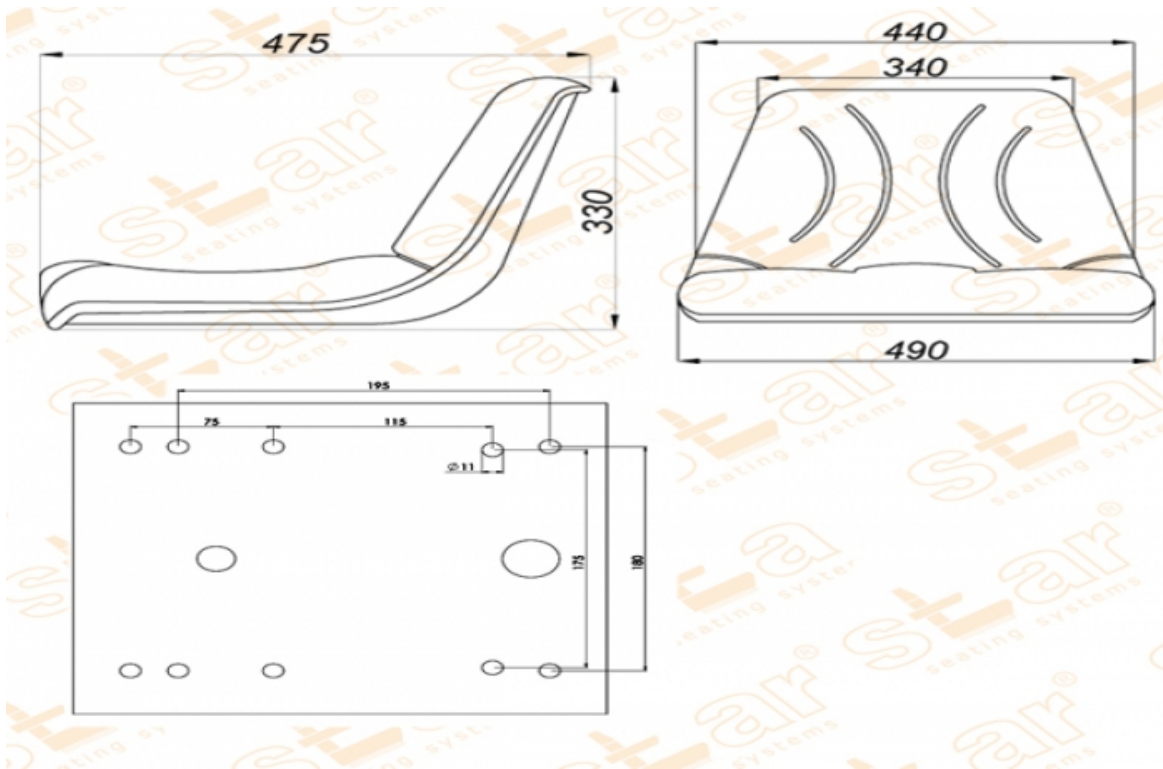

ST YP10

BRAND: STAR

CAPACITY:

Seat Features

Suspension	:	No
Sliding Base	:	No
Suspension Stroke	:	No
Height Adjustment	:	No
Weight Adjustment	:	No
Backrest Adjustment	:	No
Angles Adj.	:	No
Lumbar Adjustment	:	No
Certificates	:	

Description

With water hole - Overturnable BigPan Type Seat - Forklift or Garden Tractor or Equipment Seats

Options

SB010 Static Seat Belt :