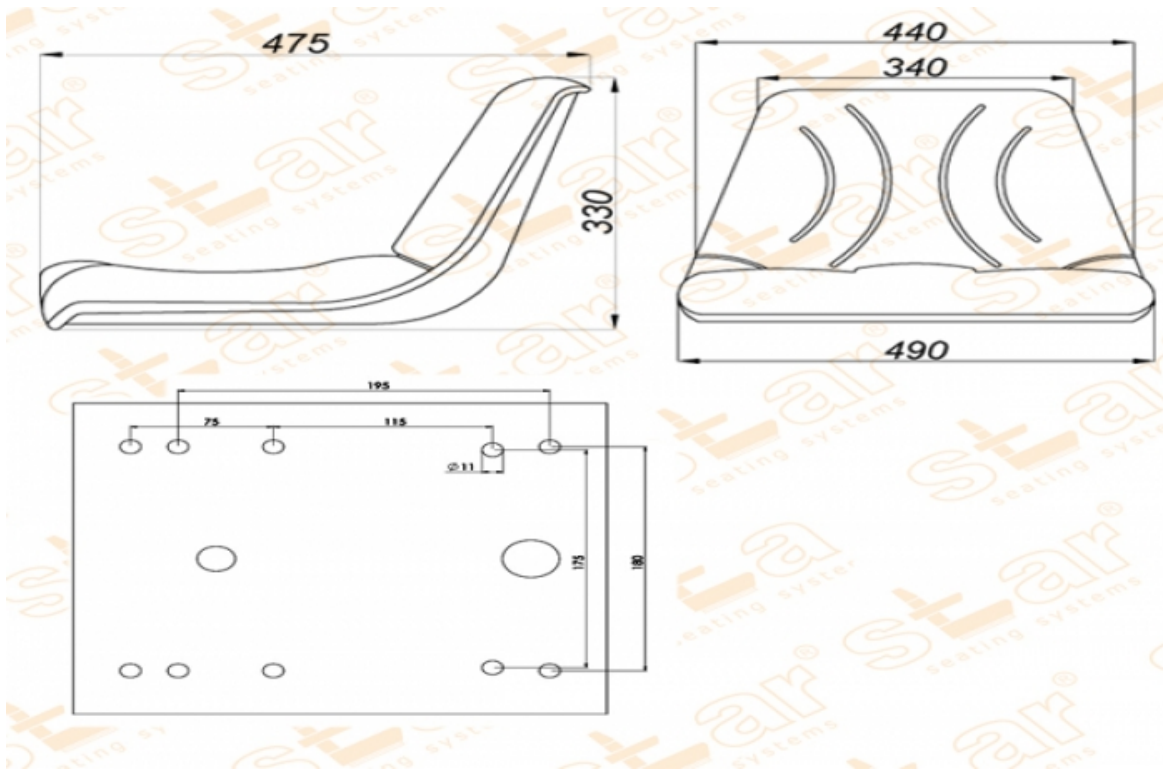

# ST YP10

BRAND: STAR

CAPACITY:

## Seat Features

<b>Suspension</b>	:	No
<b>Sliding Base</b>	:	No
<b>Suspension Stroke</b>	:	No
<b>Height Adjustment</b>	:	No
<b>Weight Adjustment</b>	:	No
<b>Backrest Adjustment</b>	:	No
<b>Angles Adj.</b>	:	No
<b>Lumbar Adjustment</b>	:	No
<b>Certificates</b>	:	

## Description

**With water hole - Overturnable BigPan Type Seat - Forklift or Garden Tractor or Equipment Seats**

## Options

**SB010 Static Seat Belt** :