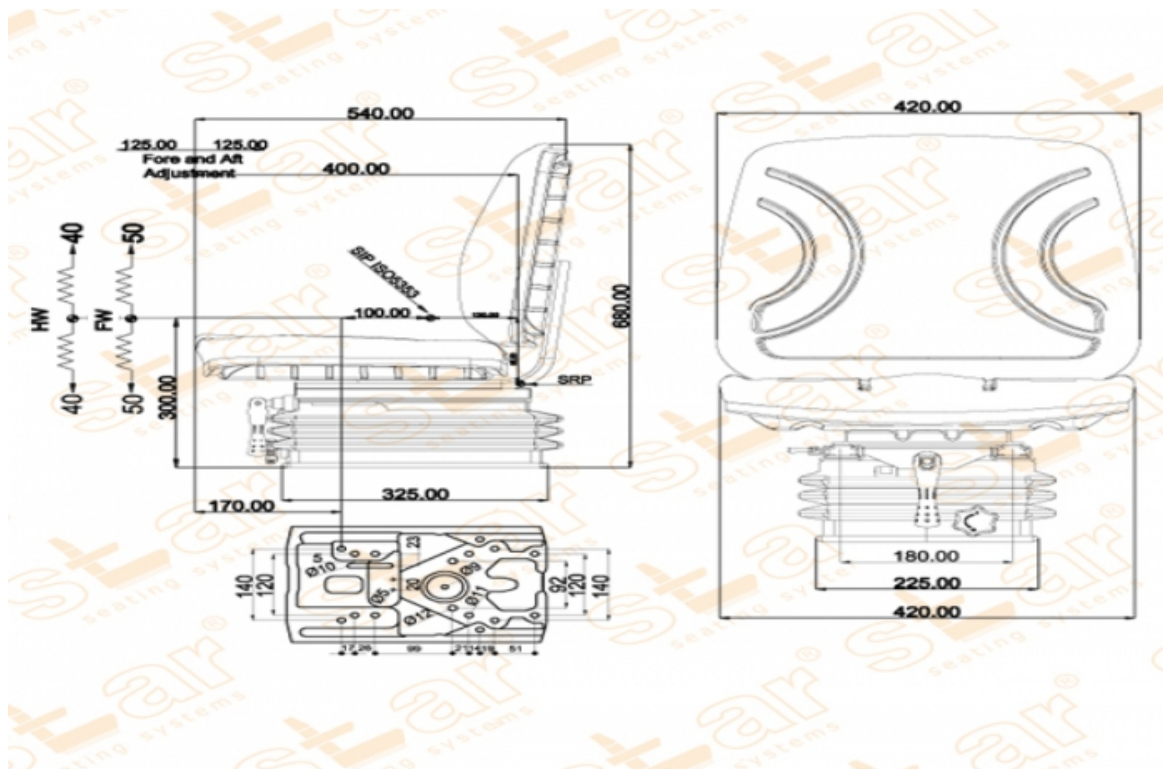

STplus V42

BRAND: STAR

CAPACITY:

Seat Features

- Suspension** : Mechanical Suspension
- Sliding Base** : Fore and Aft. Adjustment 250mm (Incremente of 15mm)
- Suspension Stroke** : 100mm (Four Spring & Hydraulic Shock Absorber)
- Height Adjustment** : 80mm
- Weight Adjustment** : 50-130kg.
- Backrest Adjustment** : No
- Angles Adj.** : No
- Lumbar Adjustment** : No
- Certificates** : Classes I,II (e1*78/764) - (76/115/EEC)
- Description**
420mm Seat Top and Backrest - Universal Tractor Seats - e1*78/764*2006/96*0036*00

Options

- SB010 Static Seat Belt** :
- SB020 Two Point Automatic Seat Belt** :
- YP15ARN Adjustable Foldable Armrest** :
- YP15S Foldable Armrest** :
- STT 17 360 Small Swivel Mechanism** :
- YP28 TUMOSAN Plate** :
- Base Plate 260mm** :