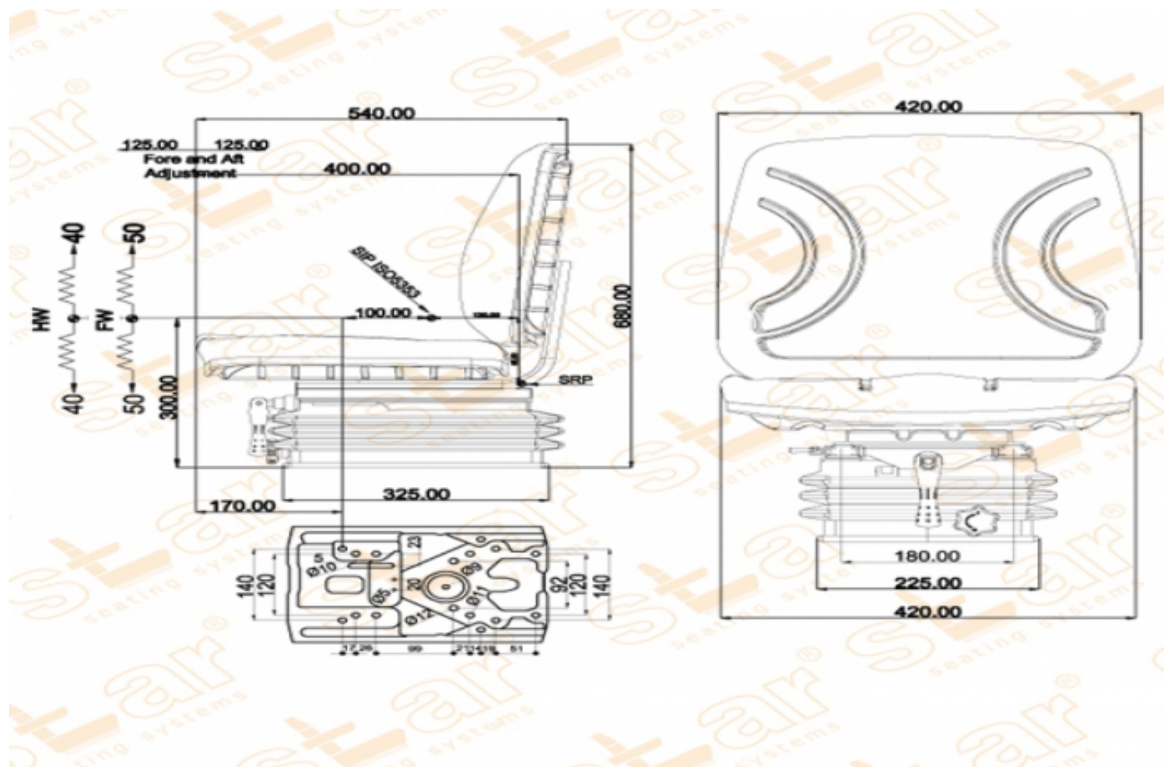

STplus V42

BRAND: STAR

CAPACITY:

Seat Features

- Suspension** : Mechanical Suspension
- Sliding Base** : Fore and Aft. Adjustment 250mm (Incremente of 15mm)
- Suspension Stroke** : 100mm (Four Spring & Hydraulic Shock Absorber)
- Height Adjustment** : 80mm
- Weight Adjustment** : 50-130kg.
- Backrest Adjustment** : No
- Angles Adj.** : No
- Lumbar Adjustment** : No
- Certificates** : Classes I,II (e1*78/764) - (76/115/EEC)
- Description**
420mm Seat Top and Backrest - Universal Tractor Seats - e1*78/764*2006/96*0036*00

Options

- SB010 Static Seat Belt** :
- SB020 Two Point Automatic Seat Belt** :
- YP15ARN Adjustable Foldable Armrest** :
- YP15S Foldable Armrest** :
- STT 17 360 Small Swivel Mechanism** :
- YP28 TUMOSAN Plate** :
- Base Plate 260mm** :