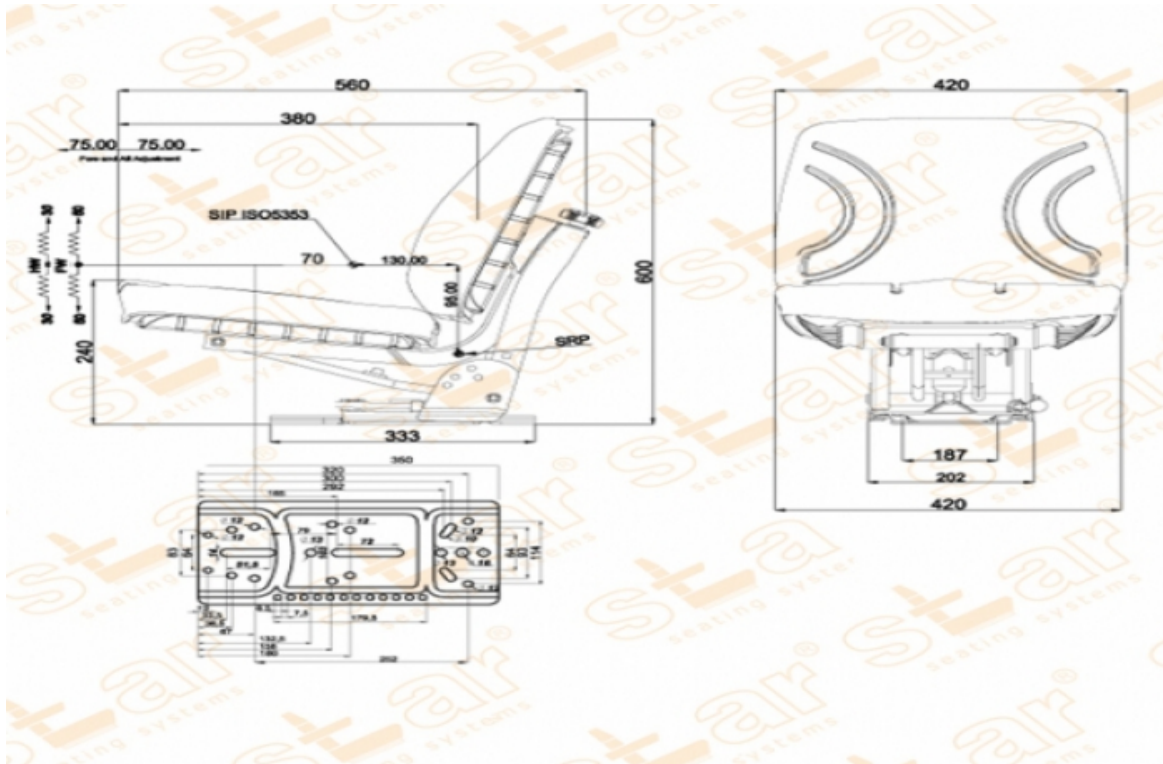

ST 1142

BRAND: STAR

CAPACITY:

Seat Features

- Suspension** : Mechanical Suspension
- Sliding Base** : Fore and Aft. Adjustment 150mm
- Suspension Stroke** : 80-100mm (Couple Spring & Hydraulic Shock Absorber)
- Height Adjustment** : No
- Weight Adjustment** : 50-120kg.
- Backrest Adjustment** : No
- Angles Adj.** : Adjust. with 5 position
- Lumbar Adjustment** : No
- Certificates** :

Description

420mm Seat Top and Backrest - Universal Tractor Seats

Options

- SB010 Static Seat Belt** :
- SB020 Two Point Automatic Seat Belt** :
- YP15ARN Adjustable Foldable Armrest** :
- YP15S Foldable Armrest** :