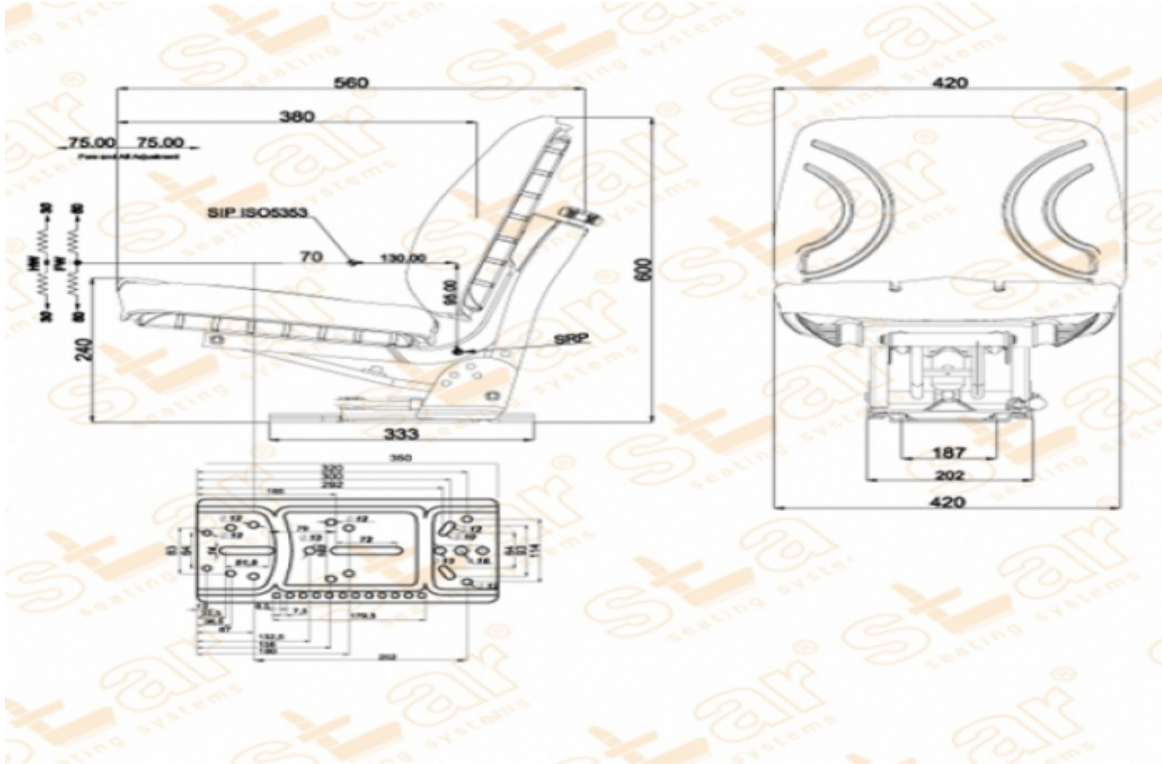

# ST 1142

BRAND: STAR

CAPACITY:

## Seat Features

- Suspension** : Mechanical Suspension
- Sliding Base** : Fore and Aft. Adjustment 150mm
- Suspension Stroke** : 80-100mm (Couple Spring & Hydraulic Shock Absorber)
- Height Adjustment** : No
- Weight Adjustment** : 50-120kg.
- Backrest Adjustment** : No
- Angles Adj.** : Adjust. with 5 position
- Lumbar Adjustment** : No
- Certificates** :

## Description

**420mm Seat Top and Backrest - Universal Tractor Seats**

## Options

- SB010 Static Seat Belt** :
- SB020 Two Point Automatic Seat Belt** :
- YP15ARN Adjustable Foldable Armrest** :
- YP15S Foldable Armrest** :