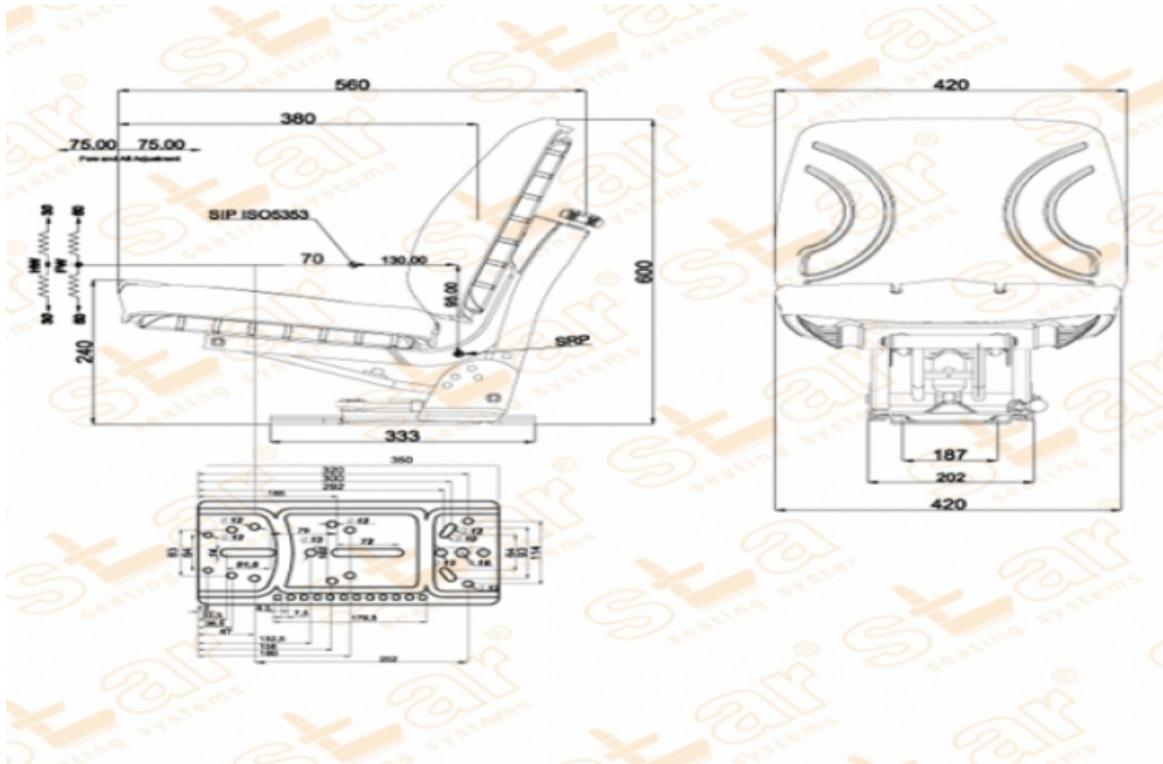

# ST 1142

BRAND: STAR

CAPACITY:

## Seat Features

- Suspension** : Mechanical Suspension
- Sliding Base** : Fore and Aft. Adjustment 150mm
- Suspension Stroke** : 80-100mm (Couple Spring & Hydraulic Shock Absorber)
- Height Adjustment** : No
- Weight Adjustment** : 50-120kg.
- Backrest Adjustment** : No
- Angles Adj.** : Adjust. with 5 position
- Lumbar Adjustment** : No
- Certificates** :

## Description

**420mm Seat Top and Backrest - Universal Tractor Seats**

## Options

- SB010 Static Seat Belt** :
- SB020 Two Point Automatic Seat Belt** :
- YP15ARN Adjustable Foldable Armrest** :
- YP15S Foldable Armrest** :