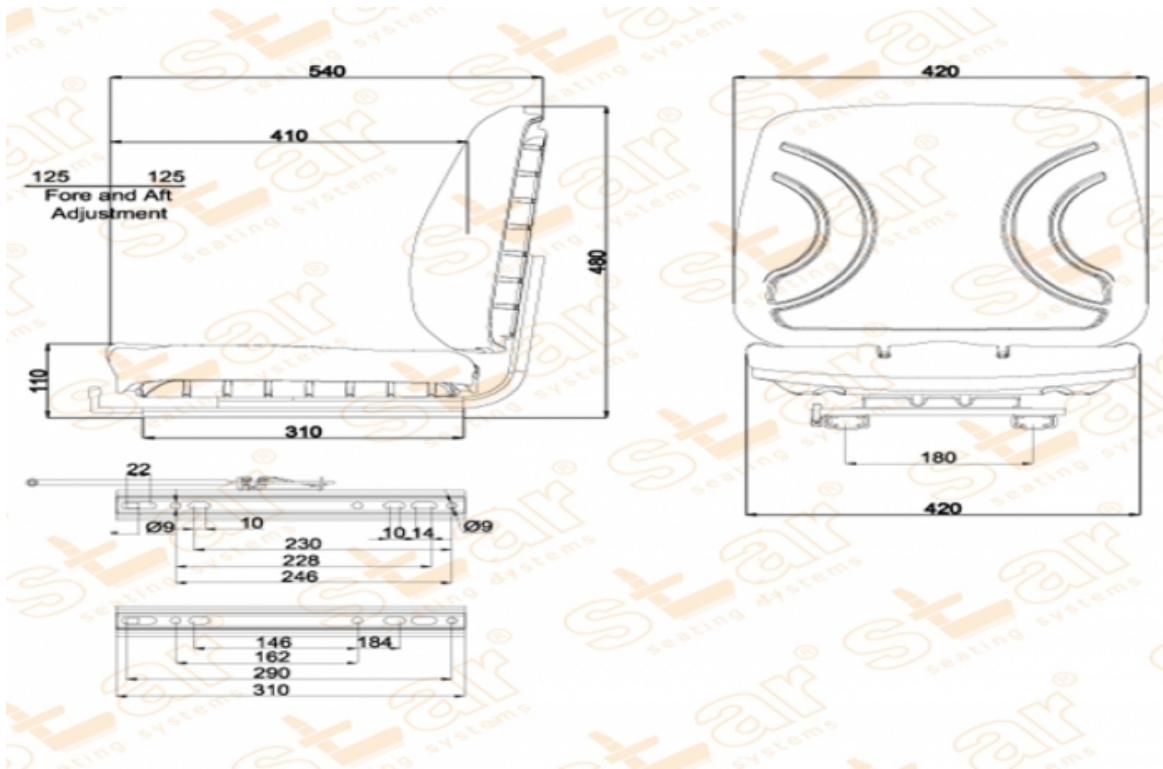

# ST F00342

BRAND: STAR

CAPACITY:

## Seat Features

- Suspension** : No
- Sliding Base** : Fore and Aft. Adjustment 250mm (Incremente of 15mm)
- Suspension Stroke** : No
- Height Adjustment** : No
- Weight Adjustment** :
- Backrest Adjustment** : No
- Angles Adj.** : No
- Lumbar Adjustment** : No
- Certificates** :

## Description

420mm Seat Top and Backrest - Forklift Tractor Seats

## Options

- SB010 Static Seat Belt** :
- SB020 Two Point Automatic Seat Belt** :
- YP15S Foldable Armrest** :