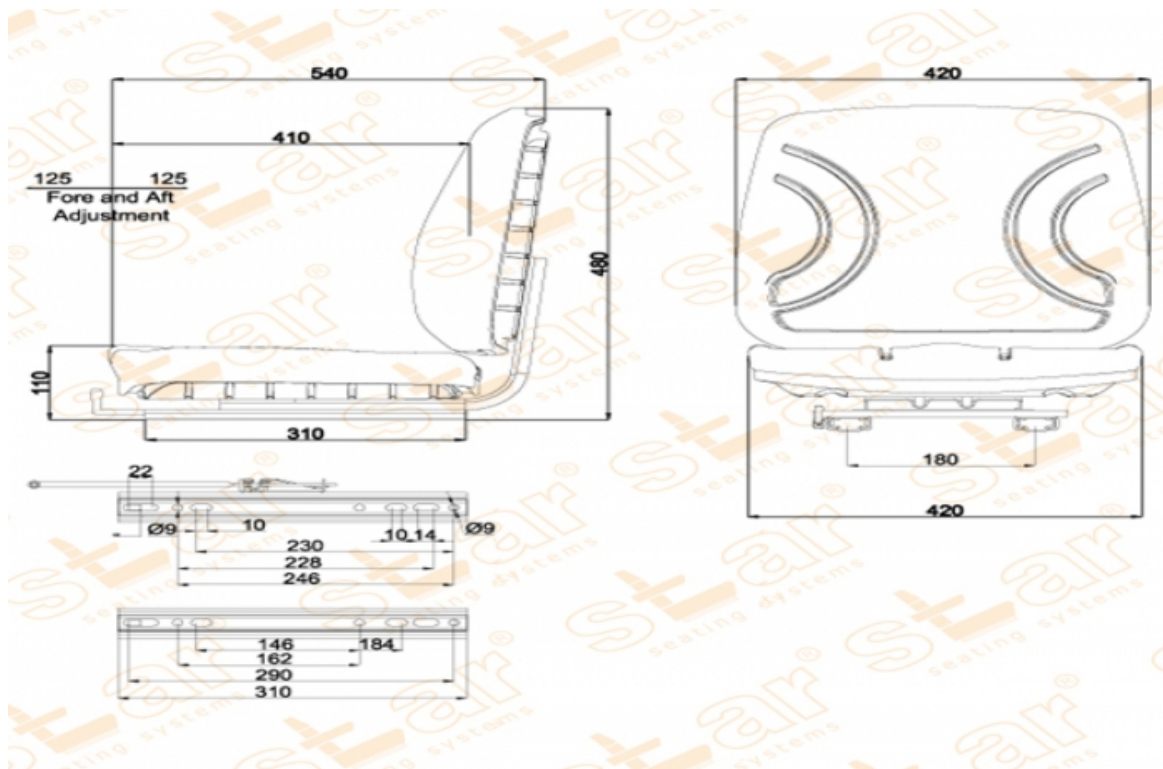

ST F00342

BRAND: STAR

CAPACITY:

Seat Features

- Suspension** : No
- Sliding Base** : Fore and Aft. Adjustment 250mm (Incremente of 15mm)
- Suspension Stroke** : No
- Height Adjustment** : No
- Weight Adjustment** :
- Backrest Adjustment** : No
- Angles Adj.** : No
- Lumbar Adjustment** : No
- Certificates** :

Description

420mm Seat Top and Backrest - Forklift Tractor Seats

Options

- SB010 Static Seat Belt** :
- SB020 Two Point Automatic Seat Belt** :
- YP15S Foldable Armrest** :