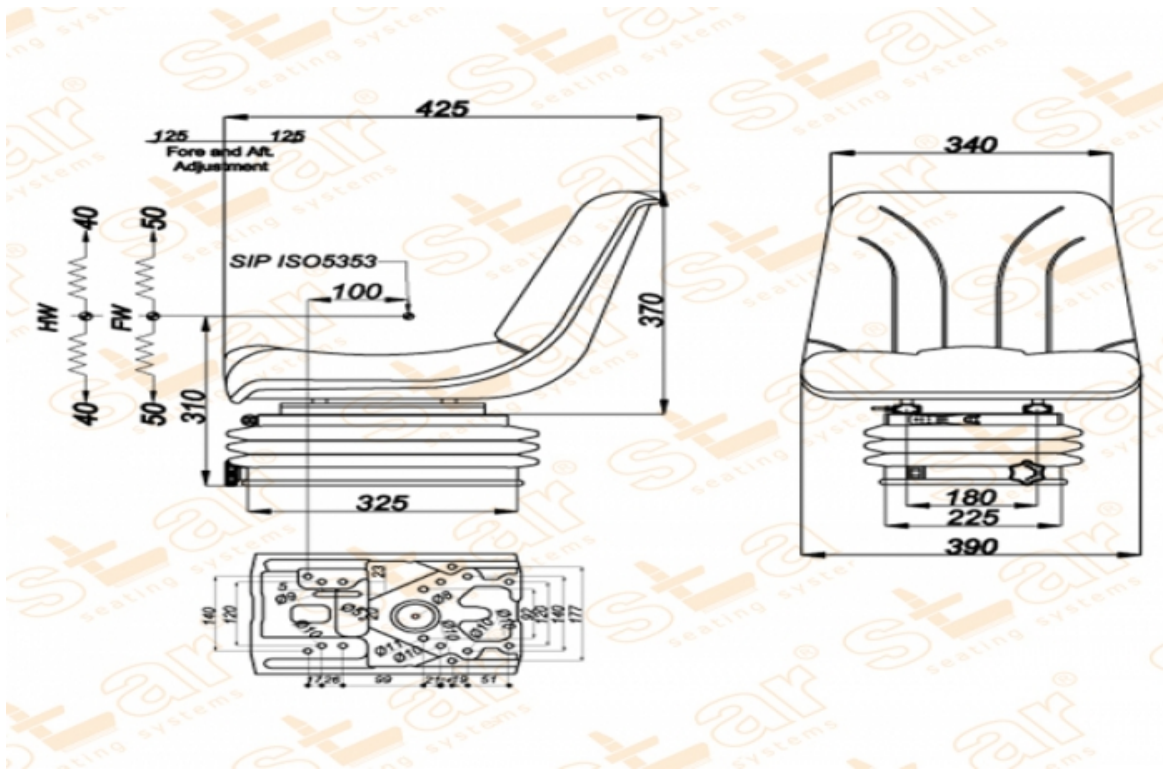

STplus GC11

BRAND: STAR

CAPACITY:

Seat Features

- Suspension** : Mechanical Suspension
- Sliding Base** : Fore and Aft. Adjustment 250mm (Incremente of 15mm)
- Suspension Stroke** : 100mm (Four Spring & Hydraulic Shock Absorber)
- Height Adjustment** : 80mm
- Weight Adjustment** : 50-130kg.
- Backrest Adjustment** : No
- Angles Adj.** : No
- Lumbar Adjustment** : No
- Certificates** : Classes I,II (e1*78/764) - (76/115/EEC)
- Description**
With water hole - Small Pan Type Seat - Garden Type Tractor or Equipment Seats

Options

- SB010 Static Seat Belt** :
- SB020 Two Point Automatic Seat Belt** :
- STT 17 360 Small Swivel Mechanism** :
- YP28 TUMOSAN Plate** :
- Base Plate 260mm** :