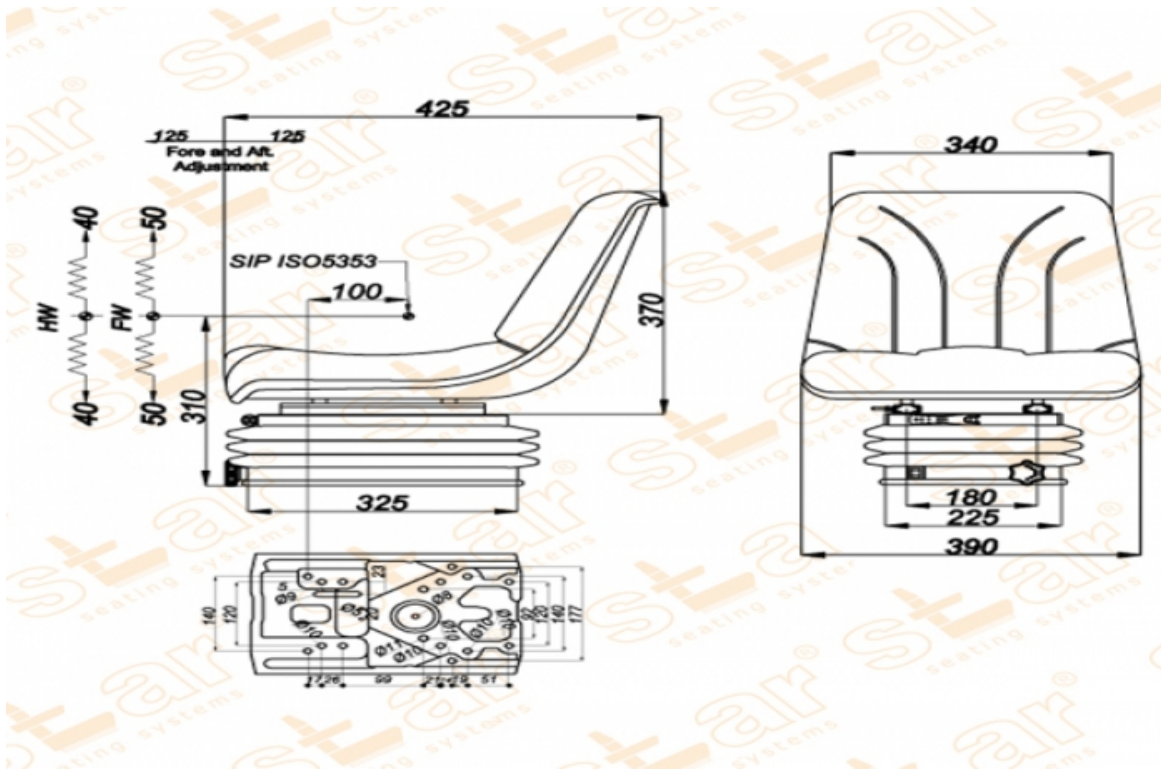

STplus GC11

BRAND: STAR

CAPACITY:

Seat Features

- Suspension** : Mechanical Suspension
- Sliding Base** : Fore and Aft. Adjustment 250mm (Incremente of 15mm)
- Suspension Stroke** : 100mm (Four Spring & Hydraulic Shock Absorber)
- Height Adjustment** : 80mm
- Weight Adjustment** : 50-130kg.
- Backrest Adjustment** : No
- Angles Adj.** : No
- Lumbar Adjustment** : No
- Certificates** : Classes I,II (e1*78/764) - (76/115/EEC)
- Description**
With water hole - Small Pan Type Seat - Garden Type Tractor or Equipment Seats

Options

- SB010 Static Seat Belt** :
- SB020 Two Point Automatic Seat Belt** :
- STT 17 360 Small Swivel Mechanism** :
- YP28 TUMOSAN Plate** :
- Base Plate 260mm** :