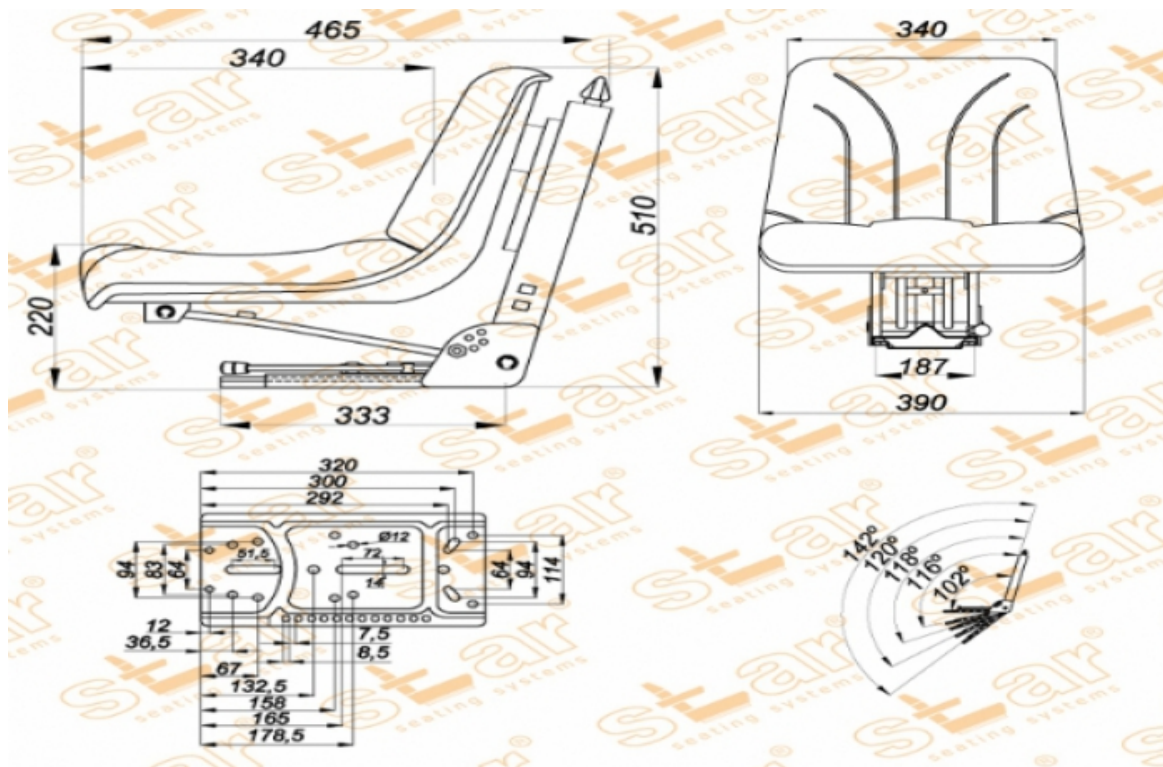

ST GC10

BRAND: STAR

CAPACITY:

Seat Features

- Suspension** : Mechanical Suspension
- Sliding Base** : Fore and Aft. Adjustment 150mm
- Suspension Stroke** : 80-100mm (Couple Spring & Hydraulic Shock Absorber)
- Height Adjustment** : No
- Weight Adjustment** : 50-120kg.
- Backrest Adjustment** : No
- Angles Adj.** : Adjust. with 5 position
- Lumbar Adjustment** : No
- Certificates** :

Description

With water hole - Foldable Pan Type Seat - Universal Tractor Seats

Options

- SB010 Static Seat Belt** :
- SB020 Two Point Automatic Seat Belt** :