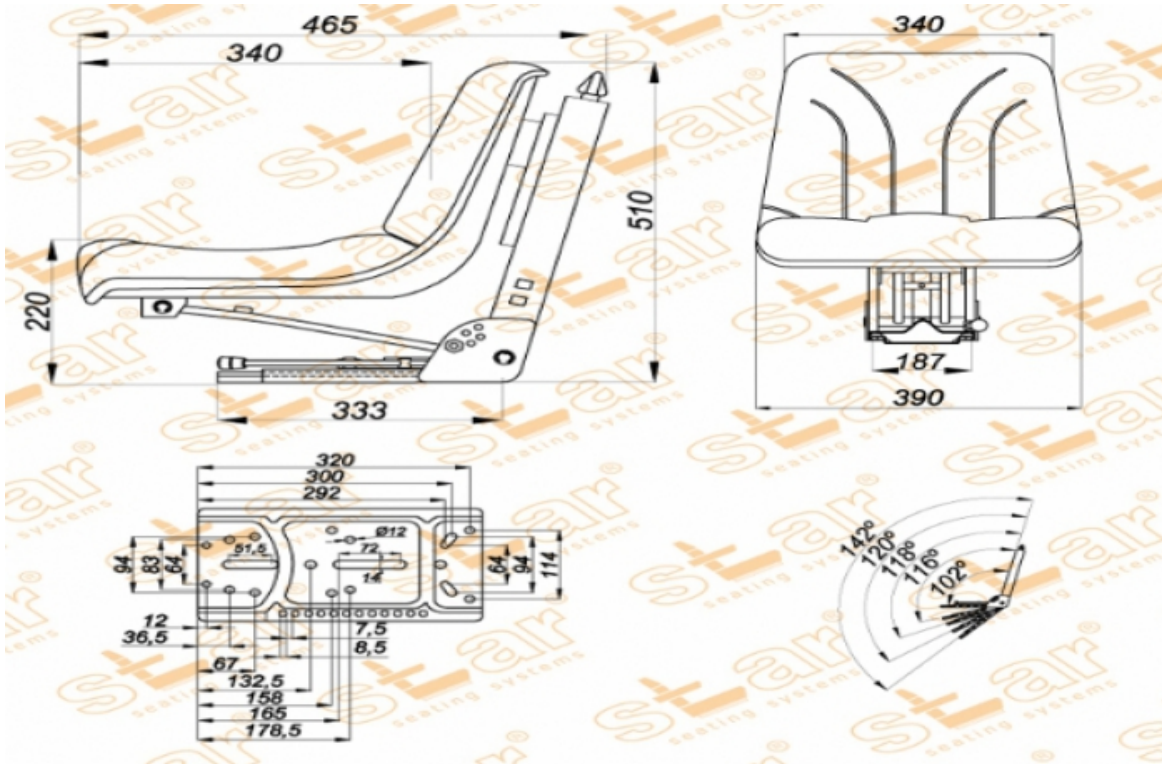

ST GC10

BRAND: STAR

CAPACITY:

Seat Features

- Suspension** : Mechanical Suspension
- Sliding Base** : Fore and Aft. Adjustment 150mm
- Suspension Stroke** : 80-100mm (Couple Spring & Hydraulic Shock Absorber)
- Height Adjustment** : No
- Weight Adjustment** : 50-120kg.
- Backrest Adjustment** : No
- Angles Adj.** : Adjust. with 5 position
- Lumbar Adjustment** : No
- Certificates** :

Description

With water hole - Foldable Pan Type Seat - Universal Tractor Seats

Options

- SB010 Static Seat Belt** :
- SB020 Two Point Automatic Seat Belt** :