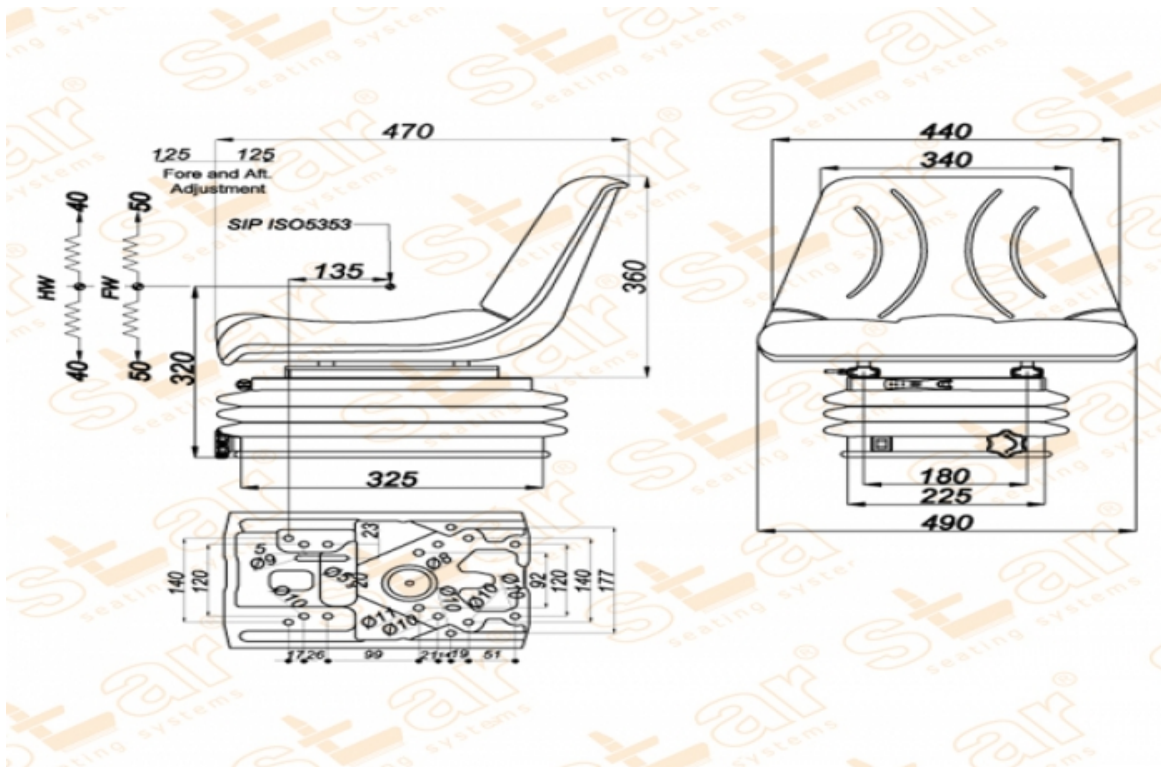

# STplus C11

BRAND: STAR

CAPACITY:

## Seat Features

- Suspension** : Mechanical Suspension
- Sliding Base** : Fore and Aft. Adjustment 250mm (Incremente of 15mm)
- Suspension Stroke** : 100mm (Four Spring & Hydraulic Shock Absorber)
- Height Adjustment** : 80mm
- Weight Adjustment** : 50-130kg.
- Backrest Adjustment** : No
- Angles Adj.** : No
- Lumbar Adjustment** : No
- Certificates** : Classes I,II (e1\*78/764) - (76/115/EEC)

## Options

- SB010 Static Seat Belt** :
- SB020 Two Point Automatic Seat Belt** :
- STT 17 360 Small Swivel Mechanism** :
- YP28 TUMOSAN Plate** :
- Base Plate 260mm** :