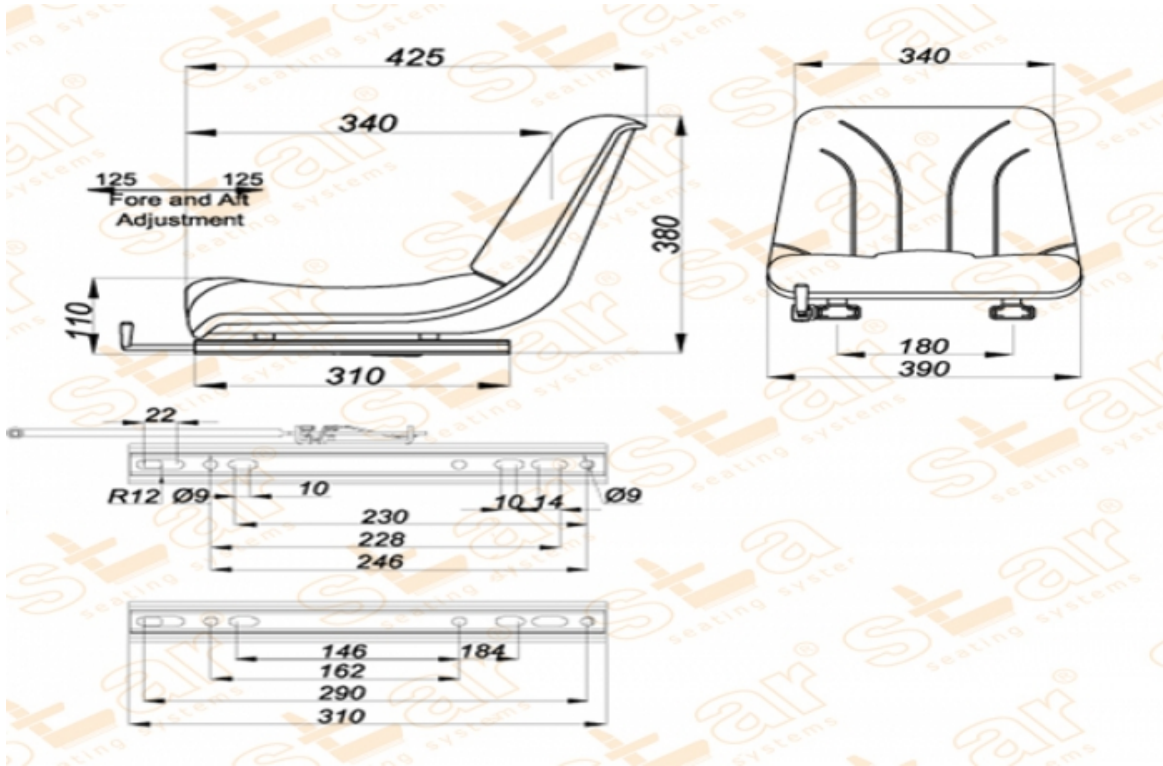

# ST GC006

BRAND: STAR

CAPACITY:

## Seat Features

- Suspension** : No
- Sliding Base** : Fore and Aft. Adjustment 250mm (Incremente of 15mm)
- Suspension Stroke** : No
- Height Adjustment** : No
- Weight Adjustment** : No
- Backrest Adjustment** : No
- Angles Adj.** : No
- Lumbar Adjustment** : No
- Certificates** :

## Description

**With water hole - Overturnable Small Pan Type Seat - Forklift or Garden Tractor or Equipment Seats**

## Options

- SB010 Static Seat Belt** :
- SB020 Two Point Automatic Seat Belt** :