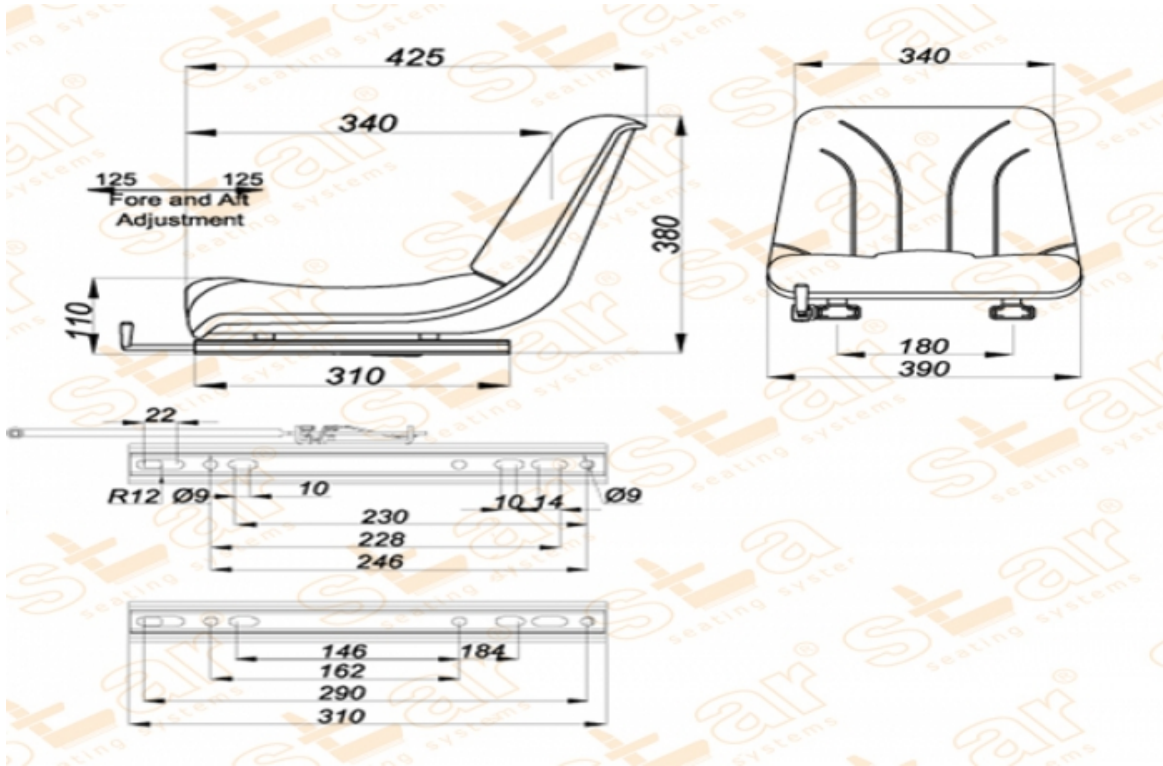

ST GC006

BRAND: STAR

CAPACITY:

Seat Features

- Suspension** : No
- Sliding Base** : Fore and Aft. Adjustment 250mm (Incremente of 15mm)
- Suspension Stroke** : No
- Height Adjustment** : No
- Weight Adjustment** : No
- Backrest Adjustment** : No
- Angles Adj.** : No
- Lumbar Adjustment** : No
- Certificates** :

Description

With water hole - Overturnable Small Pan Type Seat - Forklift or Garden Tractor or Equipment Seats

Options

- SB010 Static Seat Belt** :
- SB020 Two Point Automatic Seat Belt** :