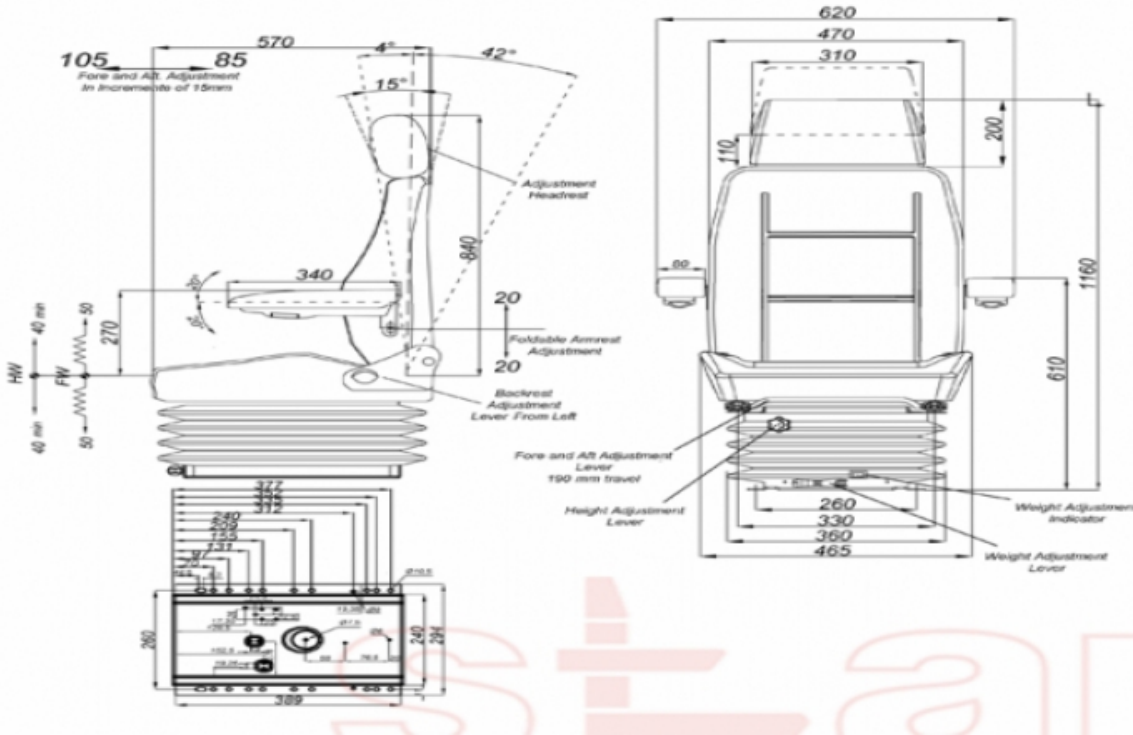

# STplus DRV4730

BRAND: STAR

CAPACITY:

## Seat Features

- Suspension** : Mechanical Suspension
- Sliding Base** : Fore and Aft. Adjustment 190mm (With Couple Locked) (Incremente of 15mm)
- Suspension Stroke** : 100mm (Four Spring & Hydraulic Shock Absorber)
- Height Adjustment** : 80mm
- Weight Adjustment** : 50-130kg.
- Backrest Adjustment** : 42°-8°
- Angles Adj.** : No
- Lumbar Adjustment** : Mechanical
- Certificates** : Classes I,II (e24\*78/764) - (76/115/EEC)

## Description

Long Backrest -Tower Crane - Construction Seats

## Options

- SB010 Static Seat Belt :
- SB020 Two Point Automatic Seat Belt :
- SP02 Foldable Armrest :
- SP02ARN Adjustable Foldable Armrest :
- 12V & 24V Operator Switch :
- SP01 Backrest Extension :
- DB01 Document Belt :
- LTT 18 360 Large Swivel Mechanism :
- YP28 TUMOSAN Plate :