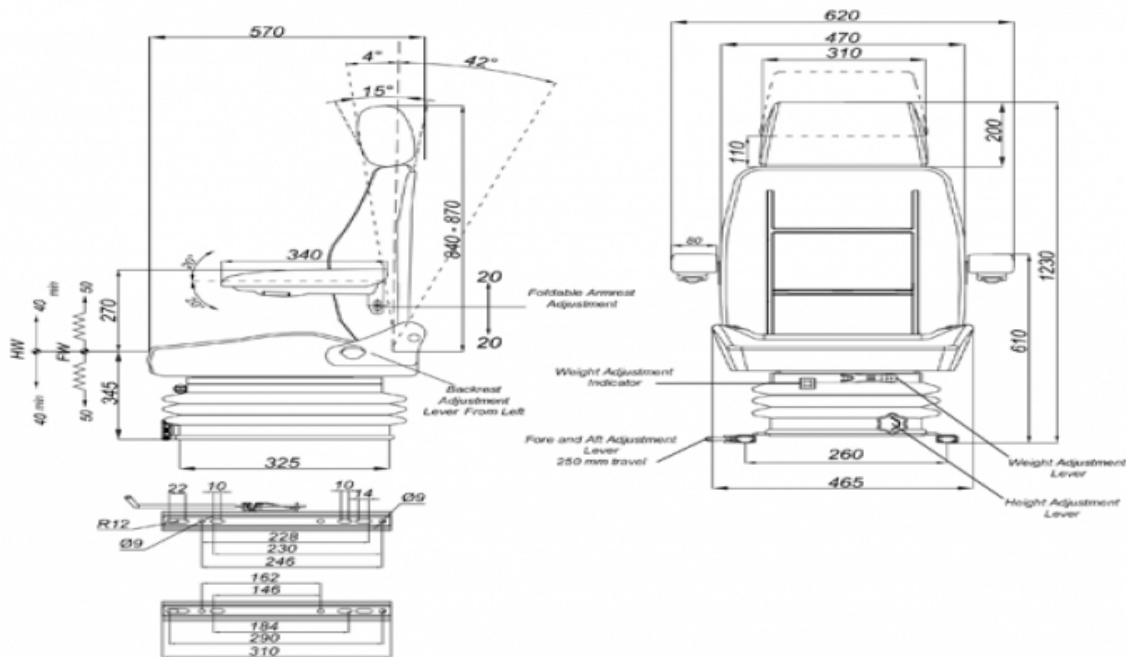

Stplus DST1730F

BRAND: STAR

CAPACITY:

Seat Features

- Suspension** : No
- Sliding Base** : Fore and Aft. Adjustment 190mm (With Couple Locked) (Increments of 15mm)
- Suspension Stroke** : No
- Height Adjustment** : No
- Weight Adjustment** : No
- Backrest Adjustment** : 42°-8°
- Angles Adj.** : No
- Lumbar Adjustment** : No
- Certificates** : (76/115/EEC)

Description

Long Backrest - Backrest Adjst. Control Left

Options

- SB010 Static Seat Belt** :
- SP02D Foldable Armrest** :
- SP02DRN Adjustable Foldable Armrest** :
- 12V & 24V Operator Switch** :
- SP01AHD Adjust. Headrest** :
- SB030 Tree Point Automatic Seat Belt** :
- LTT 18 360 Large Swivel Mechanism** :
- 12V & 24V 3 Adjst. Heater** :