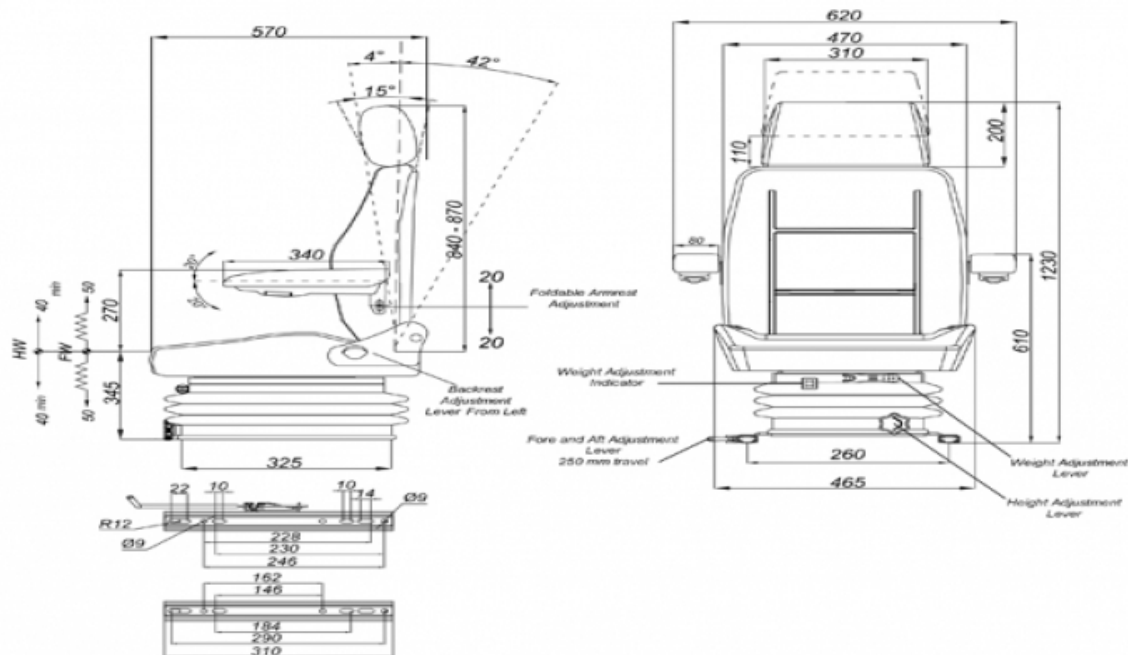

Stplus DST1730F

BRAND: STAR

CAPACITY:

Seat Features

- Suspension** : No
- Sliding Base** : Fore and Aft. Adjustment 190mm (With Couple Locked) (Increments of 15mm)
- Suspension Stroke** : No
- Height Adjustment** : No
- Weight Adjustment** : No
- Backrest Adjustment** : 42°-8°
- Angles Adj.** : No
- Lumbar Adjustment** : No
- Certificates** : (76/115/EEC)

Description

Long Backrest - Backrest Adjst. Control Left

Options

- SB010 Static Seat Belt** :
- SP02D Foldable Armrest** :
- SP02DRN Adjustable Foldable Armrest** :
- 12V & 24V Operator Switch** :
- SP01AHD Adjust. Headrest** :
- SB030 Tree Point Automatic Seat Belt** :
- LTT 18 360 Large Swivel Mechanism** :
- 12V & 24V 3 Adjst. Heater** :