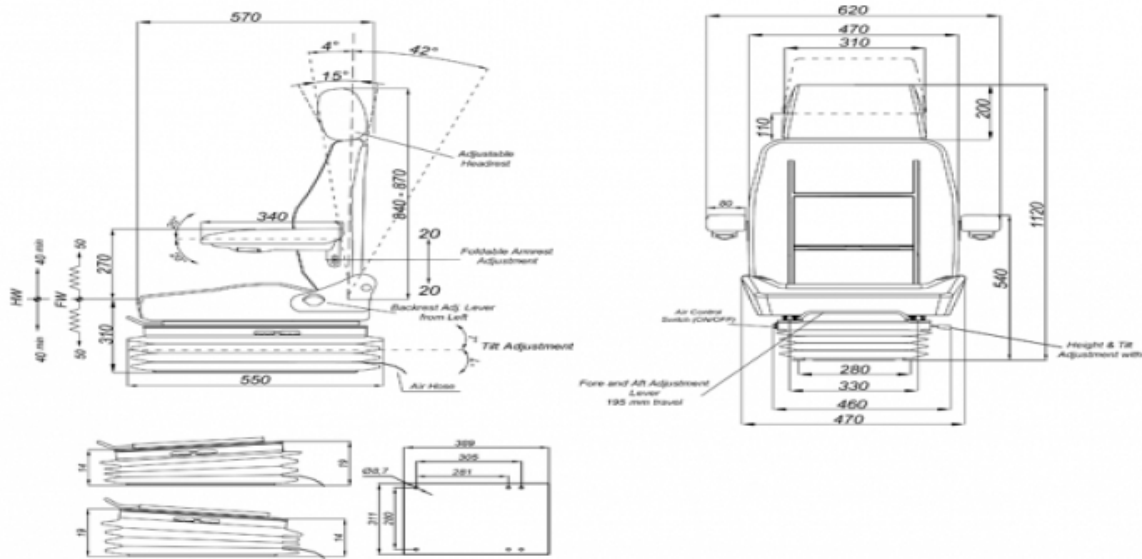

Stplus DRV3730

BRAND: STAR

CAPACITY:

Seat Features

- Suspension** : AIR Suspension
- Sliding Base** : Fore and Aft. Adjustment 190mm (With Couple Locked) (Incremente of 15mm)
- Suspension Stroke** : 80-100mm (Air Suspension & Hydraulic Shock Absorber)
- Height Adjustment** : 60mm
- Weight Adjustment** : 50-150kg.
- Backrest Adjustment** : 30°-85°
- Angles Adj.** : 60mm Tilt Adjustment
- Lumbar Adjustment** : No
- Certificates** : (76/115/EEC)

Description

Long Backrest - Air Control Switch (ON/OFF) - Quick Air Release - Backrest Adjust. Control Left

Options

- SB010 Static Seat Belt** :
- SP02D Foldable Armrest** :
- SP02DRN Adjustable Foldable Armrest** :
- 12V & 24V Operator Switch** :
- SP01AHD Adjust. Headrest** :
- SB030 Tree Point Automatic Seat Belt** :
- LTT 18 360 Large Swivel Mechanism** :
- 12V & 24V 3 Adj. Heater** :