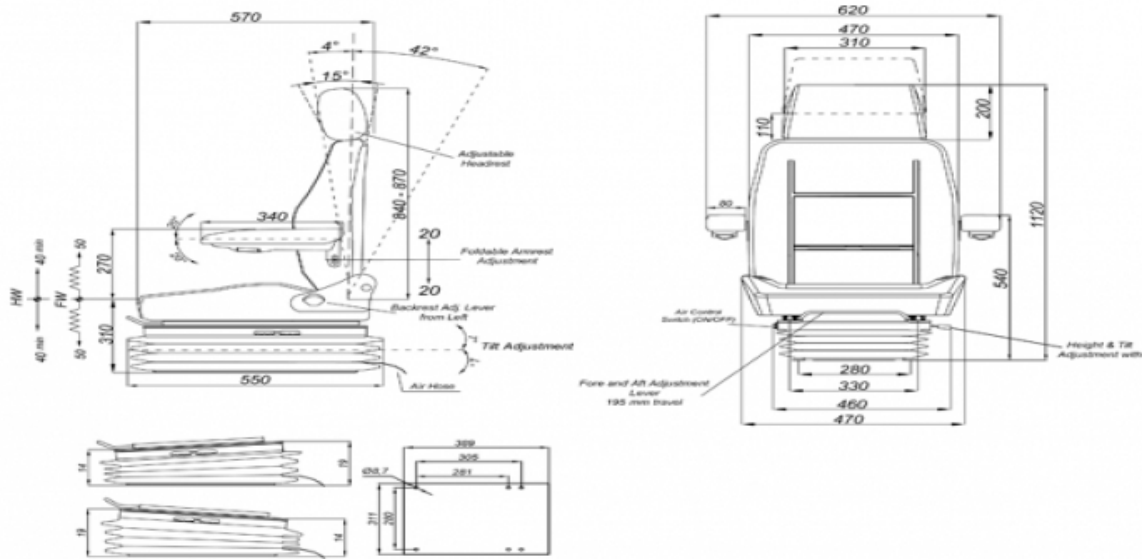

# Stplus DRV3730

BRAND: STAR

CAPACITY:

## Seat Features

- Suspension** : AIR Suspension
- Sliding Base** : Fore and Aft. Adjustment 190mm (With Couple Locked) (Incremente of 15mm)
- Suspension Stroke** : 80-100mm (Air Suspension & Hydraulic Shock Absorber)
- Height Adjustment** : 60mm
- Weight Adjustment** : 50-150kg.
- Backrest Adjustment** : 30°-85°
- Angles Adj.** : 60mm Tilt Adjustment
- Lumbar Adjustment** : No
- Certificates** : (76/115/EEC)

## Description

Long Backrest - Air Control Switch (ON/OFF) - Quick Air Release - Backrest Adjust. Control Left

## Options

- SB010 Static Seat Belt :
- SP02D Foldable Armrest :
- SP02DRN Adjustable Foldable Armrest :
- 12V & 24V Operator Switch :
- SP01AHD Adjust. Headrest :
- SB030 Tree Point Automatic Seat Belt :
- LTT 18 360 Large Swivel Mechanism :
- 12V & 24V 3 Adj. Heater :