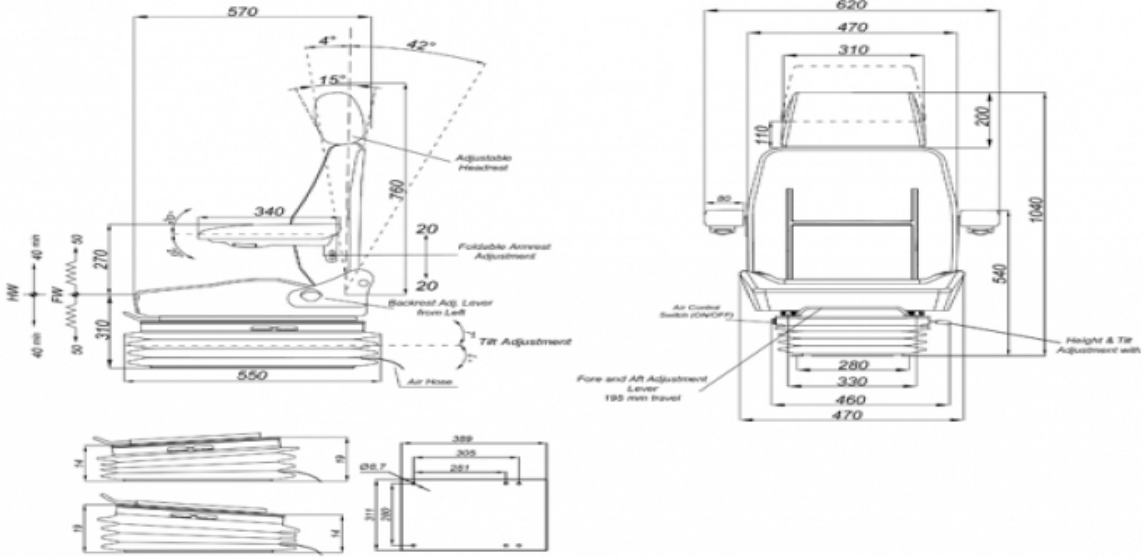

Stplus DRV3650

BRAND: STAR

CAPACITY:

Seat Features

- Suspension** : AIR Suspension
- Sliding Base** : Fore and Aft. Adjustment 190mm (With Couple Locked) (Incremente of 15mm)
- Suspension Stroke** : 80-100mm (Air Suspension & Hydraulic Shock Absorber)
- Height Adjustment** : Automatic
- Weight Adjustment** : 50-150kg.
- Backrest Adjustment** : 42°-8°
- Angles Adj.** : 60mm Tilt Adjustment
- Lumbar Adjustment** : No
- Certificates** : (76/115/EEC)

Description

Short Backrest - Air Control Switch (ON/OFF) - Quick Air Release - Backrest Adjust. Control Left

Options

- SB010 Static Seat Belt :
- SP02D Foldable Armrest :
- SP02DRN Adjustable Foldable Armrest :
- 12V & 24V Operator Switch :
- SP01AHD Adjust. Headrest :
- SB030 Tree Point Automatic Seat Belt :
- LTT 18 360 Large Swivel Mechanism :
- 12V & 24V 3 Adj. Heater :