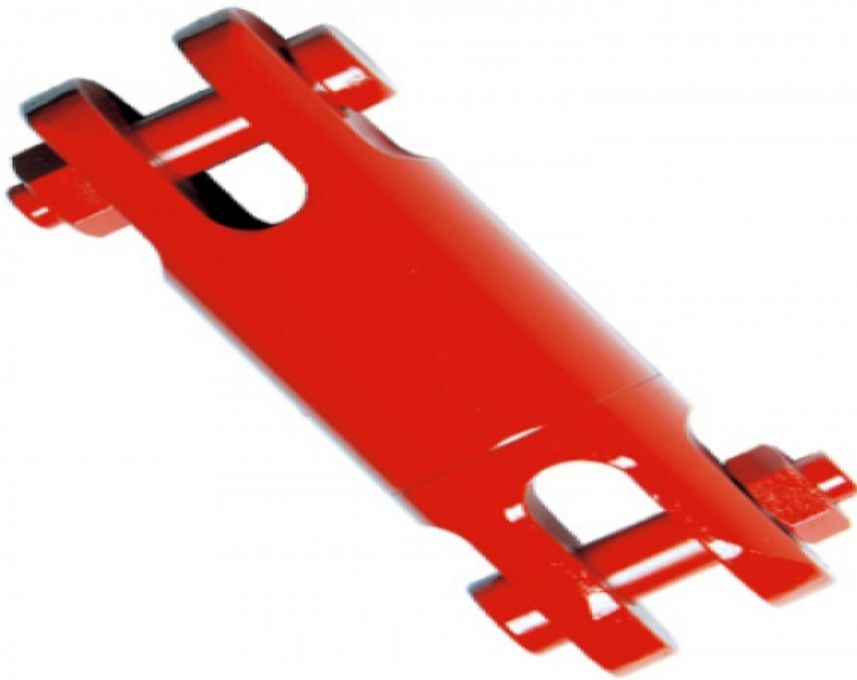

## Jaw & Jaw Swivel GM 705

BRAND: GM

CAPACITY:

Please contact us for other materials and for dimensions of the special products.

Our products have been certified according to EC regulations, they have CE mark.

Forget With Latch

Material : Swivel body : 1040