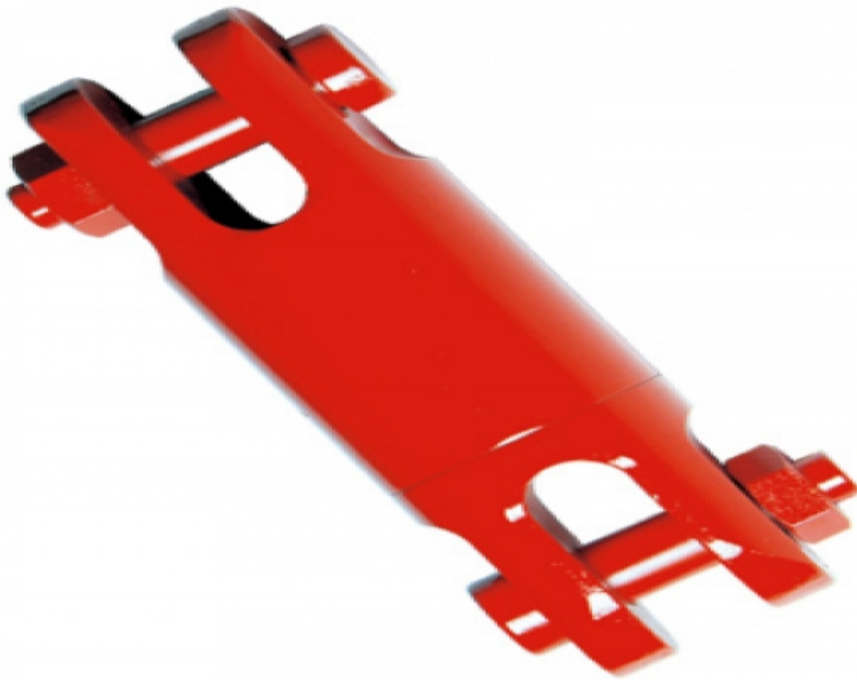

Jaw & Jaw Swivel GM 705

BRAND: GM

CAPACITY:

Please contact us for other materials and for dimensions of the special products.

Our products have been certified according to EC regulations, they have CE mark.

Forget With Latch

Material : Swivel body : 1040