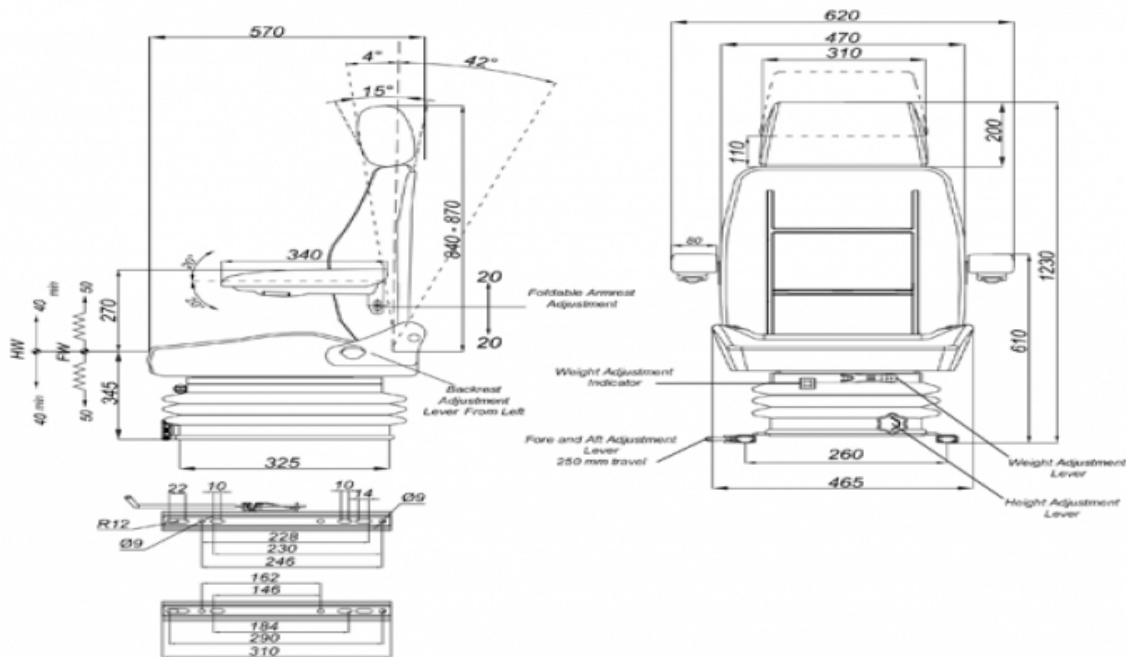

# STplus DRV1730

BRAND: STAR

CAPACITY:

## Seat Features

- Suspension** : Mechanical Suspension
- Sliding Base** : Fore and Aft. Adjustment 250mm (Incremente of 15mm)
- Suspension Stroke** : 100mm (Four Spring & Hydraulic Shock Absorber)
- Height Adjustment** : 80mm
- Weight Adjustment** : 50-130kg.
- Backrest Adjustment** : 42°-8°
- Angles Adj.** : No
- Lumbar Adjustment** : No
- Certificates** : (76/115/EEC)

## Description

Long Backrest - Universal Driver Seats - e1\*78/764\*2006/96\*0036\*00

## Options

- SB010 Static Seat Belt** :
- SP02D Foldable Armrest** :
- SP02DRN Adjustable Foldable Armrest** :
- 12V & 24V Operator Switch** :
- SP01AHD Adjust. Headrest** :
- SB030 Tree Point Automatic Seat Belt** :
- STT 17 360 Small Swivel Mechanism** :
- 12V & 24V 3 Adj. Heater** :
- Base Plate 260mm** :