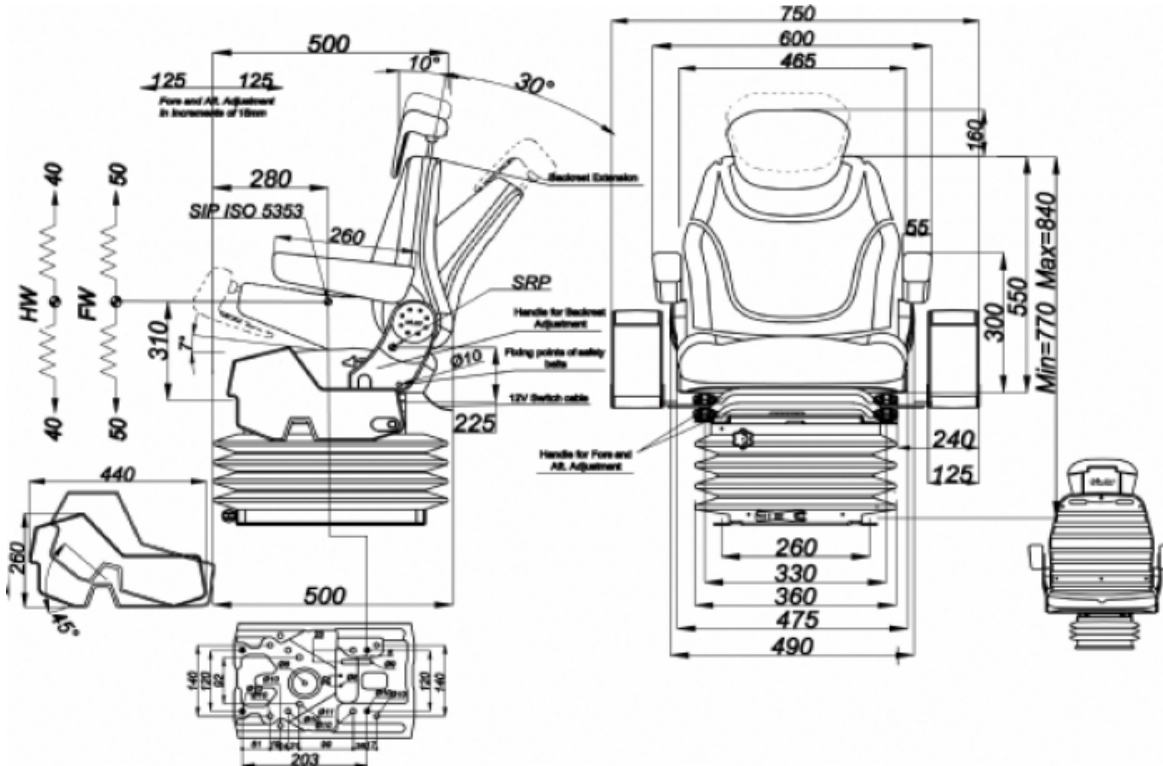

STplus TV4-LXJ

BRAND: STAR

CAPACITY:

Seat Features

- Suspension** : Mechanical Suspension
- Sliding Base** : Fore and Aft. Adjustment 190mm + 190mm (With Couple Locked)(Incremente of 15mm)
- Suspension Stroke** : 100mm (Four Spring & Hydraulic Shock Absorber)
- Height Adjustment** : 80mm
- Weight Adjustment** : 50-130kg.
- Backrest Adjustment** : 30°-85°
- Angles Adj.** : No
- Lumbar Adjustment** : Mechanical
- Certificates** : Classes I,II (e24*78/764) - (76/115/EEC)

Description

Adjustable joystick box with gas spring for left side - Construction Vehicle Seats

Options

- SB010 Static Seat Belt** :
- SB020 Two Point Automatic Seat Belt** :
- SP02 Foldable Armrest** :
- SP02ARN Adjustable Foldable Armrest** :
- 12V & 24V Operator Switch** :
- SP01AH Headrest** :
- DB01 Document Belt** :
- LTT 18 360 Large Swivel Mechanism** :
- 12V & 24V 3 Adj. Heater** :