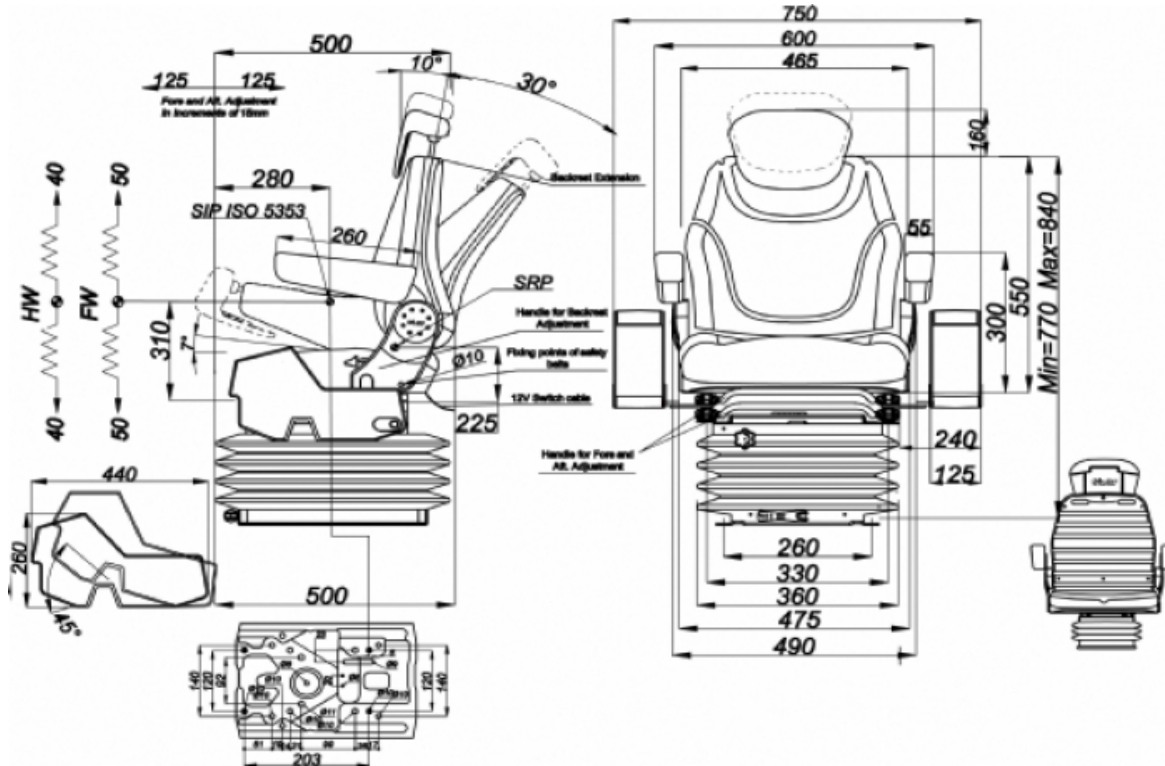

STplus TV4-LXJ

BRAND: STAR

CAPACITY:

Seat Features

- Suspension** : Mechanical Suspension
- Sliding Base** : Fore and Aft. Adjustment 190mm + 190mm (With Couple Locked)(Incremente of 15mm)
- Suspension Stroke** : 100mm (Four Spring & Hydraulic Shock Absorber)
- Height Adjustment** : 80mm
- Weight Adjustment** : 50-130kg.
- Backrest Adjustment** : 30°-85°
- Angles Adj.** : No
- Lumbar Adjustment** : Mechanical
- Certificates** : Classes I,II (e24*78/764) - (76/115/EEC)

Description

Adjustable joystick box with gas spring for left side - Construction Vehicle Seats

Options

- SB010 Static Seat Belt** :
- SB020 Two Point Automatic Seat Belt** :
- SP02 Foldable Armrest** :
- SP02ARN Adjustable Foldable Armrest** :
- 12V & 24V Operator Switch** :
- SP01AH Headrest** :
- DB01 Document Belt** :
- LTT 18 360 Large Swivel Mechanism** :
- 12V & 24V 3 Adj. Heater** :