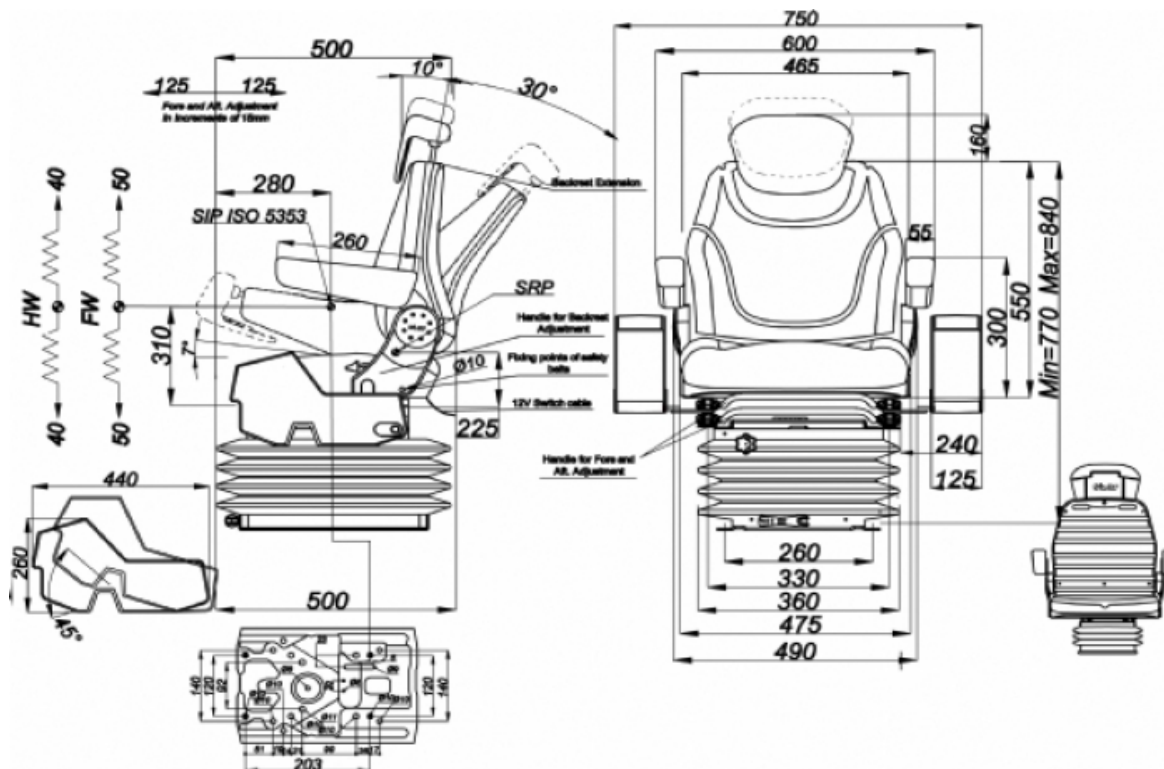

STplus TV4-LXJ

BRAND: STAR

CAPACITY:

Seat Features

- **Suspension** : Mechanical Suspension
- **Sliding Base** : Fore and Aft. Adjustment 190mm + 190mm (With Couple Locked)(Incremente of 15mm)
- **Suspension Stroke** : 100mm (Four Spring & Hydraulic Shock Absorber)
- **Height Adjustment** : 80mm
- **Weight Adjustment** : 50-130kg.
- **Backrest Adjustment** : 30°-85°
- **Angles Adj.** : No
- **Lumbar Adjustment** : Mechanical
- **Certificates** : Classes I,II (e24*78/764) - (76/115/EEC)

Description

Adjustable joystick box with gas spring for left side - Construction Vehicle Seats

Options

- **SB010 Static Seat Belt** : ☒
- **SB020 Two Point Automatic Seat Belt** : ☒
- **SP02 Foldable Armrest** : ☒
- **SP02ARN Adjustable Foldable Armrest** : ☒
- **12V & 24V Operator Switch** : ☒
- **SP01AH Headrest** : ☒
- **DB01 Document Belt** : ☒
- **LTT 18 360 Large Swivel Mechanism** : ☒
- **12V & 24V 3 Adj. Heater** : ☒