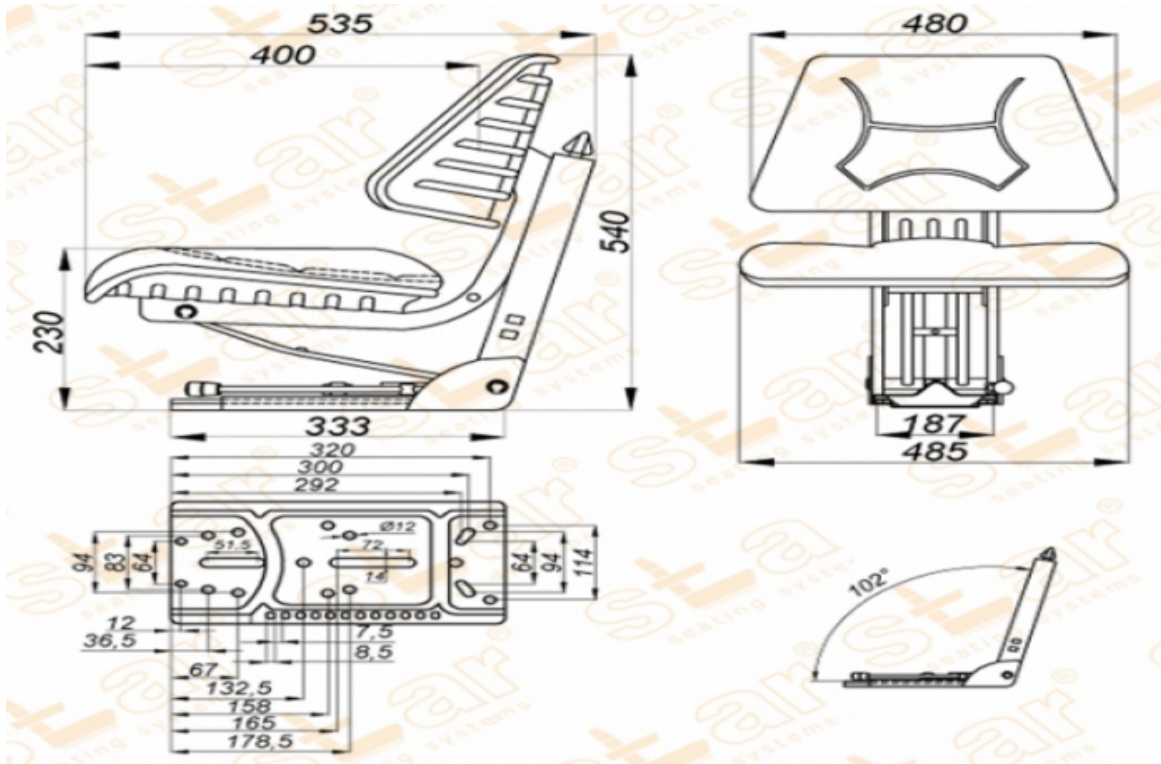

ECO 103

BRAND: STAR

CAPACITY:

Seat Features

- Suspension** : Mechanical Suspension
- Sliding Base** : Fore and Aft. Adjustment 150mm
- Suspension Stroke** : 80-100mm (Couple Spring & Hydraulic Shock Absorber)
- Height Adjustment** : No
- Weight Adjustment** : 50-120kg.
- Backrest Adjustment** : No
- Angles Adj.** : No
- Lumbar Adjustment** : No
- Certificates** :

Description

Universal Tractor Seats

Options

SB010 Static Seat Belt

: