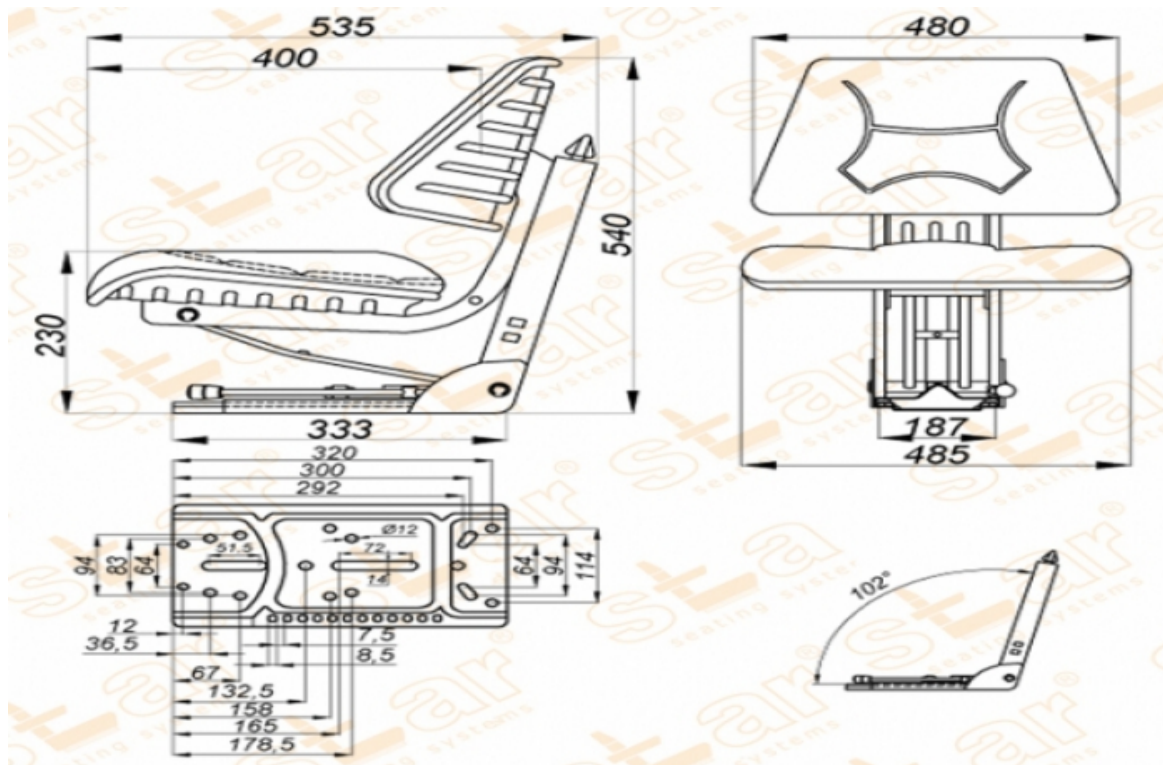

ECO 103

BRAND: STAR

CAPACITY:

Seat Features

- Suspension** : Mechanical Suspension
- Sliding Base** : Fore and Aft. Adjustment 150mm
- Suspension Stroke** : 80-100mm (Couple Spring & Hydraulic Shock Absorber)
- Height Adjustment** : No
- Weight Adjustment** : 50-120kg.
- Backrest Adjustment** : No
- Angles Adj.** : No
- Lumbar Adjustment** : No
- Certificates** :

Description

Universal Tractor Seats

Options

SB010 Static Seat Belt

: