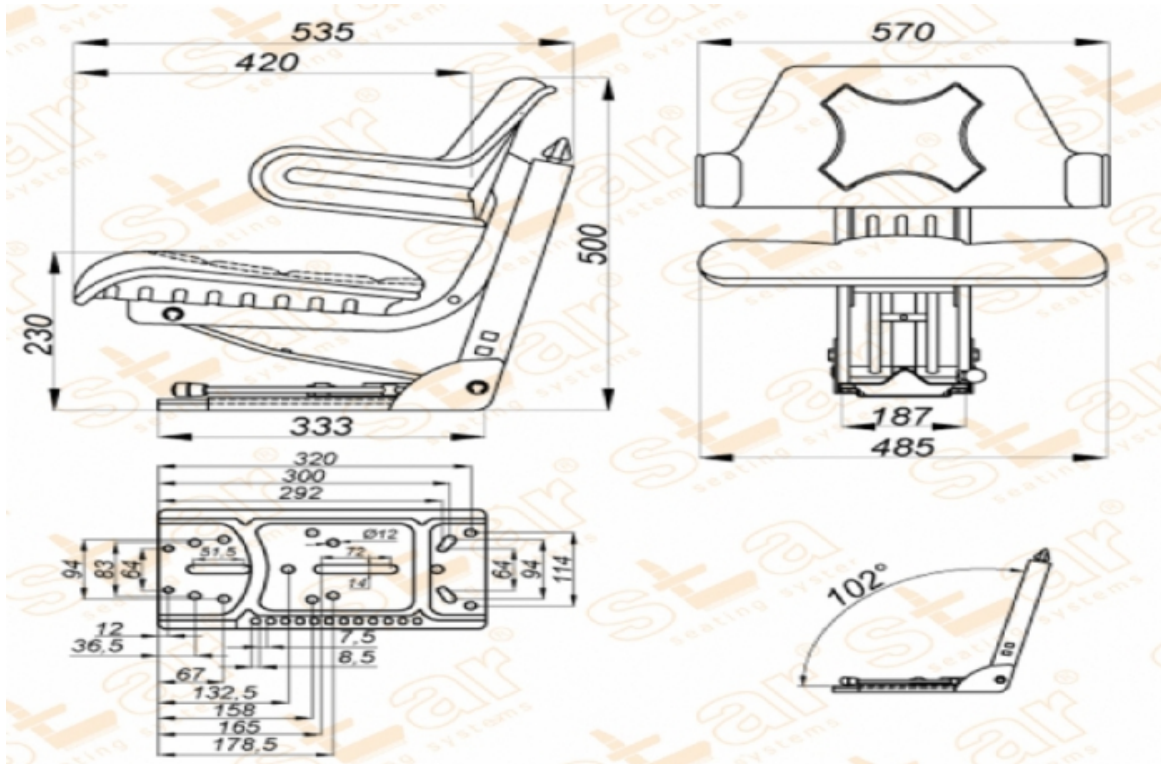

# ECO 104

BRAND: STAR

CAPACITY:

## Seat Features

- Suspension** : Mechanical Suspension
- Sliding Base** : Fore and Aft. Adjustment 150mm
- Suspension Stroke** : 80-100mm (Couple Spring & Hydraulic Shock Absorber)
- Height Adjustment** : No
- Weight Adjustment** : 50-120kg.
- Backrest Adjustment** : No
- Angles Adj.** : No
- Lumbar Adjustment** : No
- Certificates** :

## Description

Universal Tractor Seats

## Options

SB010 Static Seat Belt

: