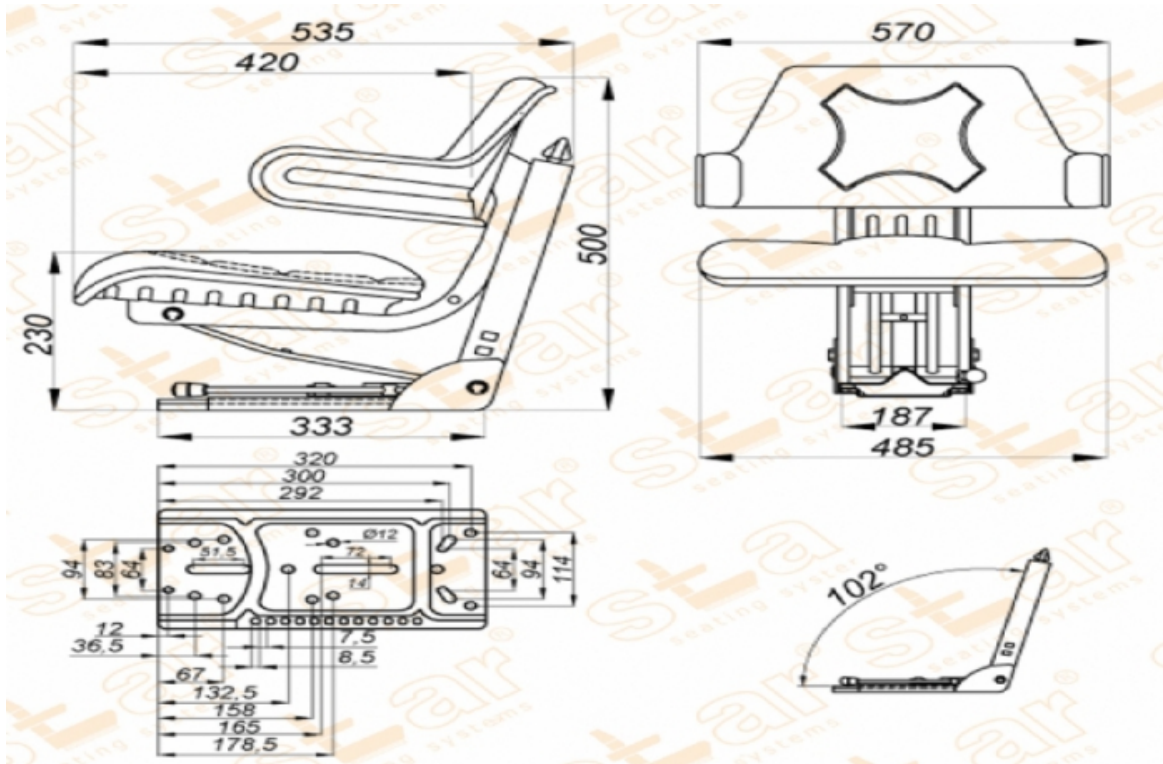

# ECO 104

BRAND: STAR

CAPACITY:

## Seat Features

- Suspension** : Mechanical Suspension
- Sliding Base** : Fore and Aft. Adjustment 150mm
- Suspension Stroke** : 80-100mm (Couple Spring & Hydraulic Shock Absorber)
- Height Adjustment** : No
- Weight Adjustment** : 50-120kg.
- Backrest Adjustment** : No
- Angles Adj.** : No
- Lumbar Adjustment** : No
- Certificates** :

## Description

Universal Tractor Seats

## Options

SB010 Static Seat Belt

: