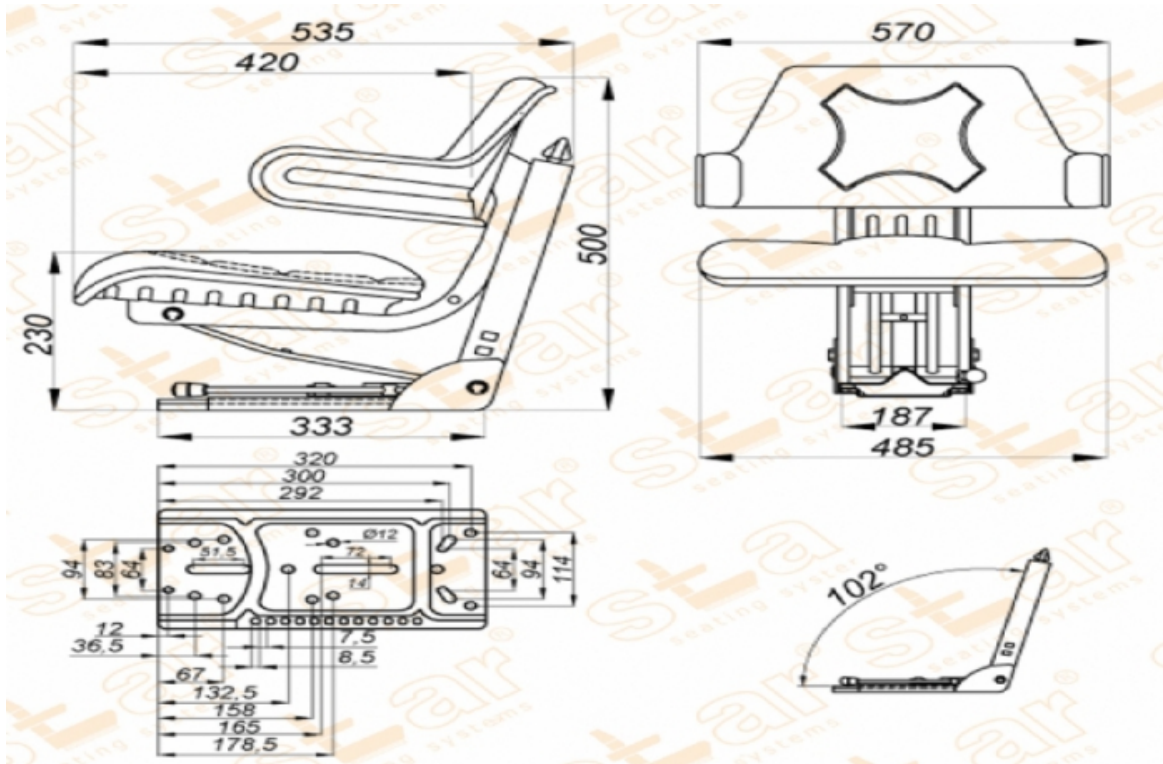

ECO 104

BRAND: STAR

CAPACITY:

Seat Features

- Suspension** : Mechanical Suspension
- Sliding Base** : Fore and Aft. Adjustment 150mm
- Suspension Stroke** : 80-100mm (Couple Spring & Hydraulic Shock Absorber)
- Height Adjustment** : No
- Weight Adjustment** : 50-120kg.
- Backrest Adjustment** : No
- Angles Adj.** : No
- Lumbar Adjustment** : No
- Certificates** :

Description

Universal Tractor Seats

Options

SB010 Static Seat Belt

: