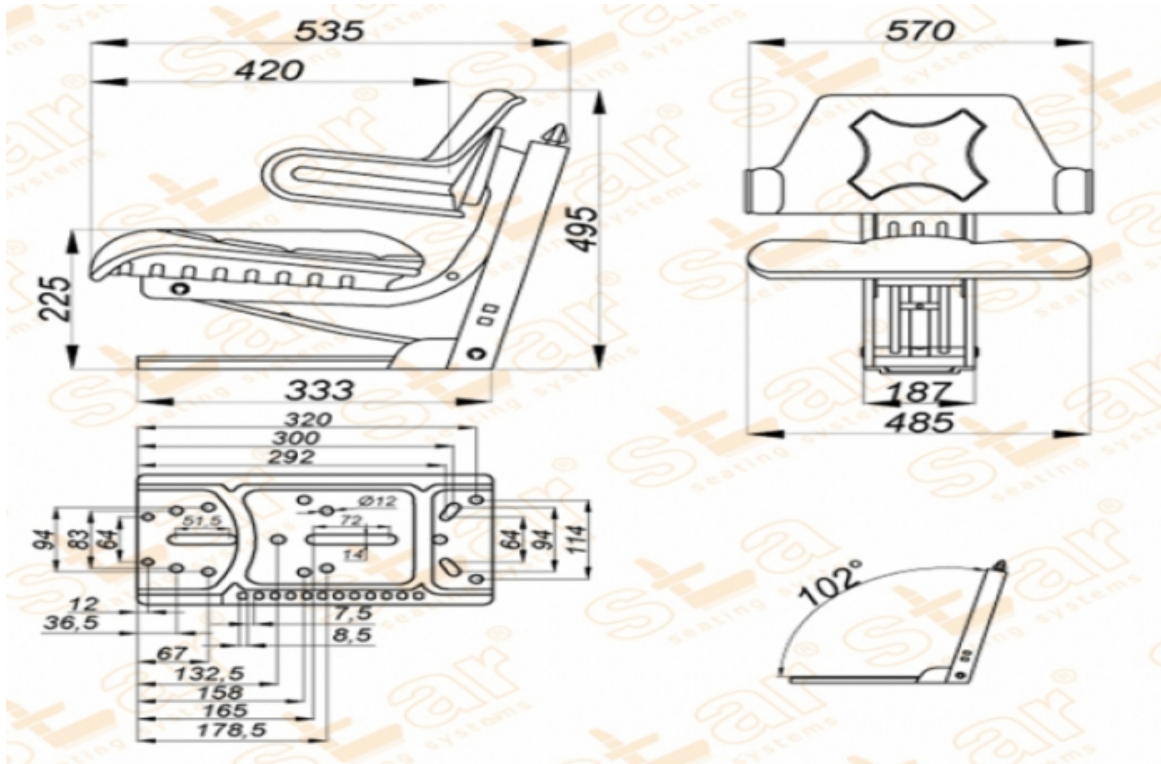

ECO 102

BRAND: STAR

CAPACITY:

Seat Features

- Suspension** : Mechanical Suspension
- Sliding Base** : No
- Suspension Stroke** : 80-100mm (Couple Spring & Hydraulic Shock Absorber)
- Height Adjustment** : No
- Weight Adjustment** : 50-120kg.
- Backrest Adjustment** : No
- Angles Adj.** : No
- Lumbar Adjustment** : No
- Certificates** :

Description

Universal Tractor Seats

Options

SB010 Static Seat Belt

: