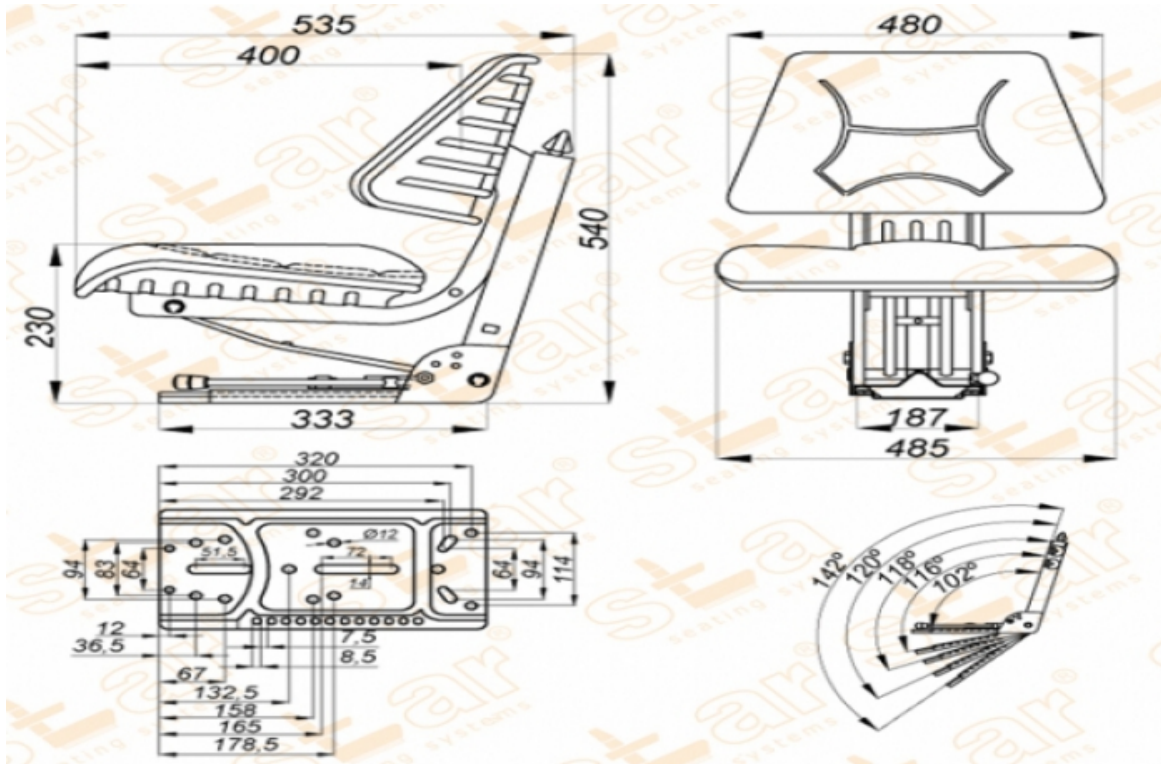

ECO 111

BRAND: STAR

CAPACITY:

Seat Features

- Suspension** : Mechanical Suspension
- Sliding Base** : Fore and Aft. Adjustment 150mm
- Suspension Stroke** : 80-100mm (Couple Spring & Hydraulic Shock Absorber)
- Height Adjustment** : No
- Weight Adjustment** : 50-120kg.
- Backrest Adjustment** : No
- Angles Adj.** : Adjust. with 5 position
- Lumbar Adjustment** : No
- Certificates** :

Description

Universal Tractor Seats

Options

SB010 Static Seat Belt

: