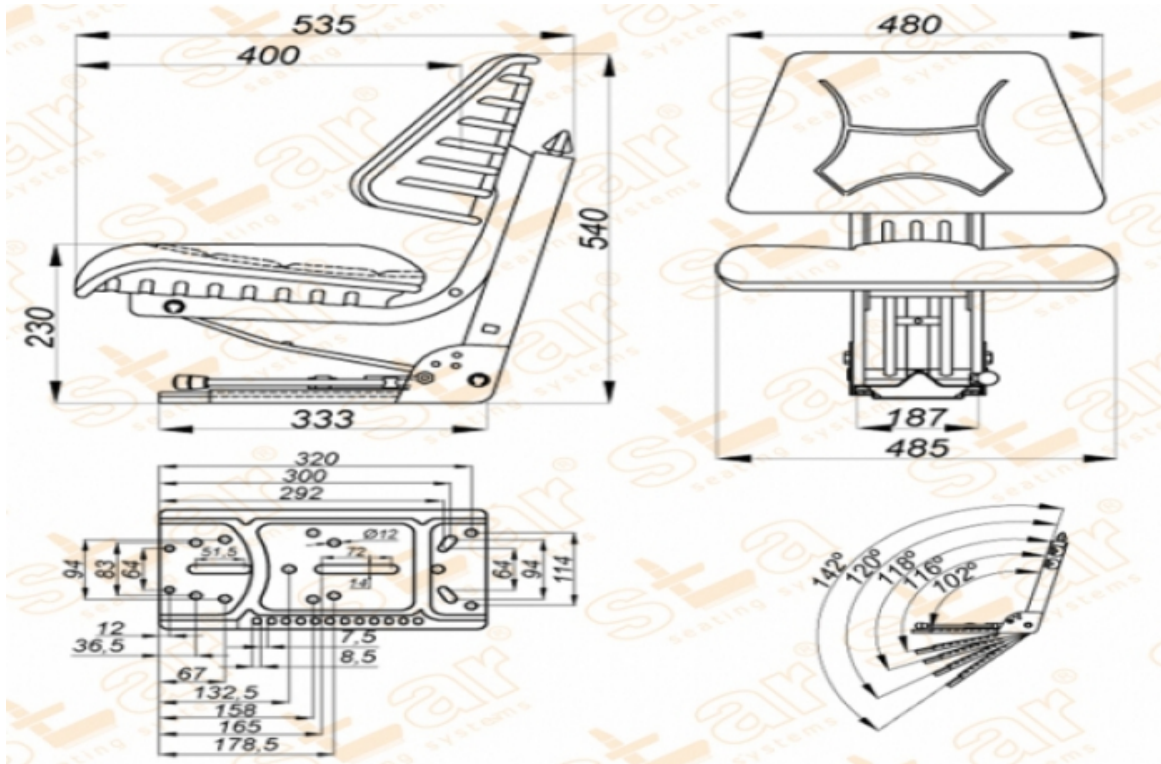

# ECO 111

BRAND: STAR

CAPACITY:

## Seat Features

- Suspension** : Mechanical Suspension
- Sliding Base** : Fore and Aft. Adjustment 150mm
- Suspension Stroke** : 80-100mm (Couple Spring & Hydraulic Shock Absorber)
- Height Adjustment** : No
- Weight Adjustment** : 50-120kg.
- Backrest Adjustment** : No
- Angles Adj.** : Adjust. with 5 position
- Lumbar Adjustment** : No
- Certificates** :

## Description

Universal Tractor Seats

## Options

SB010 Static Seat Belt

: