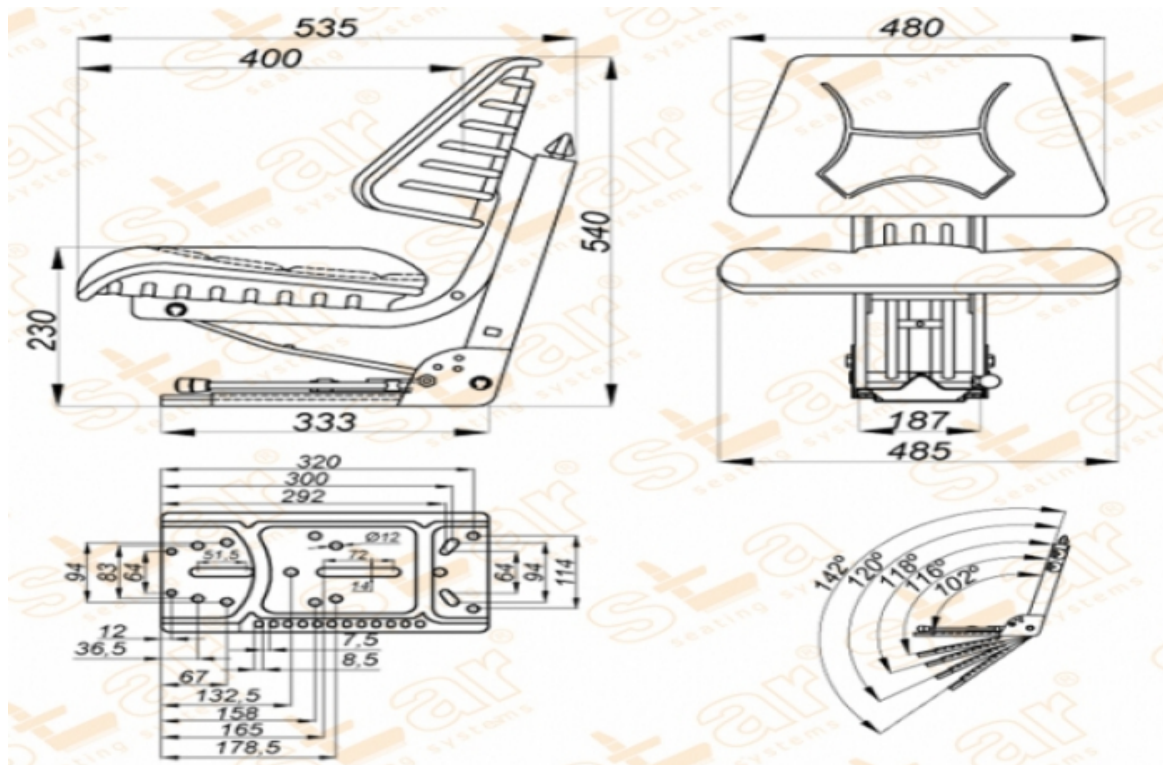

ECO 111

BRAND: STAR

CAPACITY:

Seat Features

- Suspension** : Mechanical Suspension
- Sliding Base** : Fore and Aft. Adjustment 150mm
- Suspension Stroke** : 80-100mm (Couple Spring & Hydraulic Shock Absorber)
- Height Adjustment** : No
- Weight Adjustment** : 50-120kg.
- Backrest Adjustment** : No
- Angles Adj.** : Adjust. with 5 position
- Lumbar Adjustment** : No
- Certificates** :

Description

Universal Tractor Seats

Options

SB010 Static Seat Belt

: