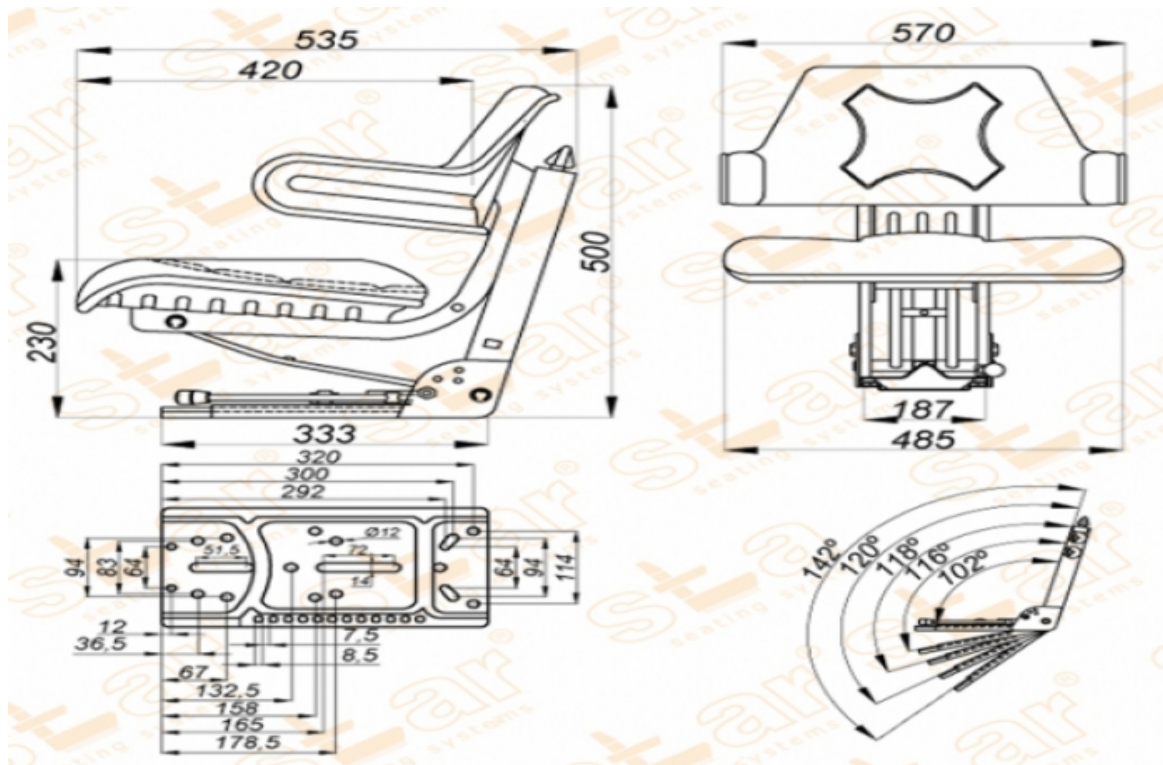

ECO 110

BRAND: STAR

CAPACITY:

Seat Features

- Suspension** : Mechanical Suspension
- Sliding Base** : Fore and Aft. Adjustment 150mm
- Suspension Stroke** : 80-100mm (Couple Spring & Hydraulic Shock Absorber)
- Height Adjustment** : No
- Weight Adjustment** : 50-120kg.
- Backrest Adjustment** : No
- Angles Adj.** : Adjust. with 5 position
- Lumbar Adjustment** : No
- Certificates** :

Description

Universal Tractor Seats

Options

SB010 Static Seat Belt

: