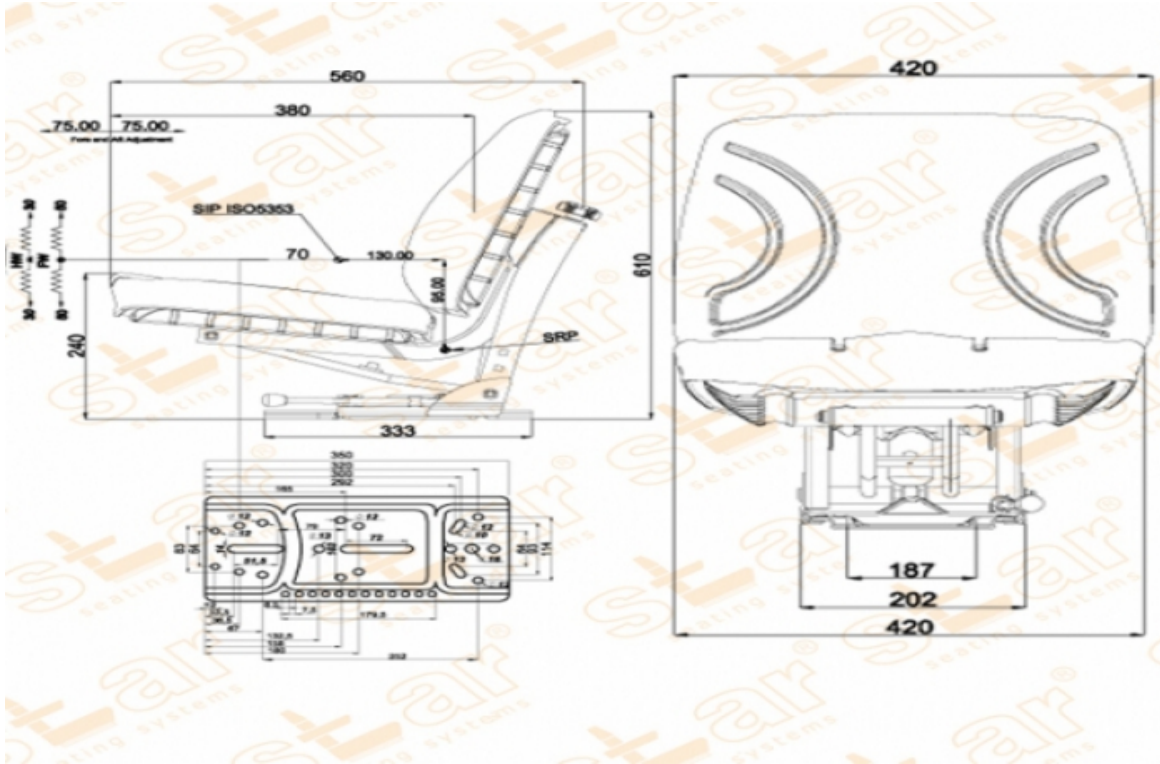

# ST 0342

BRAND: STAR

CAPACITY:

## Seat Features

- Suspension** : Mechanical Suspension
- Sliding Base** : Fore and Aft. Adjustment 150mm
- Suspension Stroke** : 80-100mm (Couple Spring & Hydraulic Shock Absorber)
- Height Adjustment** : No
- Weight Adjustment** : 50-120kg.
- Backrest Adjustment** : No
- Angles Adj.** : No
- Lumbar Adjustment** : No
- Certificates** :

## Description

**420mm Seat Top and Backrest - Universal Tractor Seats**

## Options

- SB010 Static Seat Belt** :
- SB020 Two Point Automatic Seat Belt** :
- YP15S Foldable Armrest** :