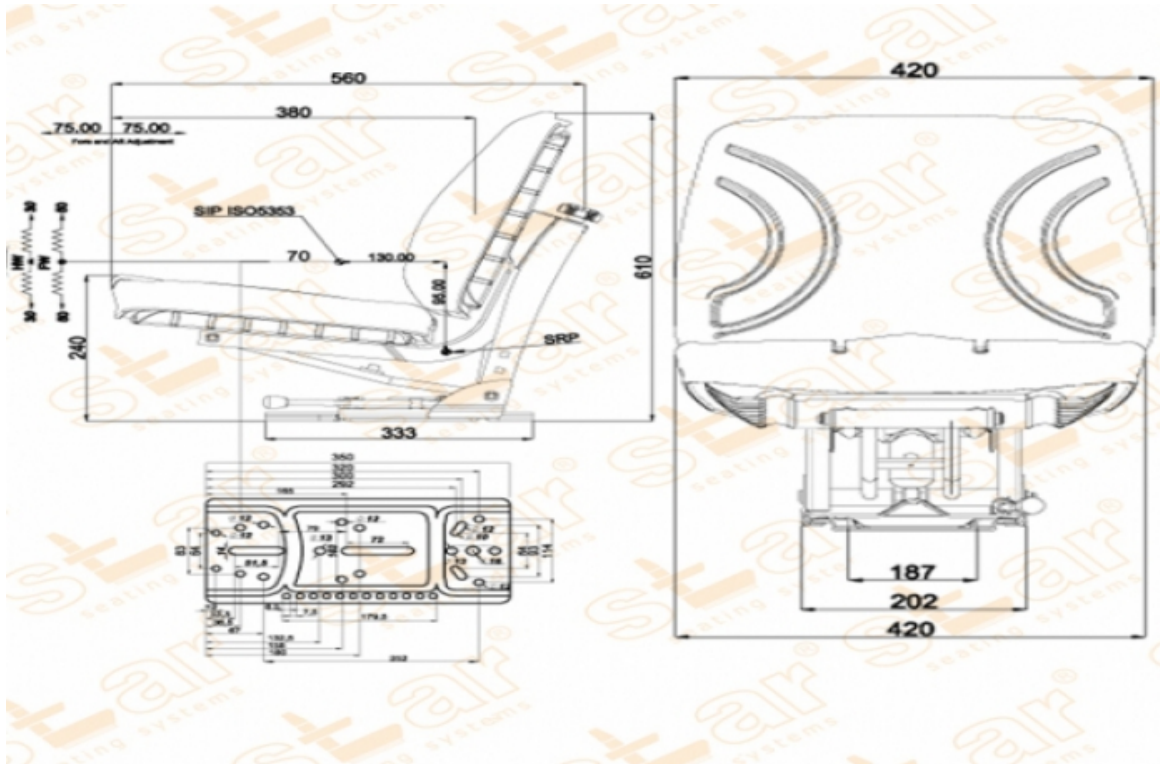

ST 0342

BRAND: STAR

CAPACITY:

Seat Features

- Suspension** : Mechanical Suspension
- Sliding Base** : Fore and Aft. Adjustment 150mm
- Suspension Stroke** : 80-100mm (Couple Spring & Hydraulic Shock Absorber)
- Height Adjustment** : No
- Weight Adjustment** : 50-120kg.
- Backrest Adjustment** : No
- Angles Adj.** : No
- Lumbar Adjustment** : No
- Certificates** :

Description

420mm Seat Top and Backrest - Universal Tractor Seats

Options

- SB010 Static Seat Belt** :
- SB020 Two Point Automatic Seat Belt** :
- YP15S Foldable Armrest** :