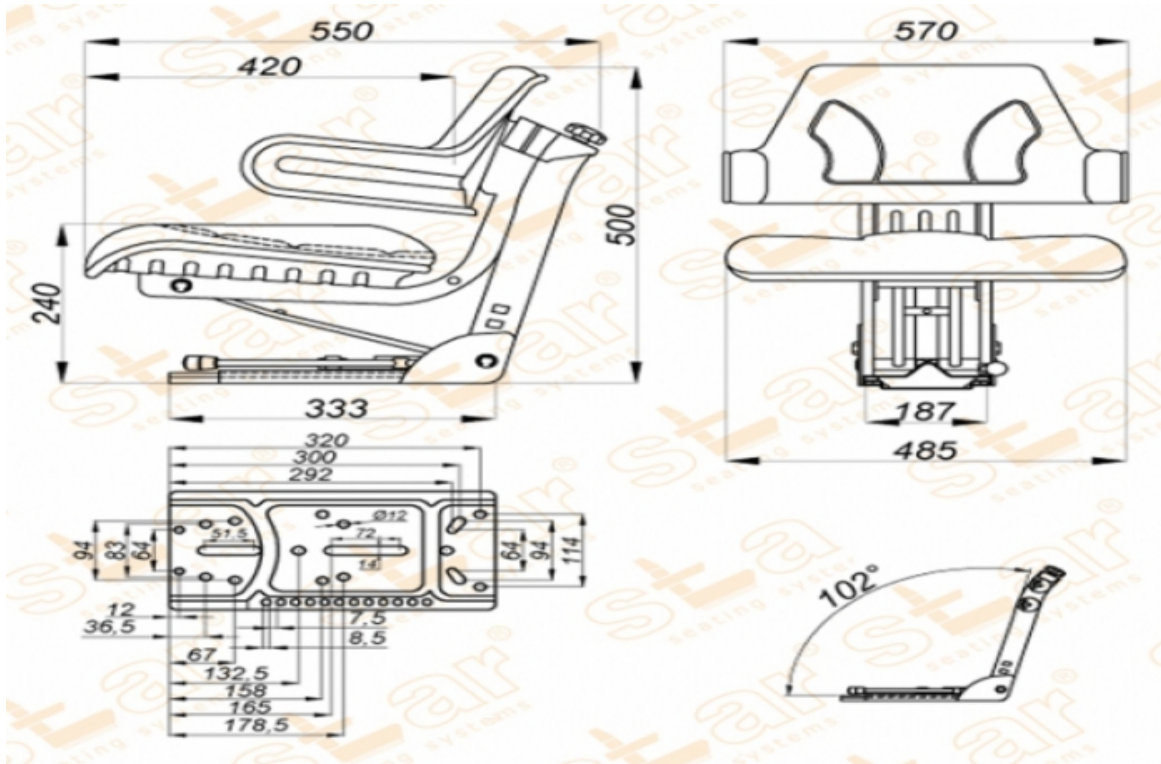

# ST 04

BRAND: STAR

CAPACITY:

## Seat Features

- Suspension** : Mechanical Suspension
- Sliding Base** : Fore and Aft. Adjustment 150mm
- Suspension Stroke** : 80-100mm (Couple Spring & Hydraulic Shock Absorber)
- Height Adjustment** : No
- Weight Adjustment** : 50-120kg.
- Backrest Adjustment** : No
- Angles Adj.** : No
- Lumbar Adjustment** : No
- Certificates** :

## Description

Universal Tractor Seats

## Options

SB010 Static Seat Belt

: