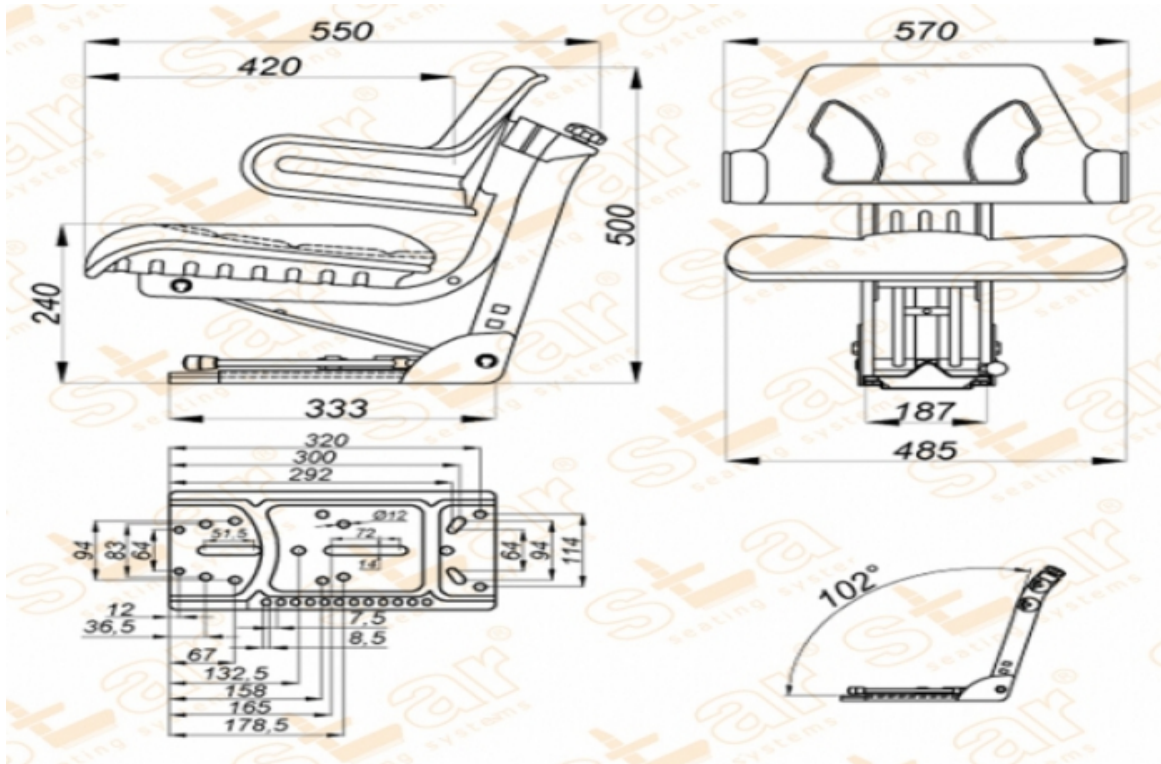

ST 04

BRAND: STAR

CAPACITY:

Seat Features

- Suspension** : Mechanical Suspension
- Sliding Base** : Fore and Aft. Adjustment 150mm
- Suspension Stroke** : 80-100mm (Couple Spring & Hydraulic Shock Absorber)
- Height Adjustment** : No
- Weight Adjustment** : 50-120kg.
- Backrest Adjustment** : No
- Angles Adj.** : No
- Lumbar Adjustment** : No
- Certificates** :

Description

Universal Tractor Seats

Options

SB010 Static Seat Belt

: