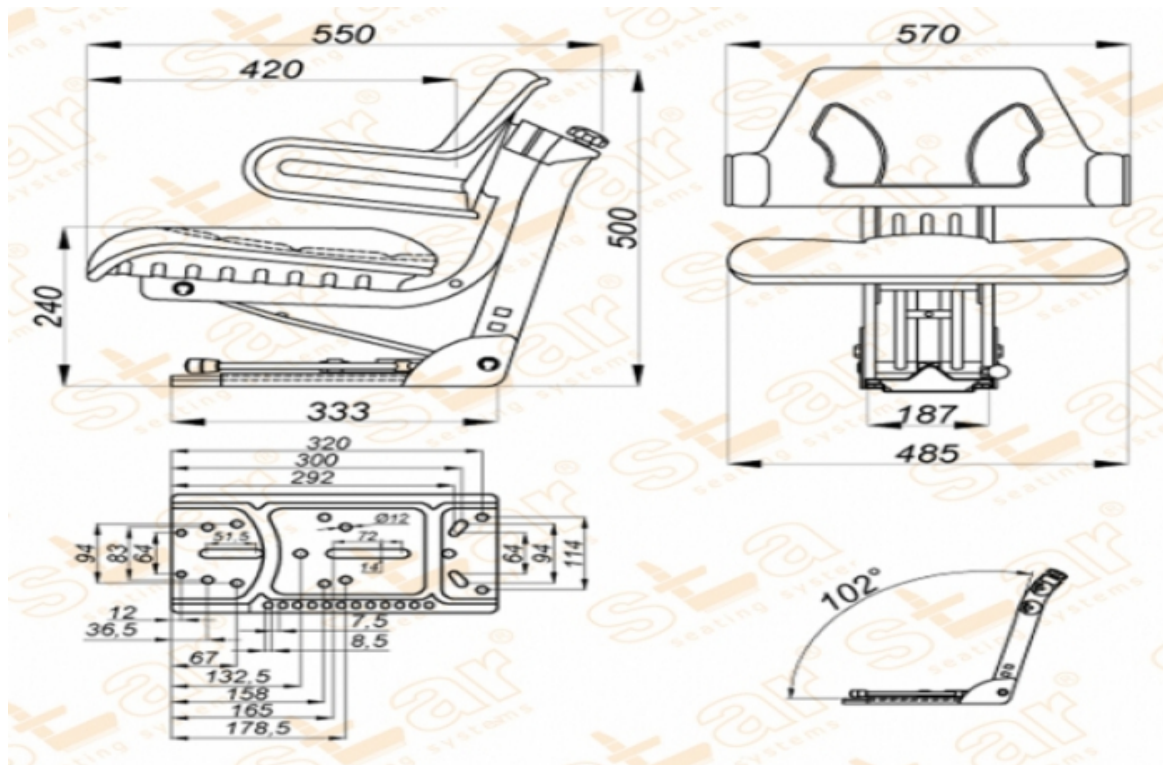

ST 04

BRAND: STAR

CAPACITY:

Seat Features

- Suspension** : Mechanical Suspension
- Sliding Base** : Fore and Aft. Adjustment 150mm
- Suspension Stroke** : 80-100mm (Couple Spring & Hydraulic Shock Absorber)
- Height Adjustment** : No
- Weight Adjustment** : 50-120kg.
- Backrest Adjustment** : No
- Angles Adj.** : No
- Lumbar Adjustment** : No
- Certificates** :

Description

Universal Tractor Seats

Options

SB010 Static Seat Belt

: