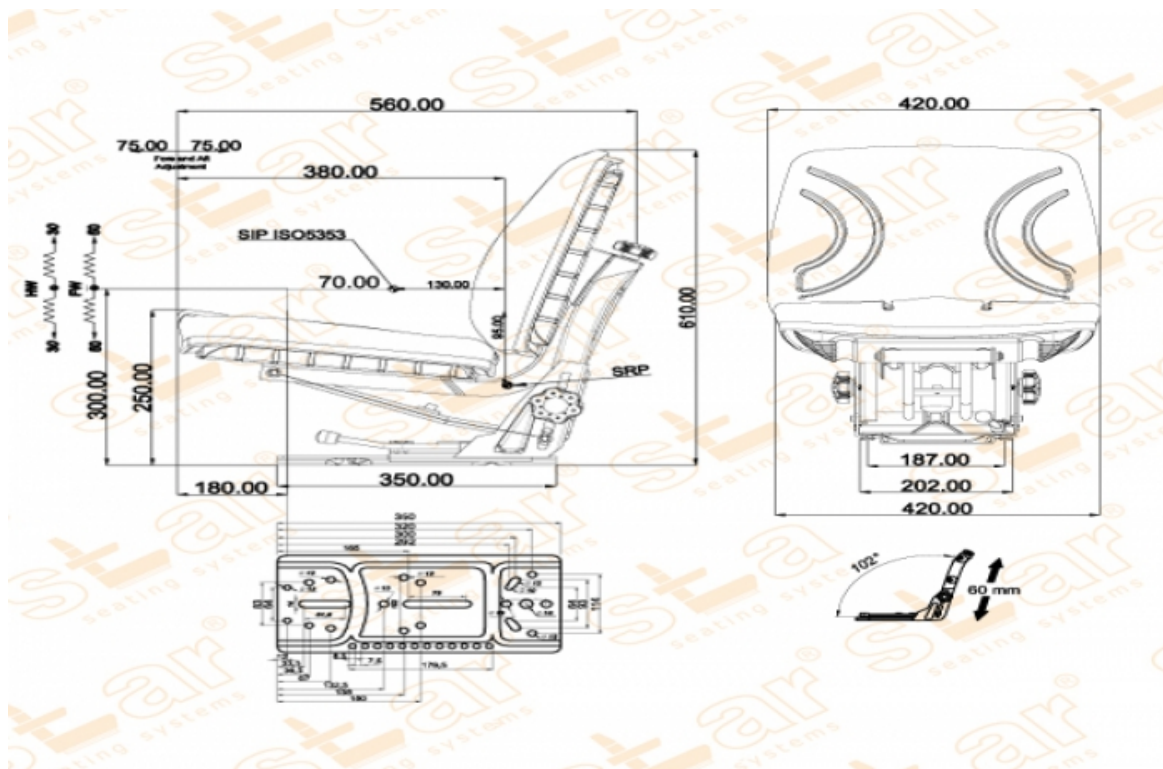

ST 0642

BRAND: STAR

CAPACITY:

Seat Features

- Suspension** : Mechanical Suspension
- Sliding Base** : Fore and Aft. Adjustment 150mm
- Suspension Stroke** : 80-100mm (Couple Spring & Hydraulic Shock Absorber)
- Height Adjustment** : 60mm
- Weight Adjustment** : 50-120kg.
- Backrest Adjustment** : No
- Angles Adj.** : No
- Lumbar Adjustment** : No
- Certificates** : Classes I,II (e1*78/764) - (76/115/EEC)

Description

e1*78/764*2006/96*0033*00 - Universal Tractor Seats

Options

- SB010 Static Seat Belt** :
- SB020 Two Point Automatic Seat Belt** :
- YP15S Foldable Armrest** :