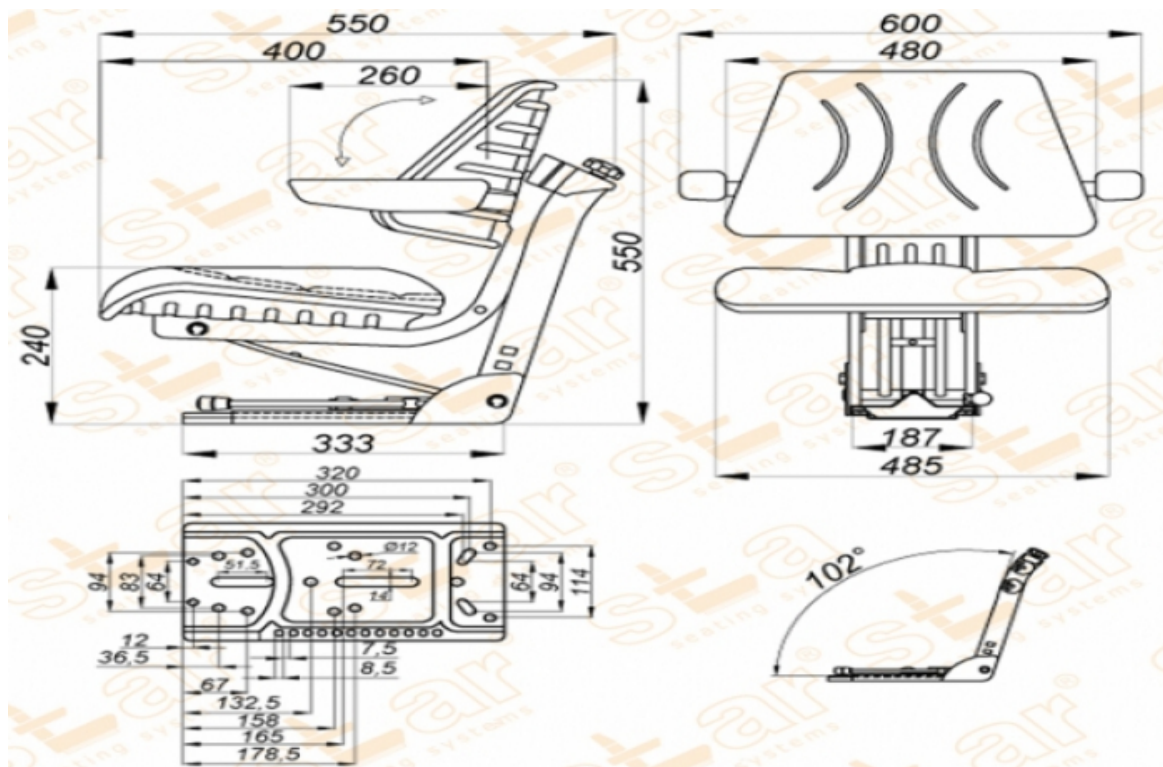

ST 07

BRAND: STAR

CAPACITY:

Seat Features

- Suspension** : Mechanical Suspension
- Sliding Base** : Fore and Aft. Adjustment 150mm
- Suspension Stroke** : 80-100mm (Couple Spring & Hydraulic Shock Absorber)
- Height Adjustment** : No
- Weight Adjustment** : 50-120kg.
- Backrest Adjustment** : No
- Angles Adj.** : No
- Lumbar Adjustment** : No
- Certificates** :

Description

With Armrest - Universal Tractor Seats

Options

- SB010 Static Seat Belt** :
- SB020 Two Point Automatic Seat Belt** :