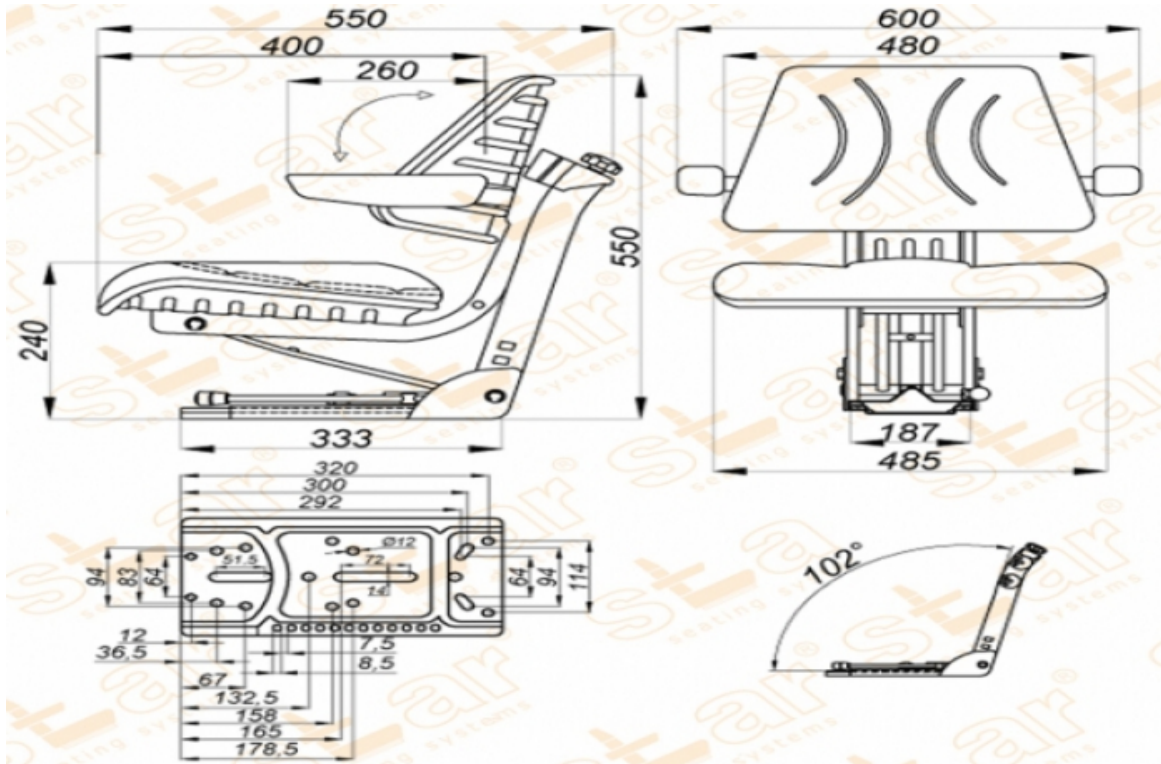

ST 07

BRAND: STAR

CAPACITY:

Seat Features

- Suspension** : Mechanical Suspension
- Sliding Base** : Fore and Aft. Adjustment 150mm
- Suspension Stroke** : 80-100mm (Couple Spring & Hydraulic Shock Absorber)
- Height Adjustment** : No
- Weight Adjustment** : 50-120kg.
- Backrest Adjustment** : No
- Angles Adj.** : No
- Lumbar Adjustment** : No
- Certificates** :

Description

With Armrest - Universal Tractor Seats

Options

- SB010 Static Seat Belt** :
- SB020 Two Point Automatic Seat Belt** :