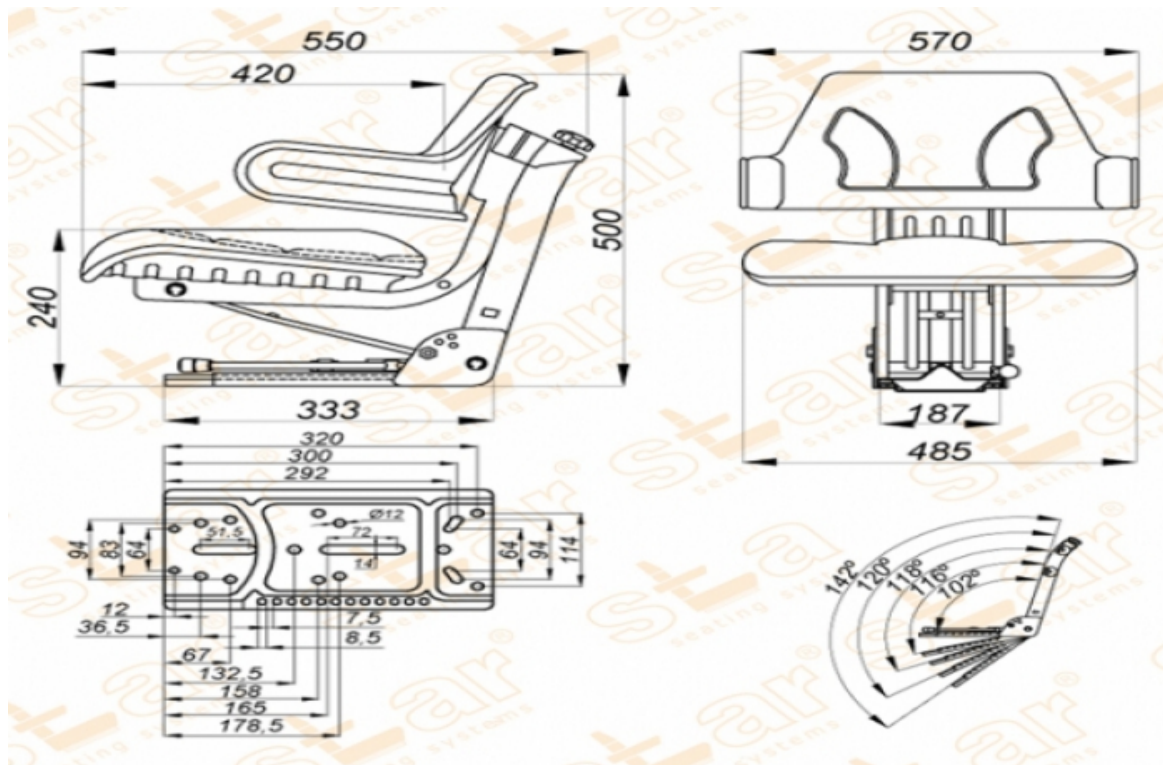

ST 10

BRAND: STAR

CAPACITY:

Seat Features

- Suspension** : Mechanical Suspension
- Sliding Base** : Fore and Aft. Adjustment 150mm
- Suspension Stroke** : 80-100mm (Couple Spring & Hydraulic Shock Absorber)
- Height Adjustment** : No
- Weight Adjustment** : 50-120kg.
- Backrest Adjustment** : No
- Angles Adj.** : Adjust. with 5 position
- Lumbar Adjustment** : No
- Certificates** :

Description

Universal Tractor Seats

Options

- SB010 Static Seat Belt** :
- SB020 Two Point Automatic Seat Belt** :