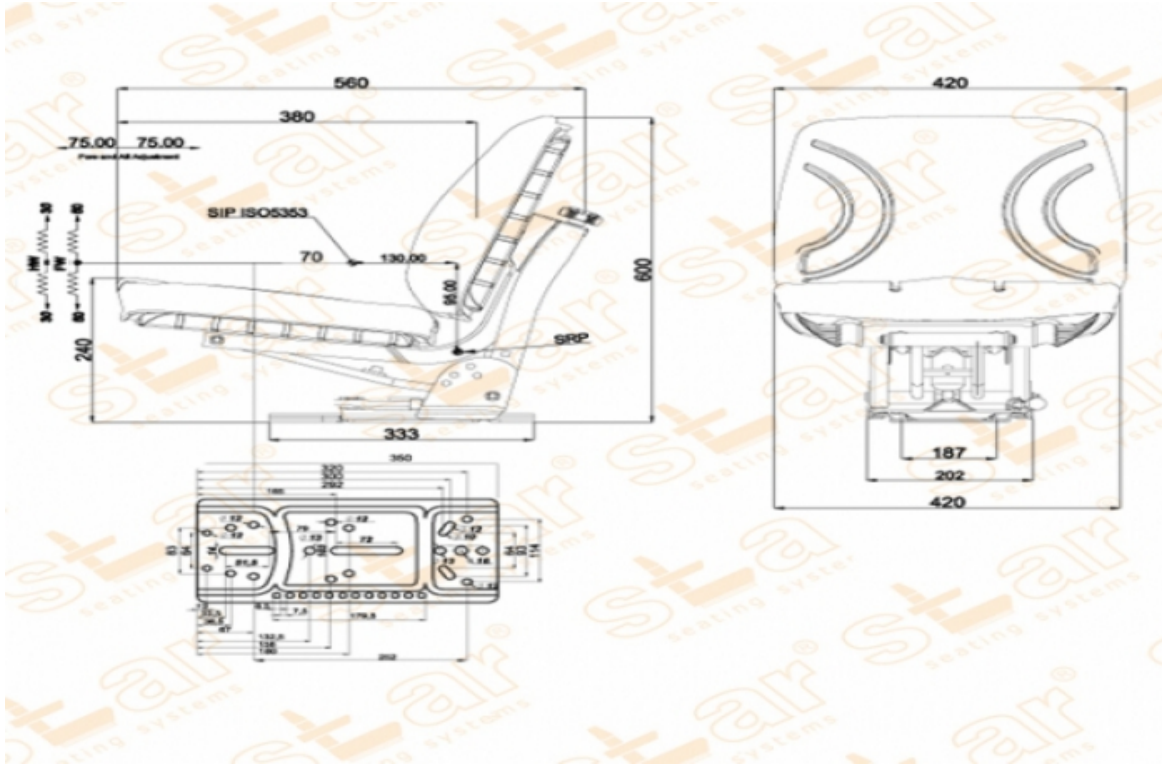

ST 1142

BRAND: STAR

CAPACITY:

Seat Features

- Suspension** : Mechanical Suspension
- Sliding Base** : Fore and Aft. Adjustment 150mm
- Suspension Stroke** : 80-100mm (Couple Spring & Hydraulic Shock Absorber)
- Height Adjustment** : No
- Weight Adjustment** : 50-120kg.
- Backrest Adjustment** : No
- Angles Adj.** : Adjust. with 5 position
- Lumbar Adjustment** : No
- Certificates** :

Description

420mm Seat Top and Backrest - Universal Tractor Seats

Options

- SB010 Static Seat Belt** :
- SB020 Two Point Automatic Seat Belt** :
- YP15ARN Adjustable Foldable Armrest** :
- YP15S Foldable Armrest** :