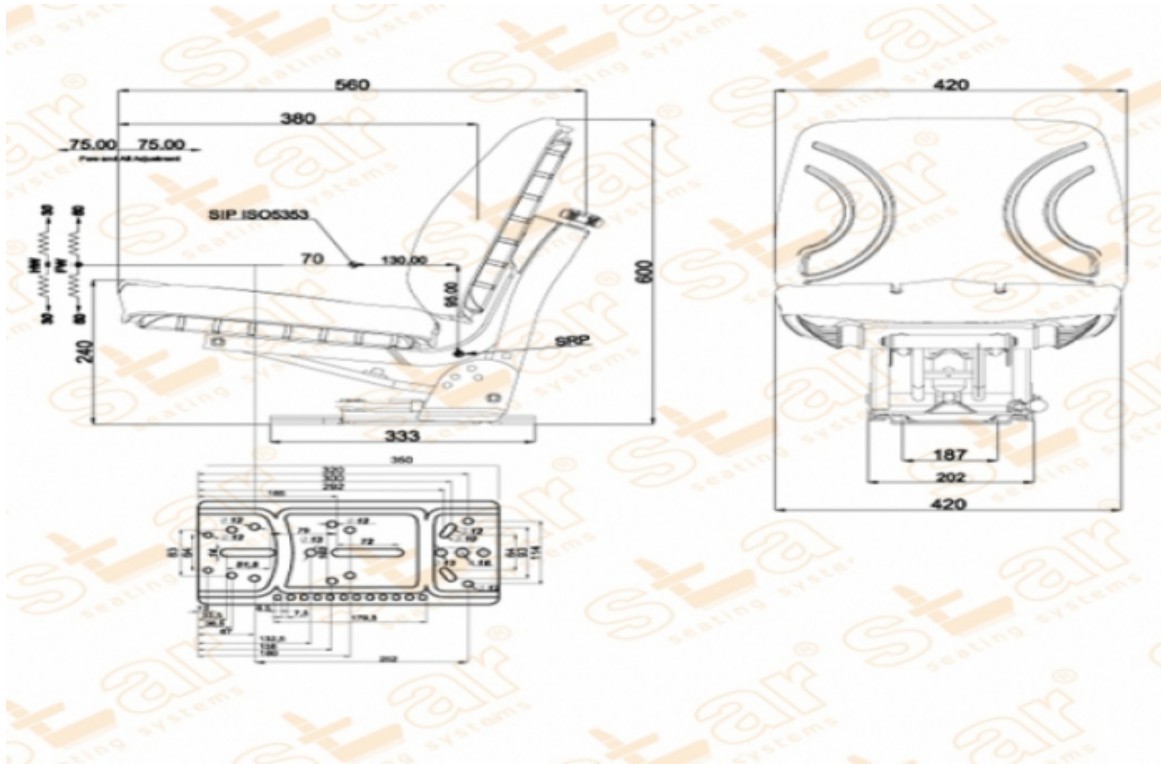

ST 1142

BRAND: STAR

CAPACITY:

Seat Features

- Suspension** : Mechanical Suspension
- Sliding Base** : Fore and Aft. Adjustment 150mm
- Suspension Stroke** : 80-100mm (Couple Spring & Hydraulic Shock Absorber)
- Height Adjustment** : No
- Weight Adjustment** : 50-120kg.
- Backrest Adjustment** : No
- Angles Adj.** : Adjust. with 5 position
- Lumbar Adjustment** : No
- Certificates** :

Description

420mm Seat Top and Backrest - Universal Tractor Seats

Options

- SB010 Static Seat Belt** :
- SB020 Two Point Automatic Seat Belt** :
- YP15ARN Adjustable Foldable Armrest** :
- YP15S Foldable Armrest** :