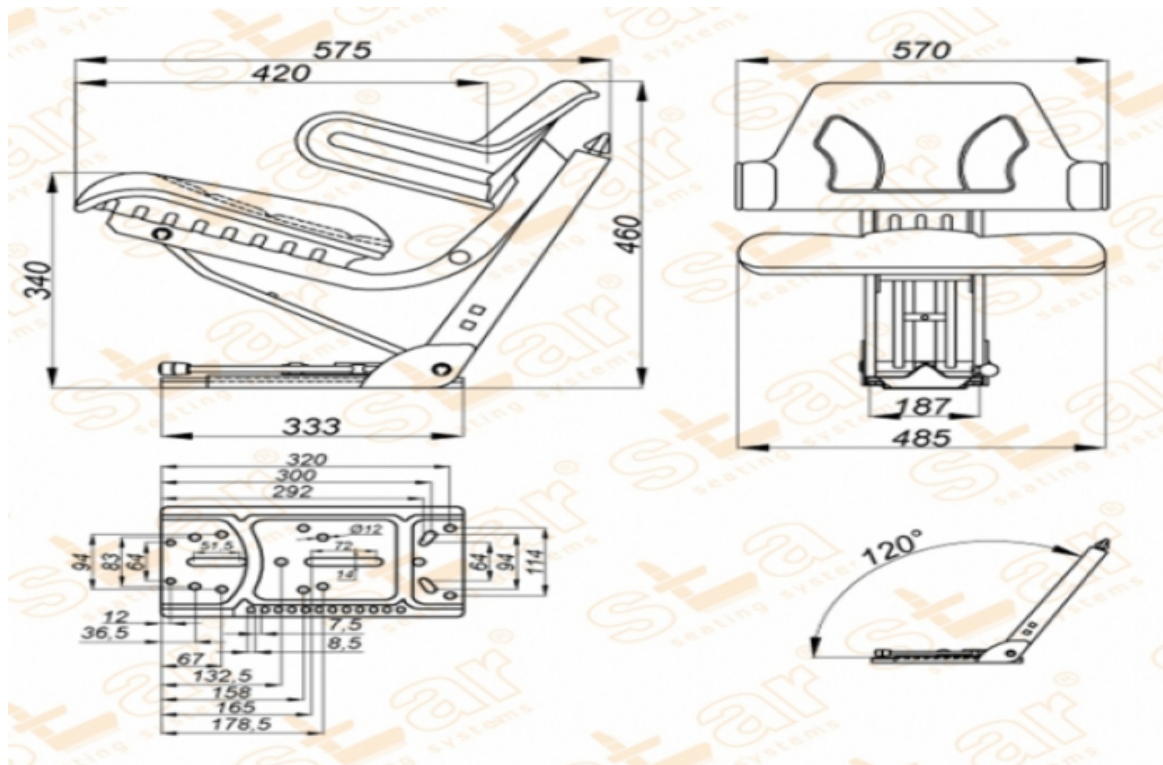

ST 12

BRAND: STAR

CAPACITY:

Seat Features

- Suspension** : Mechanical Suspension
- Sliding Base** : Fore and Aft. Adjustment 150mm
- Suspension Stroke** : 80-100mm (Couple Spring & Hydraulic Shock Absorber)
- Height Adjustment** : No
- Weight Adjustment** : 50-120kg.
- Backrest Adjustment** : No
- Angles Adj.** : No
- Lumbar Adjustment** : No
- Certificates** :

Description

DEUTZ Tractor Seats

Options

- SB010 Static Seat Belt :
- SB020 Two Point Automatic Seat Belt :