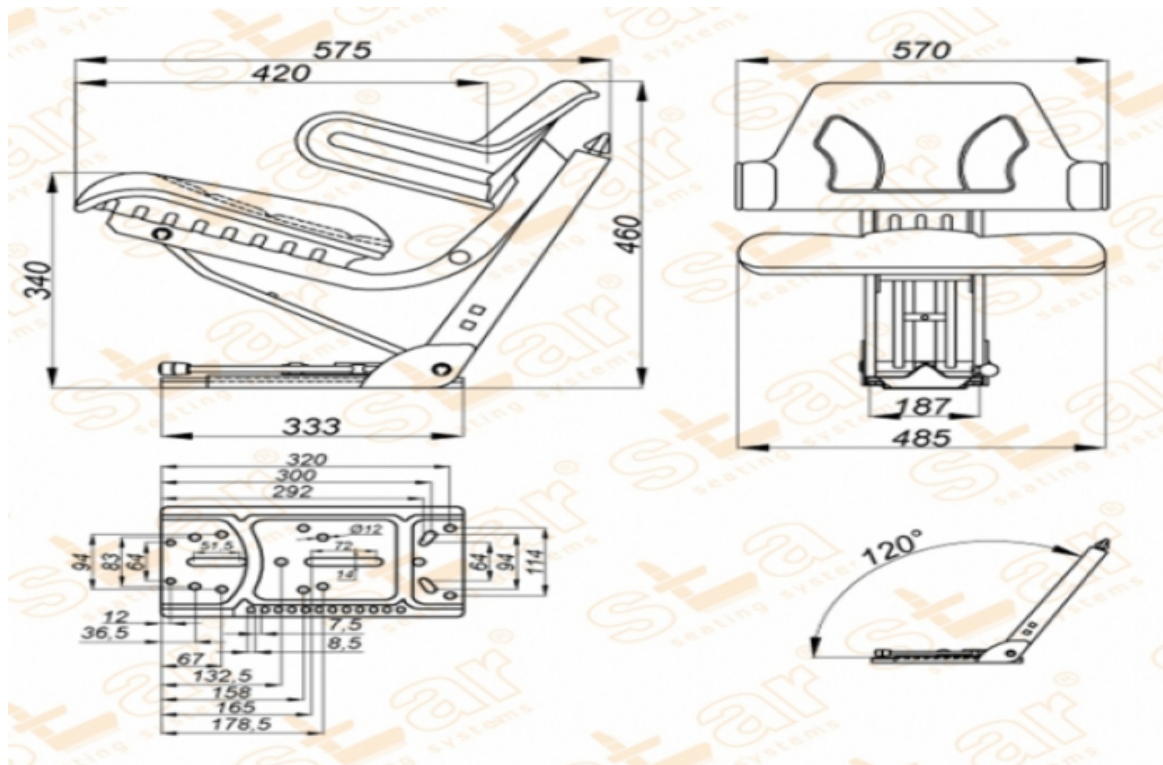

# ST 12

BRAND: STAR

CAPACITY:

## Seat Features

- Suspension** : Mechanical Suspension
- Sliding Base** : Fore and Aft. Adjustment 150mm
- Suspension Stroke** : 80-100mm (Couple Spring & Hydraulic Shock Absorber)
- Height Adjustment** : No
- Weight Adjustment** : 50-120kg.
- Backrest Adjustment** : No
- Angles Adj.** : No
- Lumbar Adjustment** : No
- Certificates** :

## Description

DEUTZ Tractor Seats

## Options

- SB010 Static Seat Belt :
- SB020 Two Point Automatic Seat Belt :