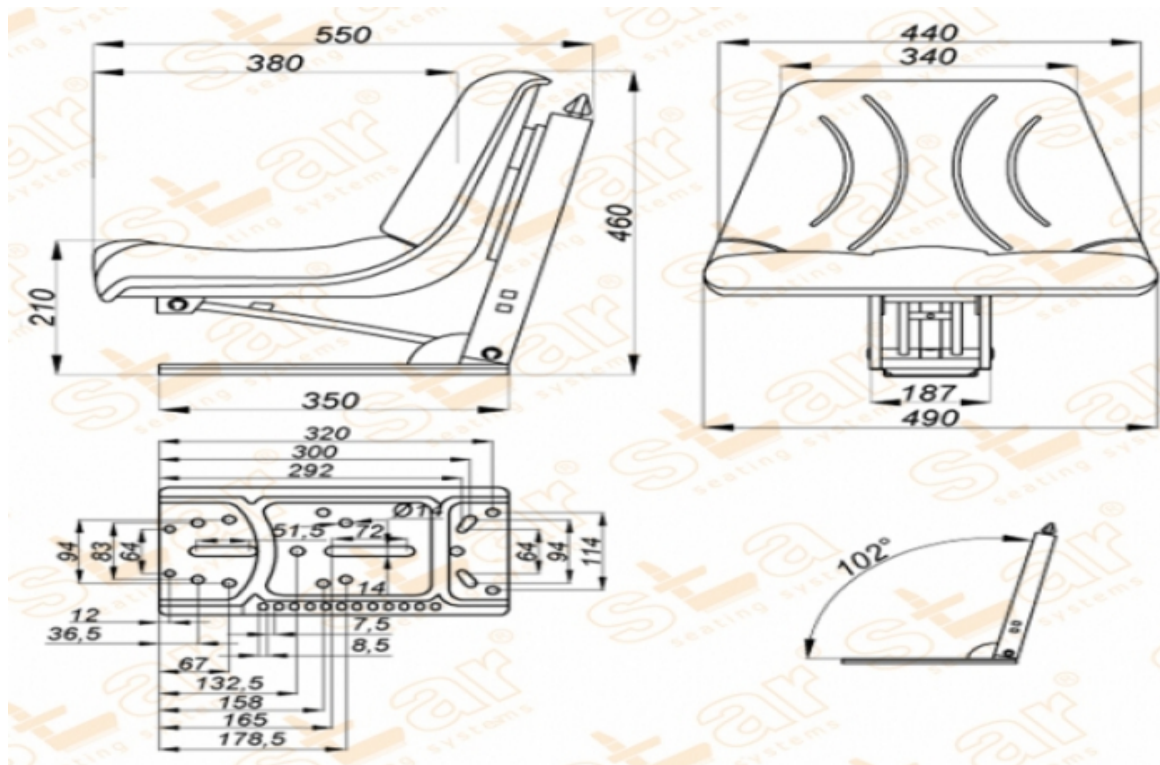

ST C01

BRAND: STAR

CAPACITY:

Seat Features

- Suspension** : Mechanical Suspension
- Sliding Base** : No
- Suspension Stroke** : 80-100mm (Couple Spring & Hydraulic Shock Absorber)
- Height Adjustment** : No
- Weight Adjustment** : 50-120kg.
- Backrest Adjustment** : No
- Angles Adj.** : No
- Lumbar Adjustment** : No
- Certificates** :

Description

With water hole - Pan Type Seat - Garden Type Tractor or Equipment Seats

Options

SB010 Static Seat Belt

: