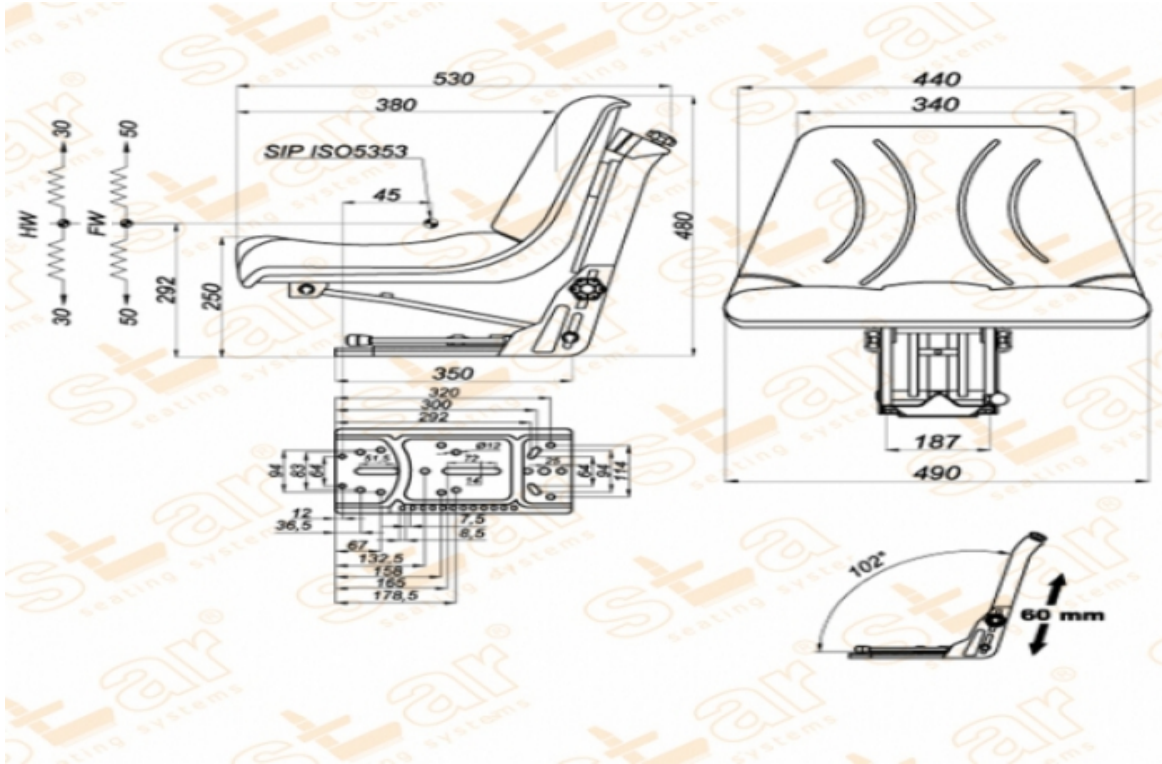

ST C05

BRAND: STAR

CAPACITY:

Seat Features

- Suspension** : Mechanical Suspension
- Sliding Base** : Fore and Aft. Adjustment 150mm
- Suspension Stroke** : 80-100mm (Couple Spring & Hydraulic Shock Absorber)
- Height Adjustment** : 60mm
- Weight Adjustment** : 50-120kg.
- Backrest Adjustment** : No
- Angles Adj.** : No
- Lumbar Adjustment** : No
- Certificates** : Classes I,II (e1*78/764) - (76/115/EEC)

Description

With water hole - Garden Type Tractor or Equipment Seats

Options

SB010 Static Seat Belt

: