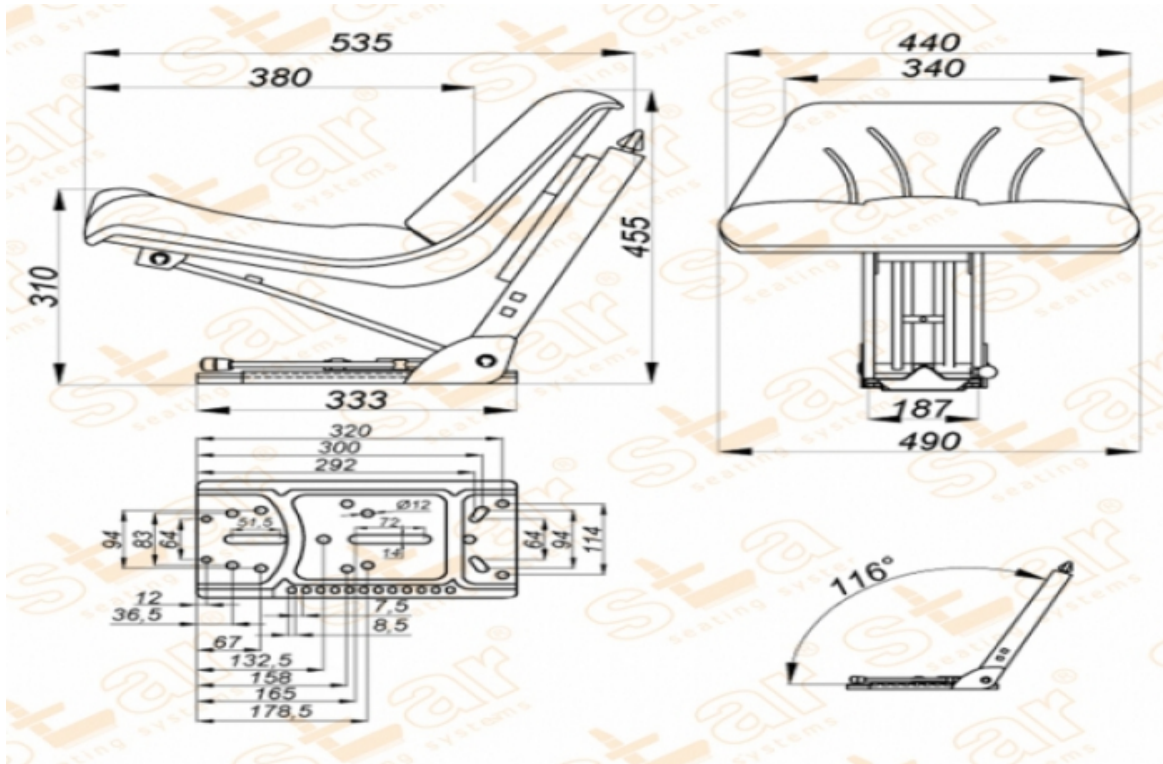

ST C09

BRAND: STAR

CAPACITY:

Seat Features

- Suspension** : Mechanical Suspension
- Sliding Base** : Fore and Aft. Adjustment 150mm
- Suspension Stroke** : 80-100mm (Couple Spring & Hydraulic Shock Absorber)
- Height Adjustment** : No
- Weight Adjustment** : 50-120kg.
- Backrest Adjustment** : No
- Angles Adj.** : No
- Lumbar Adjustment** : No
- Certificates** :

Description

With water hole - JOHN DEERE Tractor Seats

Options

SB010 Static Seat Belt

: