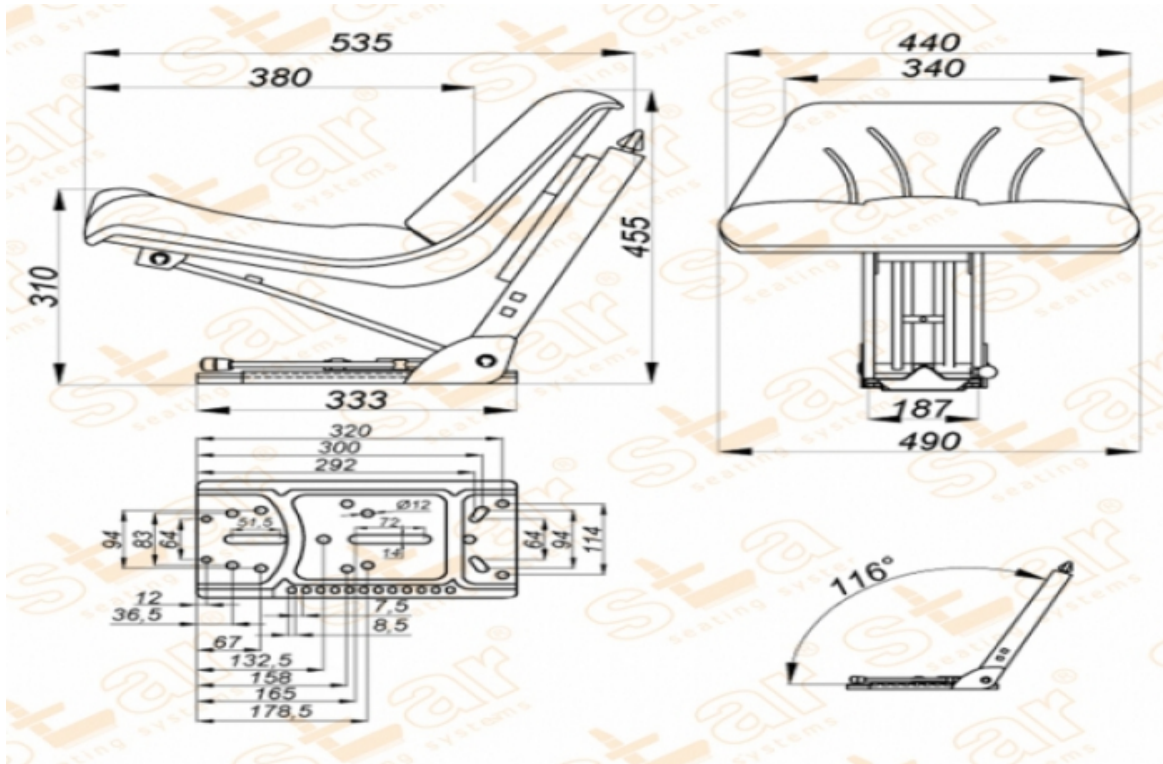

# ST C09

BRAND: STAR

CAPACITY:

## Seat Features

- Suspension** : Mechanical Suspension
- Sliding Base** : Fore and Aft. Adjustment 150mm
- Suspension Stroke** : 80-100mm (Couple Spring & Hydraulic Shock Absorber)
- Height Adjustment** : No
- Weight Adjustment** : 50-120kg.
- Backrest Adjustment** : No
- Angles Adj.** : No
- Lumbar Adjustment** : No
- Certificates** :

## Description

With water hole - JOHN DEERE Tractor Seats

## Options

SB010 Static Seat Belt

: