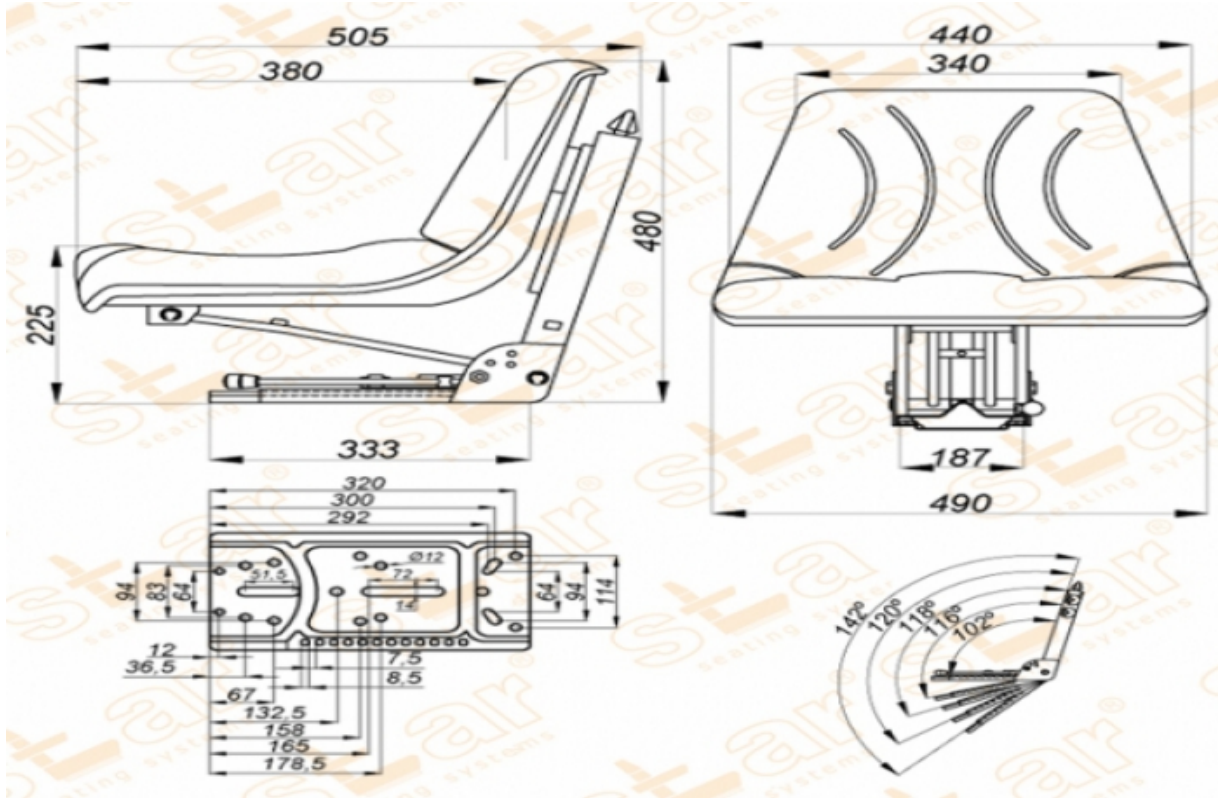

ST C10

BRAND:
CAPACITY:

Seat Features

- Suspension** : Mechanical Suspension
- Sliding Base** : Fore and Aft. Adjustment 150mm
- Suspension Stroke** : 80-100mm (Couple Spring & Hydraulic Shock Absorber)
- Height Adjustment** : No
- Weight Adjustment** : 50-120kg.
- Backrest Adjustment** : No
- Angles Adj.** : Adjust. with 5 position
- Lumbar Adjustment** : No
- Certificates** :

Description

With water hole - Overturnable Pan Type Seat - Universal Tractor Seats

Options

SB010 Static Seat Belt

: