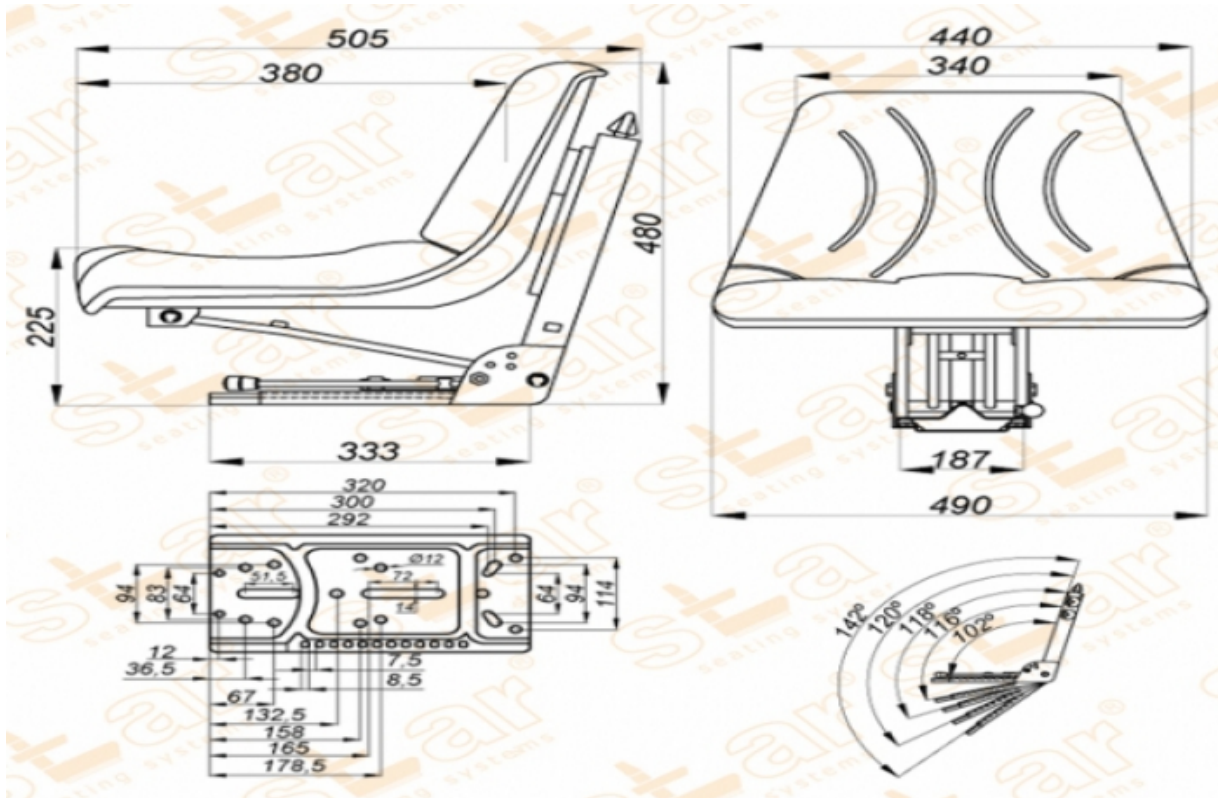

ST C10

BRAND:
CAPACITY:

Seat Features

- Suspension** : Mechanical Suspension
- Sliding Base** : Fore and Aft. Adjustment 150mm
- Suspension Stroke** : 80-100mm (Couple Spring & Hydraulic Shock Absorber)
- Height Adjustment** : No
- Weight Adjustment** : 50-120kg.
- Backrest Adjustment** : No
- Angles Adj.** : Adjust. with 5 position
- Lumbar Adjustment** : No
- Certificates** :

Description

With water hole - Overturnable Pan Type Seat - Universal Tractor Seats

Options

SB010 Static Seat Belt

: