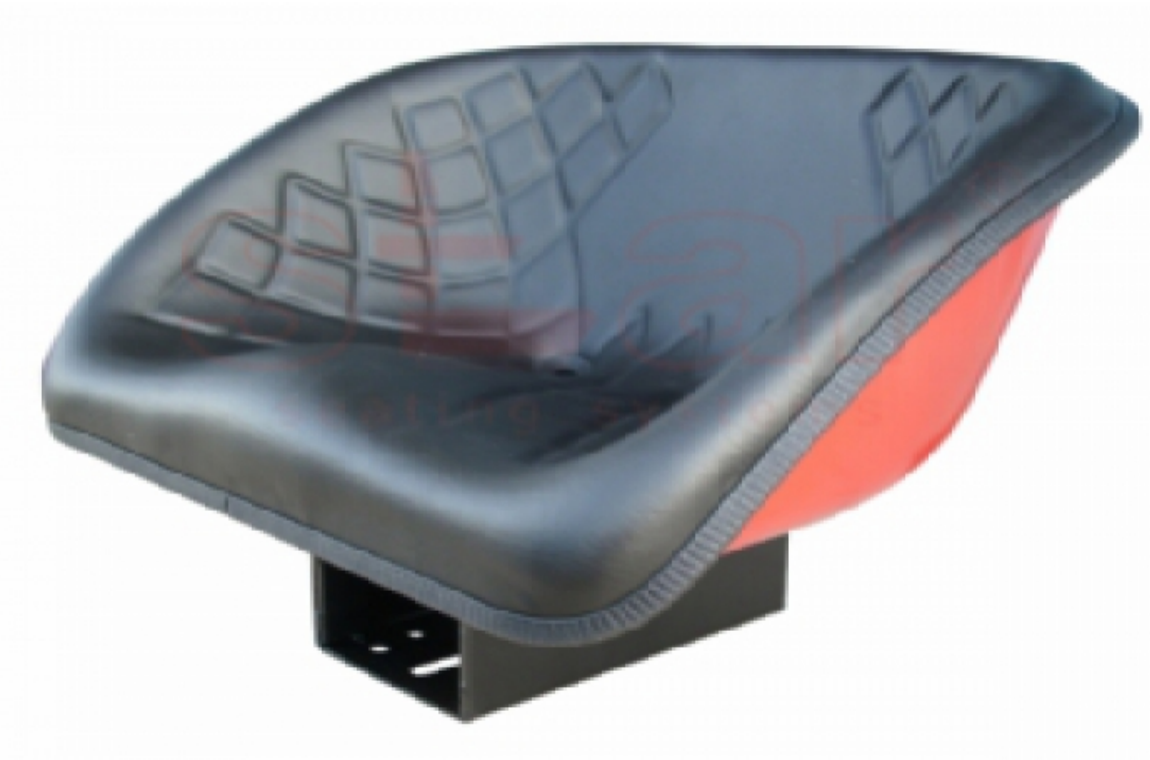

ST CMF001

BRAND: STAR

CAPACITY:

Seat Features

Suspension	:	No
Sliding Base	:	No
Suspension Stroke	:	No
Height Adjustment	:	No
Weight Adjustment	:	No
Backrest Adjustment	:	No
Angles Adj.	:	No
Lumbar Adjustment	:	No
Certificates	:	

Description

With water hole - Overturnable Pan Type Seat - Universal Tractor Seats