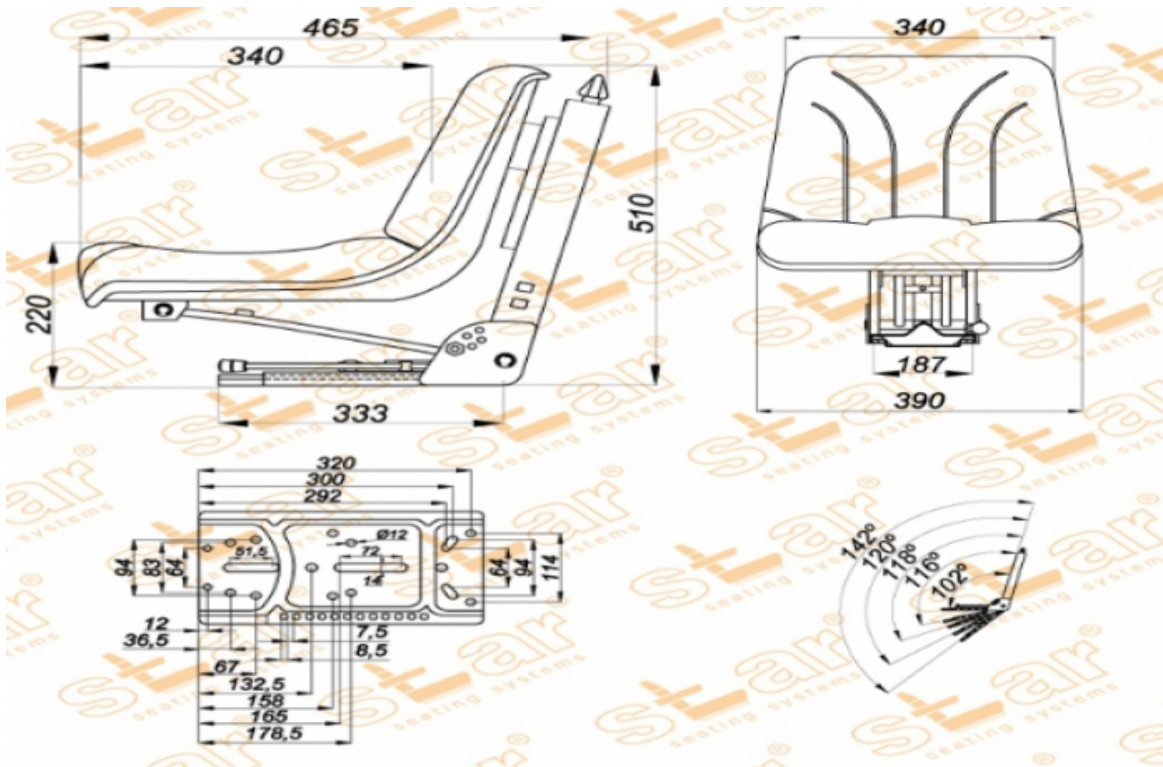

ST GC10

BRAND: STAR

CAPACITY:

Seat Features

- Suspension** : Mechanical Suspension
- Sliding Base** : Fore and Aft. Adjustment 150mm
- Suspension Stroke** : 80-100mm (Couple Spring & Hydraulic Shock Absorber)
- Height Adjustment** : No
- Weight Adjustment** : 50-120kg.
- Backrest Adjustment** : No
- Angles Adj.** : Adjust. with 5 position
- Lumbar Adjustment** : No
- Certificates** :

Description

With water hole - Foldable Pan Type Seat - Universal Tractor Seats

Options

- SB010 Static Seat Belt** :
- SB020 Two Point Automatic Seat Belt** :