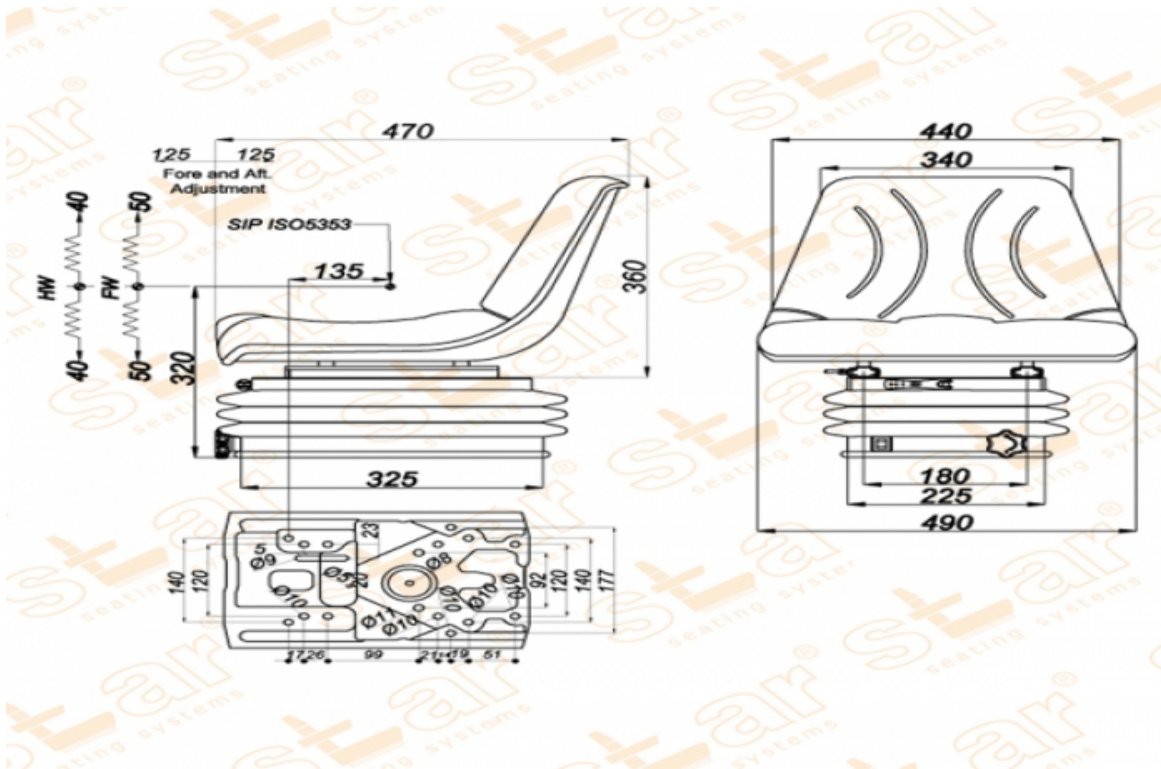

STplus C11

BRAND: STAR

CAPACITY:

Seat Features

- Suspension** : Mechanical Suspension
- Sliding Base** : Fore and Aft. Adjustment 250mm (Incremente of 15mm)
- Suspension Stroke** : 100mm (Four Spring & Hydraulic Shock Absorber)
- Height Adjustment** : 80mm
- Weight Adjustment** : 50-130kg.
- Backrest Adjustment** : No
- Angles Adj.** : No
- Lumbar Adjustment** : No
- Certificates** : Classes I,II (e1*78/764) - (76/115/EEC)

Description

With water hole - Garden Type Tractor or Equipment Seats - Universal Tractor Seats

Options

- SB010 Static Seat Belt** :
- SB020 Two Point Automatic Seat Belt** :
- STT 17 360 Small Swivel Mechanism** :
- YP28 TUMOSAN Plate** :
- Base Plate 260mm** :