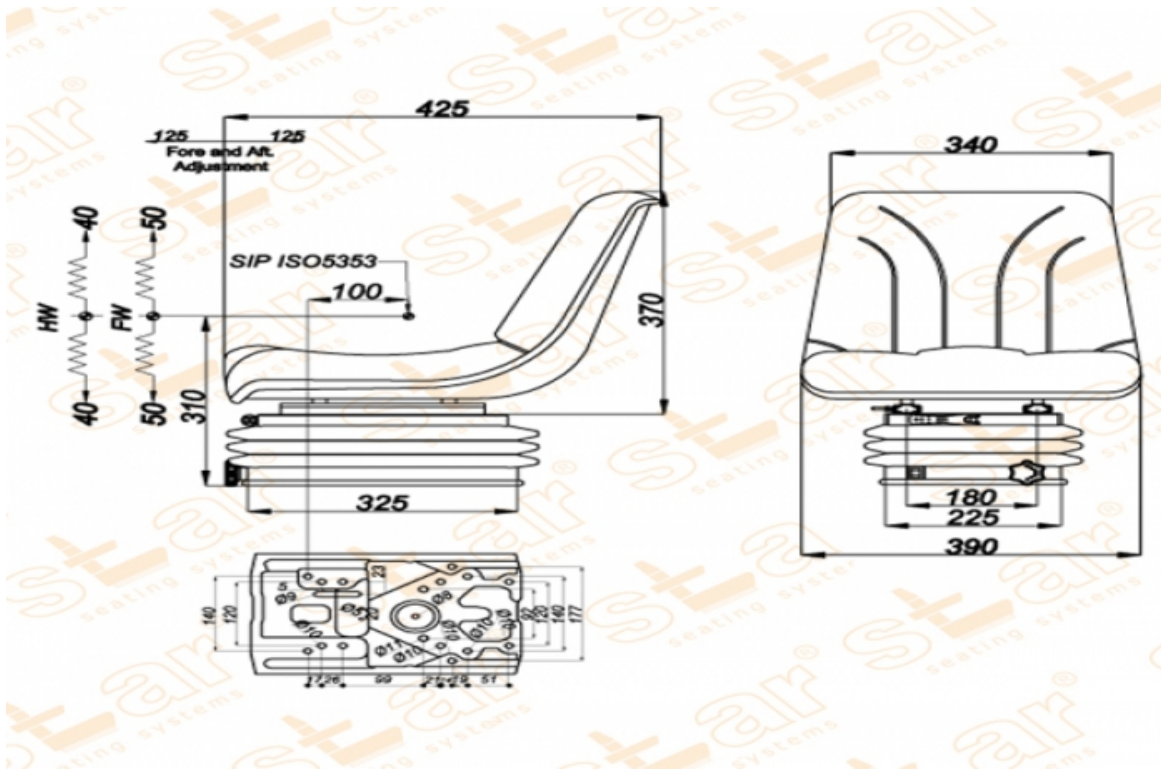

# STplus GC11

BRAND: STAR

CAPACITY:

## Seat Features

- Suspension** : Mechanical Suspension
- Sliding Base** : Fore and Aft. Adjustment 250mm (Incremente of 15mm)
- Suspension Stroke** : 100mm (Four Spring & Hydraulic Shock Absorber)
- Height Adjustment** : 80mm
- Weight Adjustment** : 50-130kg.
- Backrest Adjustment** : No
- Angles Adj.** : No
- Lumbar Adjustment** : No
- Certificates** : Classes I,II (e1\*78/764) - (76/115/EEC)
- Description**  
With water hole - Small Pan Type Seat - Garden Type Tractor or Equipment Seats

## Options

- SB010 Static Seat Belt** :
- SB020 Two Point Automatic Seat Belt** :
- STT 17 360 Small Swivel Mechanism** :
- YP28 TUMOSAN Plate** :
- Base Plate 260mm** :