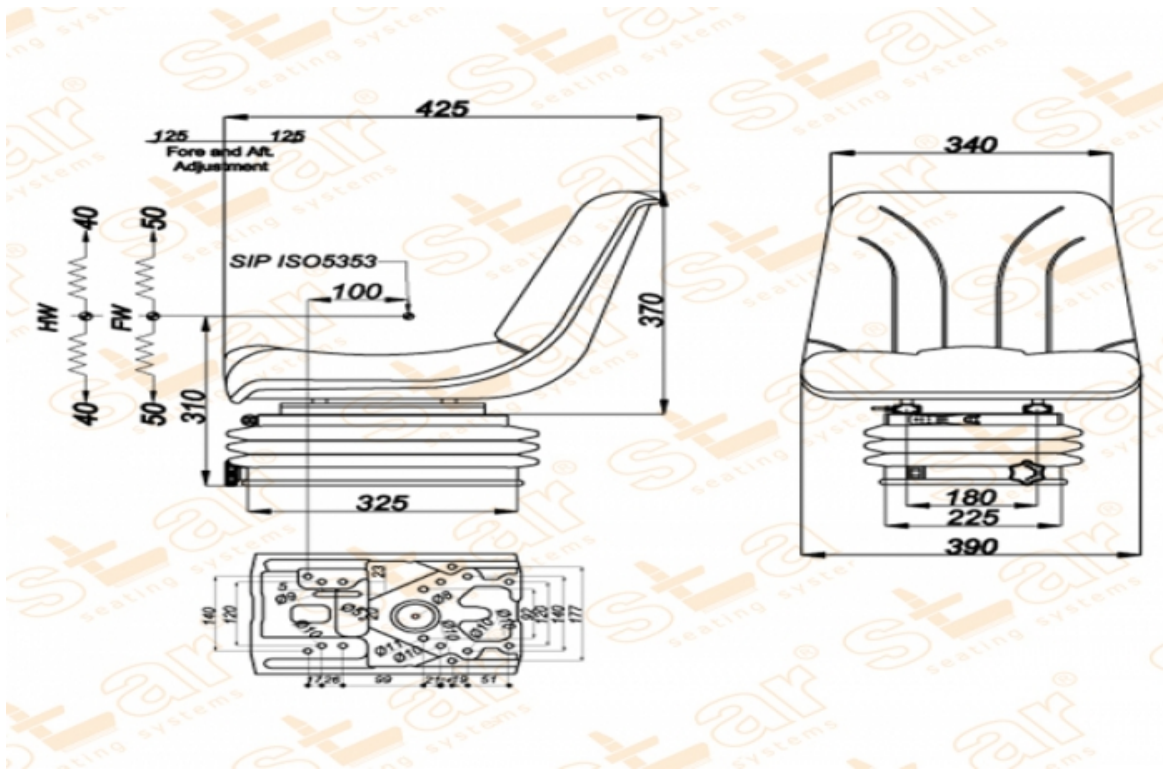

# STplus GC11

BRAND: STAR

CAPACITY:

## Seat Features

- Suspension** : Mechanical Suspension
- Sliding Base** : Fore and Aft. Adjustment 250mm (Incremente of 15mm)
- Suspension Stroke** : 100mm (Four Spring & Hydraulic Shock Absorber)
- Height Adjustment** : 80mm
- Weight Adjustment** : 50-130kg.
- Backrest Adjustment** : No
- Angles Adj.** : No
- Lumbar Adjustment** : No
- Certificates** : Classes I,II (e1\*78/764) - (76/115/EEC)
- Description**  
With water hole - Small Pan Type Seat - Garden Type Tractor or Equipment Seats

## Options

- SB010 Static Seat Belt** :
- SB020 Two Point Automatic Seat Belt** :
- STT 17 360 Small Swivel Mechanism** :
- YP28 TUMOSAN Plate** :
- Base Plate 260mm** :