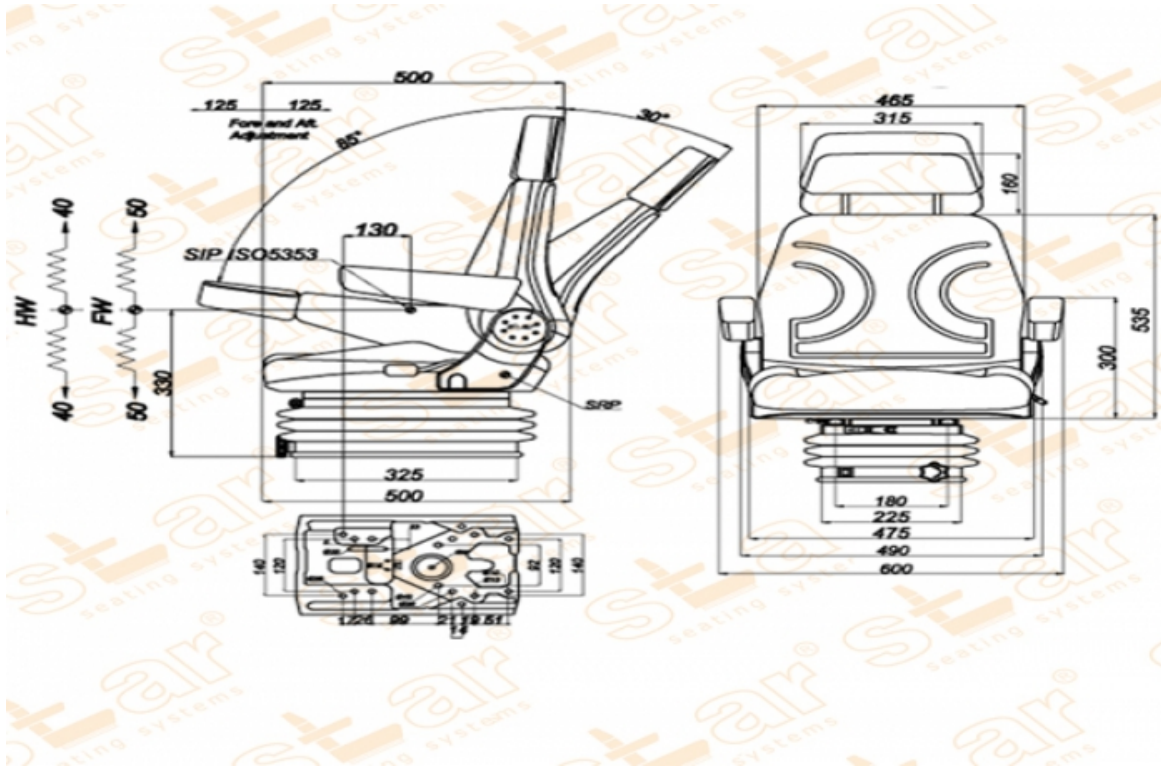

STplus TV1

BRAND: STAR

CAPACITY:

Seat Features

- Suspension** : Mechanical Suspension
- Sliding Base** : Fore and Aft. Adjustment 250mm (Incremente of 15mm)
- Suspension Stroke** : 100mm (Four Spring & Hydraulic Shock Absorber)
- Height Adjustment** : 80mm
- Weight Adjustment** : 50-130kg.
- Backrest Adjustment** : 30°-85°
- Angles Adj.** : No
- Lumbar Adjustment** : Mechanical
- Certificates** : Classes I,II (e1*78/764) - (76/115/EEC)

Description

Universal Tractor Seats

Options

- SB010 Static Seat Belt :
- SB020 Two Point Automatic Seat Belt :
- SP02 Foldable Armrest :
- SP02ARN Adjustable Foldable Armrest :
- 12V & 24V Operator Switch :
- SP01 Backrest Extension :
- DB01 Document Belt :
- STT 17 360 Small Swivel Mechanism :
- YP28 TUMOSAN Plate :

12V & 24V 3 Adj. Heater

: 

Base Plate 260mm

: 