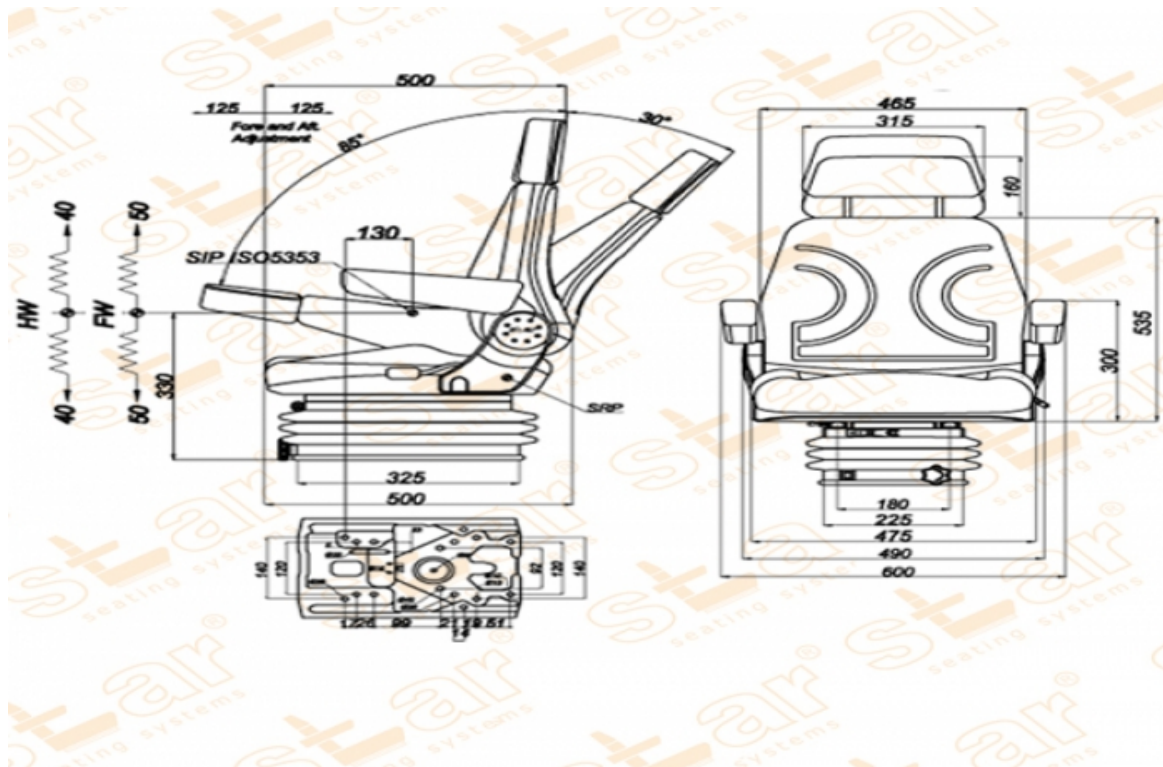

STplus TV1

BRAND: STAR

CAPACITY:

Seat Features

- Suspension** : Mechanical Suspension
- Sliding Base** : Fore and Aft. Adjustment 250mm (Incremente of 15mm)
- Suspension Stroke** : 100mm (Four Spring & Hydraulic Shock Absorber)
- Height Adjustment** : 80mm
- Weight Adjustment** : 50-130kg.
- Backrest Adjustment** : 30°-85°
- Angles Adj.** : No
- Lumbar Adjustment** : Mechanical
- Certificates** : Classes I,II (e1*78/764) - (76/115/EEC)

Description

Universal Tractor Seats

Options

- SB010 Static Seat Belt** :
- SB020 Two Point Automatic Seat Belt** :
- SP02 Foldable Armrest** :
- SP02ARN Adjustable Foldable Armrest** :
- 12V & 24V Operator Switch** :
- SP01 Backrest Extension** :
- DB01 Document Belt** :
- STT 17 360 Small Swivel Mechanism** :
- YP28 TUMOSAN Plate** :

12V & 24V 3 Adj. Heater

: 

Base Plate 260mm

: 