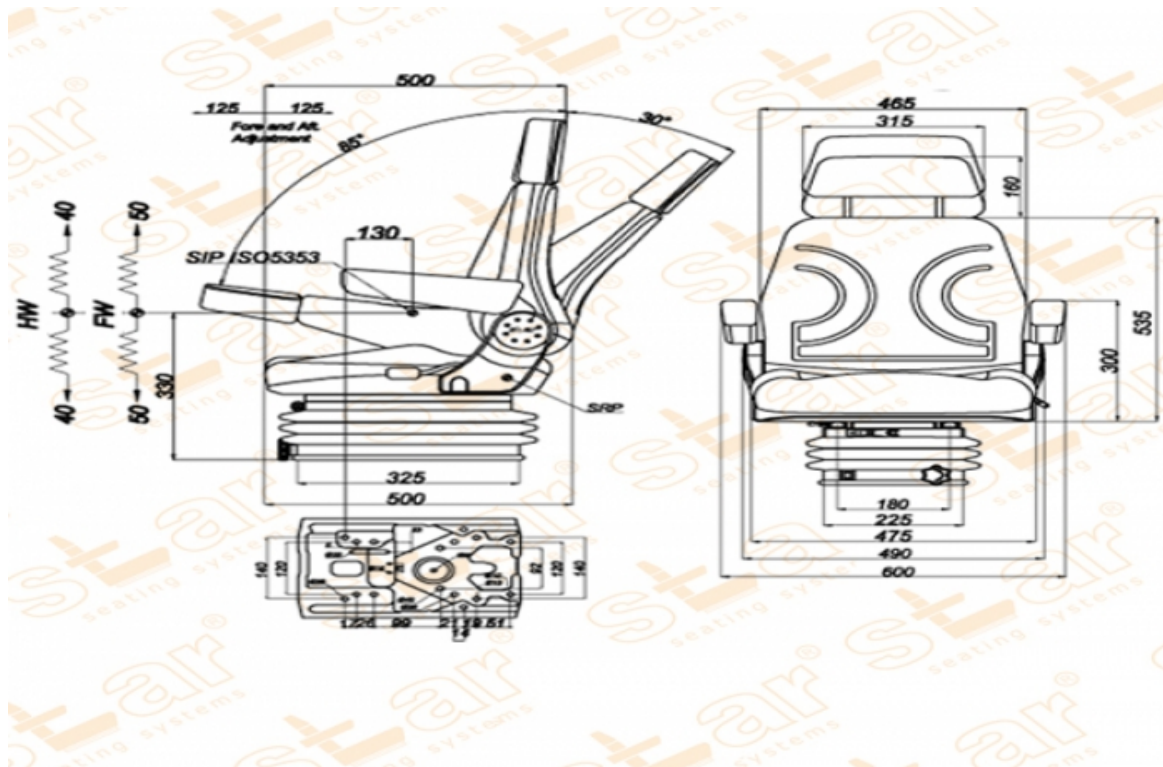

STplus TV1

BRAND: STAR

CAPACITY:

Seat Features

- Suspension** : Mechanical Suspension
- Sliding Base** : Fore and Aft. Adjustment 250mm (Incremente of 15mm)
- Suspension Stroke** : 100mm (Four Spring & Hydraulic Shock Absorber)
- Height Adjustment** : 80mm
- Weight Adjustment** : 50-130kg.
- Backrest Adjustment** : 30°-85°
- Angles Adj.** : No
- Lumbar Adjustment** : Mechanical
- Certificates** : Classes I,II (e1*78/764) - (76/115/EEC)

Description

Universal Tractor Seats

Options

- SB010 Static Seat Belt :
- SB020 Two Point Automatic Seat Belt :
- SP02 Foldable Armrest :
- SP02ARN Adjustable Foldable Armrest :
- 12V & 24V Operator Switch :
- SP01 Backrest Extension :
- DB01 Document Belt :
- STT 17 360 Small Swivel Mechanism :
- YP28 TUMOSAN Plate :

12V & 24V 3 Adj. Heater

: 

Base Plate 260mm

: 