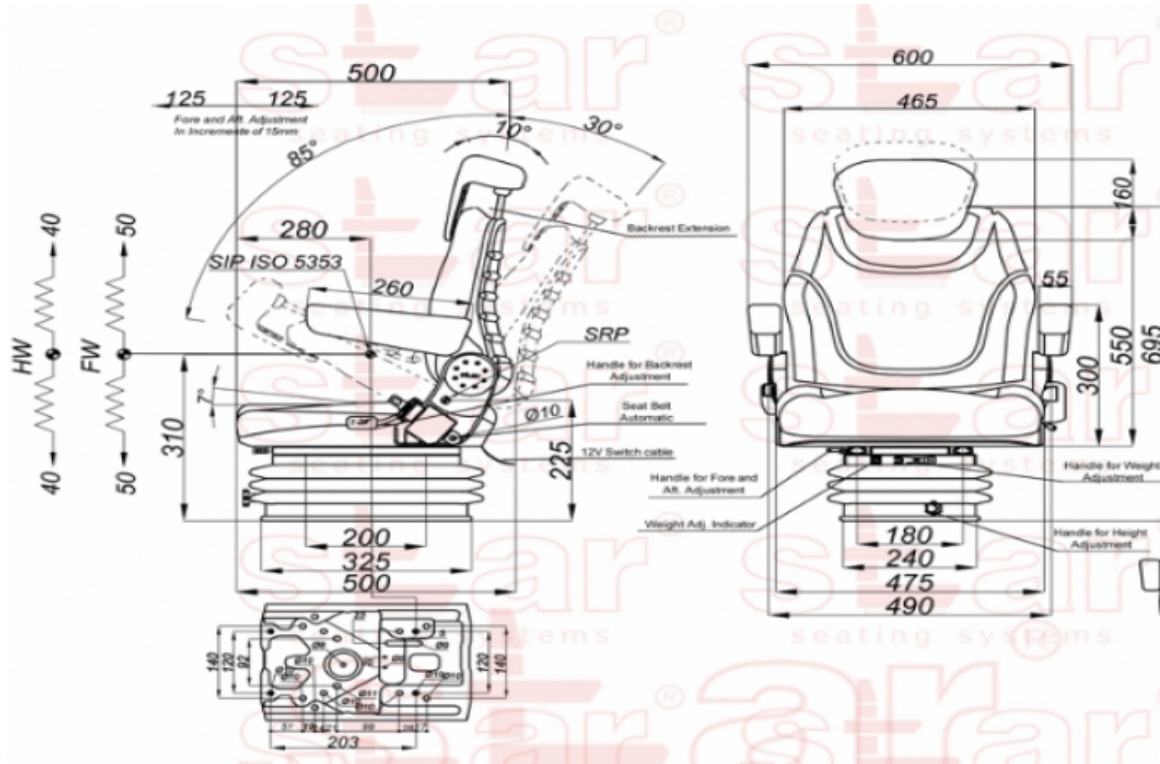

STplus TV1-LX

BRAND: STAR

CAPACITY:

Seat Features

- Suspension** : Mechanical Suspension
- Sliding Base** : Fore and Aft. Adjustment 250mm (Incremente of 15mm)
- Suspension Stroke** : 100mm (Four Spring & Hydraulic Shock Absorber)
- Height Adjustment** : 80mm
- Weight Adjustment** : 50-130kg.
- Backrest Adjustment** : 42°-8°
- Angles Adj.** : No
- Lumbar Adjustment** : Mechanical
- Certificates** : Classes I,II (e1*78/764) - (76/115/EEC)

Description

Universal Tractor Seats

Options

- SB010 Static Seat Belt** :
- SB020 Two Point Automatic Seat Belt** :
- SP02 Foldable Armrest** :
- SP02ARN Adjustable Foldable Armrest** :
- 12V & 24V Operator Switch** :
- SP01AH Headrest** :
- DB01 Document Belt** :
- STT 17 360 Small Swivel Mechanism** :
- YP28 TUMOSAN Plate** :

12V & 24V 3 Adj. Heater

:

Base Plate 260mm

: