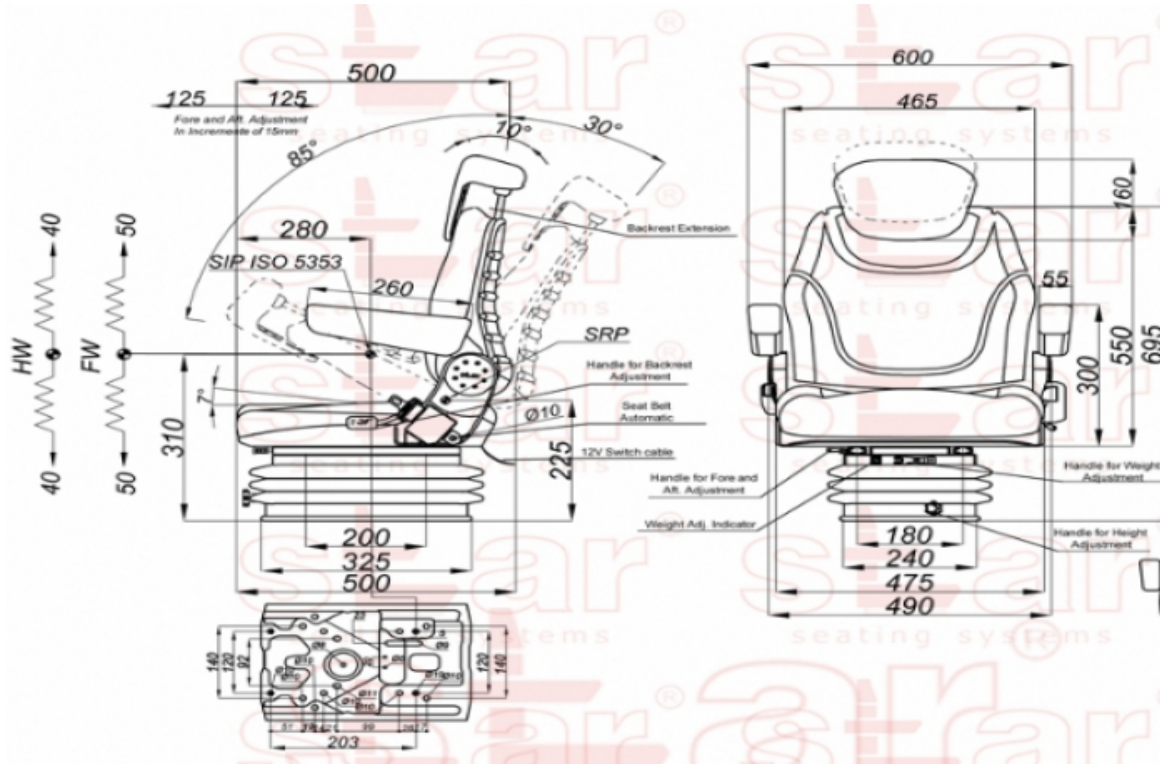

STplus TV1-LX

BRAND: STAR

CAPACITY:

Seat Features

- Suspension** : Mechanical Suspension
- Sliding Base** : Fore and Aft. Adjustment 250mm (Incremente of 15mm)
- Suspension Stroke** : 100mm (Four Spring & Hydraulic Shock Absorber)
- Height Adjustment** : 80mm
- Weight Adjustment** : 50-130kg.
- Backrest Adjustment** : 42°-8°
- Angles Adj.** : No
- Lumbar Adjustment** : Mechanical
- Certificates** : Classes I,II (e1*78/764) - (76/115/EEC)

Description

Universal Tractor Seats

Options

- SB010 Static Seat Belt** :
- SB020 Two Point Automatic Seat Belt** :
- SP02 Foldable Armrest** :
- SP02ARN Adjustable Foldable Armrest** :
- 12V & 24V Operator Switch** :
- SP01AH Headrest** :
- DB01 Document Belt** :
- STT 17 360 Small Swivel Mechanism** :
- YP28 TUMOSAN Plate** :

12V & 24V 3 Adj. Heater

: 

Base Plate 260mm

: 