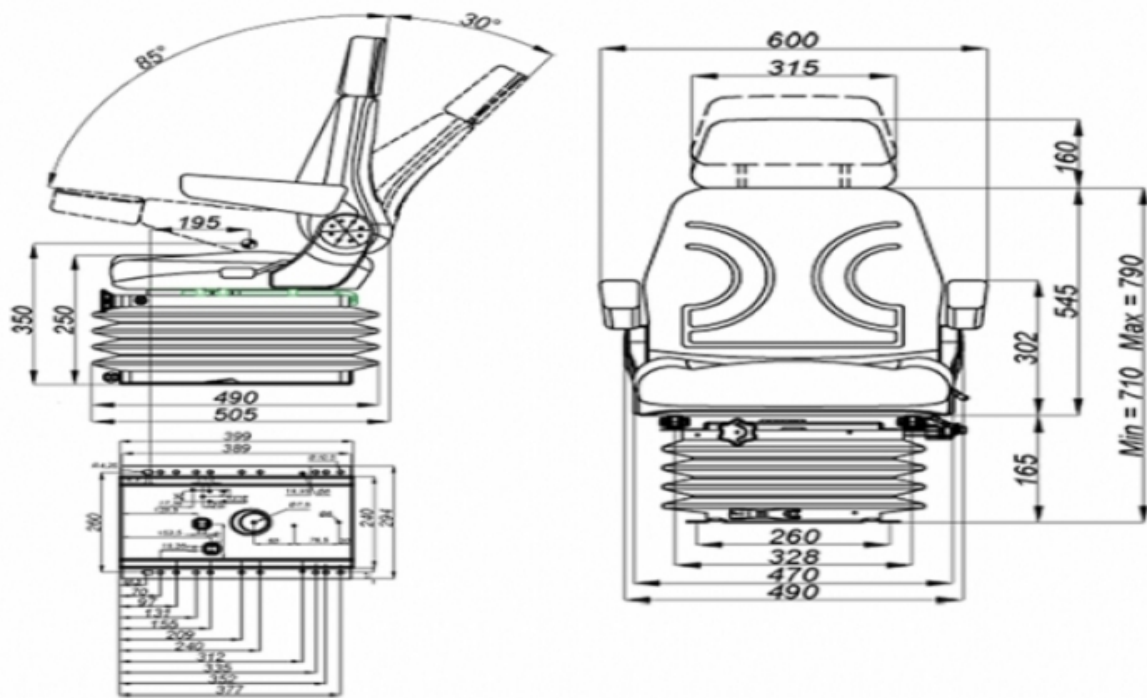

STplus TV4

BRAND: STAR

CAPACITY:

Seat Features

- Suspension** : Mechanical Suspension
- Sliding Base** : Fore and Aft. Adjustment 190mm (With Couple Locked) (Incremente of 15mm)
- Suspension Stroke** : 100mm (Four Spring & Hydraulic Shock Absorber)
- Height Adjustment** : 80mm
- Weight Adjustment** : 50-130kg.
- Backrest Adjustment** : 30°-85°
- Angles Adj.** : No
- Lumbar Adjustment** : Mechanical
- Certificates** : Classes I,II (e24*78/764) - (76/115/EEC)

Description

Wide Universal Tractor Seats

Options

- SB010 Static Seat Belt :
- SB020 Two Point Automatic Seat Belt :
- SP02 Foldable Armrest :
- SP02ARN Adjustable Foldable Armrest :
- 12V & 24V Operator Switch :
- SP01 Backrest Extension :
- DB01 Document Belt :
- LTT 18 360 Large Swivel Mechanism :
- YP28 TUMOSAN Plate :

12V & 24V 3 Adj. Heater

: 