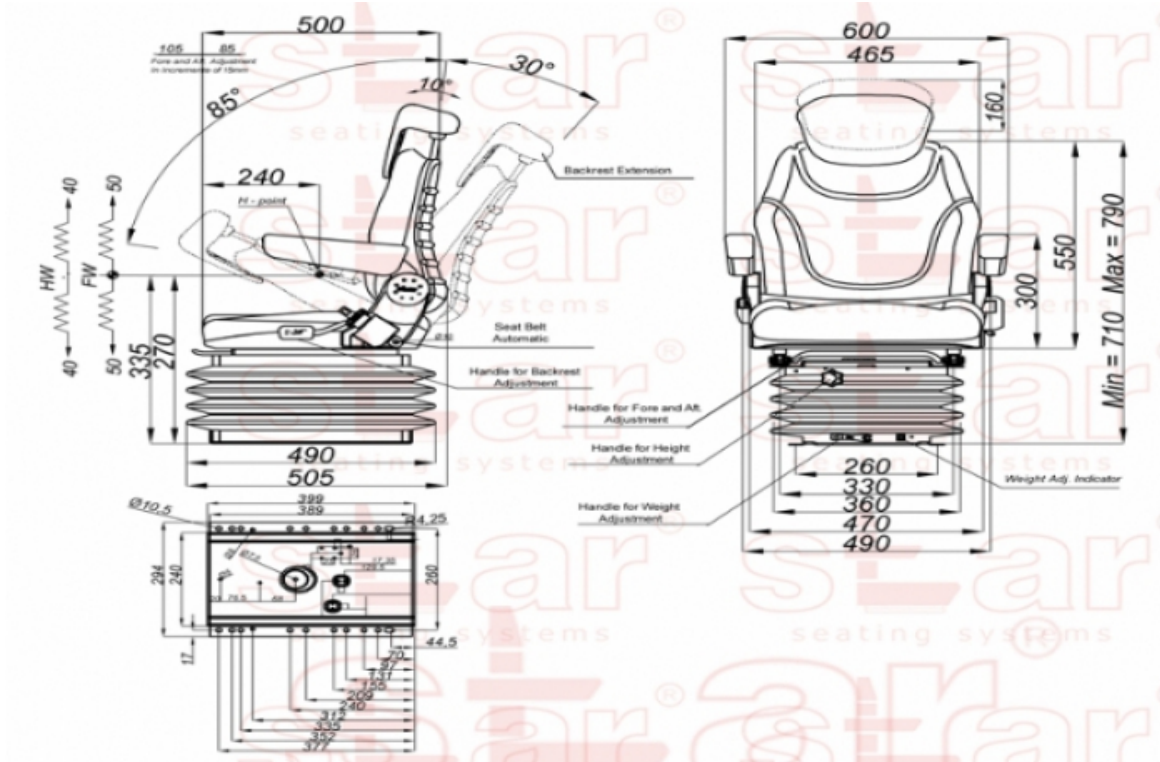

# STplus TV4-LX

BRAND: STAR

CAPACITY:

## Seat Features

- Suspension** : Mechanical Suspension
- Sliding Base** : Fore and Aft. Adjustment 190mm (With Couple Locked) (Incremente of 15mm)
- Suspension Stroke** : 100mm (Four Spring & Hydraulic Shock Absorber)
- Height Adjustment** : 80mm
- Weight Adjustment** : 50-130kg.
- Backrest Adjustment** : 30°-85°
- Angles Adj.** : No
- Lumbar Adjustment** : Mechanical
- Certificates** : Classes I,II (e24\*78/764) - (76/115/EEC)

## Options

- SB010 Static Seat Belt :
- SB020 Two Point Automatic Seat Belt :
- SP02 Foldable Armrest :
- SP02ARN Adjustable Foldable Armrest :
- 12V & 24V Operator Switch :
- SP01AH Headrest :
- DB01 Document Belt :
- LTT 18 360 Large Swivel Mechanism :
- YP28 TUMOSAN Plate :

12V & 24V 3 Adj. Heater

: 