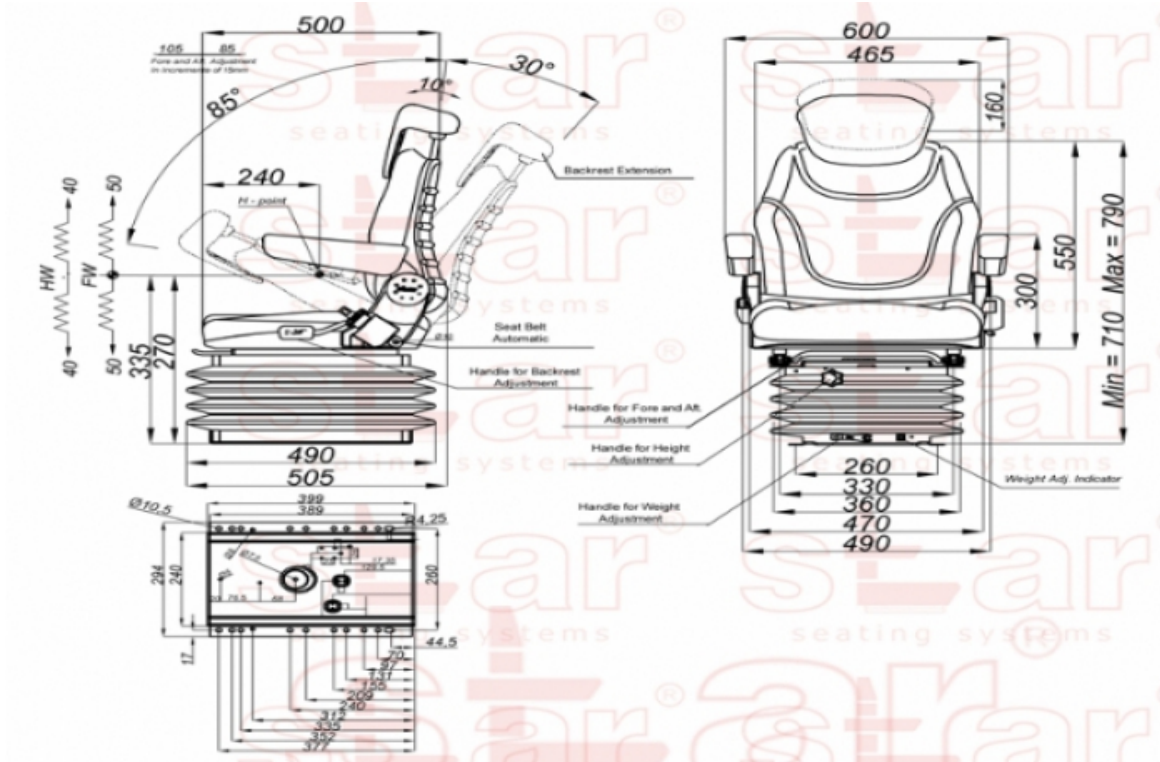

STplus TV4-LX

BRAND: STAR

CAPACITY:

Seat Features

- Suspension** : Mechanical Suspension
- Sliding Base** : Fore and Aft. Adjustment 190mm (With Couple Locked) (Incremente of 15mm)
- Suspension Stroke** : 100mm (Four Spring & Hydraulic Shock Absorber)
- Height Adjustment** : 80mm
- Weight Adjustment** : 50-130kg.
- Backrest Adjustment** : 30°-85°
- Angles Adj.** : No
- Lumbar Adjustment** : Mechanical
- Certificates** : Classes I,II (e24*78/764) - (76/115/EEC)

Description

Universal Tractor Seats

Options

- SB010 Static Seat Belt** :
- SB020 Two Point Automatic Seat Belt** :
- SP02 Foldable Armrest** :
- SP02ARN Adjustable Foldable Armrest** :
- 12V & 24V Operator Switch** :
- SP01AH Headrest** :
- DB01 Document Belt** :
- LTT 18 360 Large Swivel Mechanism** :
- YP28 TUMOSAN Plate** :

12V & 24V 3 Adj. Heater

: 