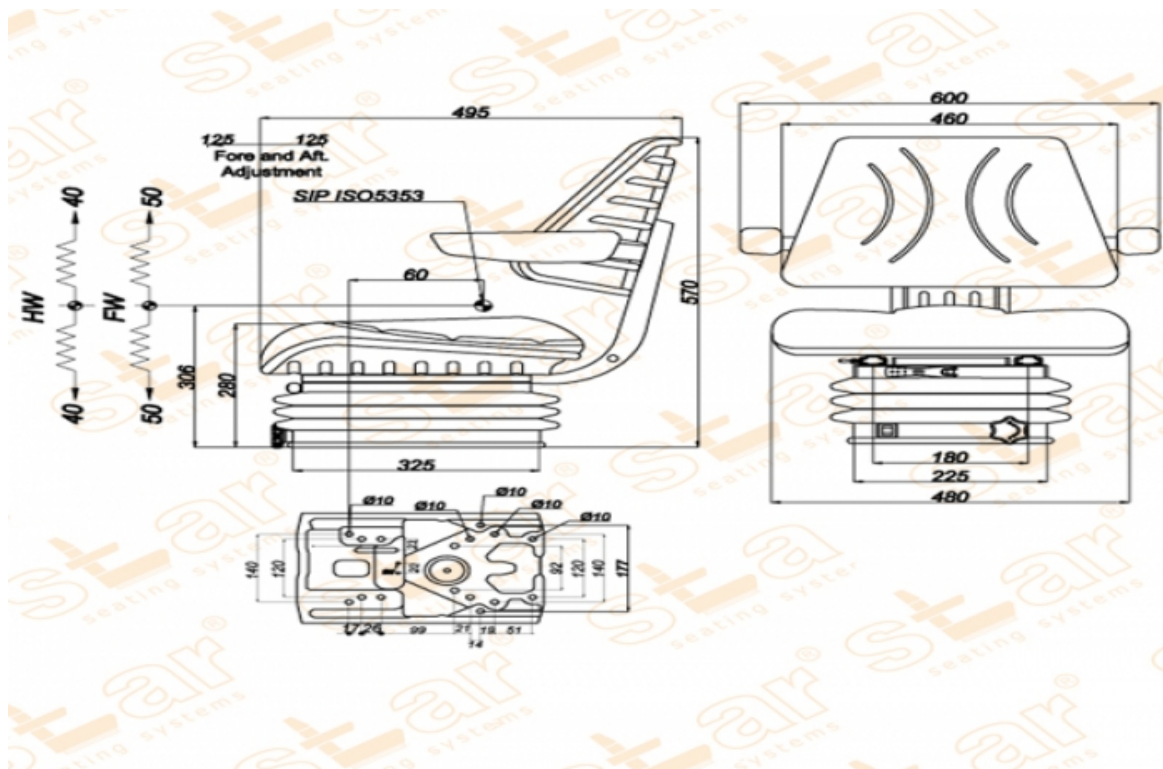

# STplus V07

BRAND: STAR

CAPACITY:

## Seat Features

- Suspension** : Mechanical Suspension
- Sliding Base** : Fore and Aft. Adjustment 250mm (Incremente of 15mm)
- Suspension Stroke** : 100mm (Four Spring & Hydraulic Shock Absorber)
- Height Adjustment** : 80mm
- Weight Adjustment** : 50-130kg.
- Backrest Adjustment** : No
- Angles Adj.** : No
- Lumbar Adjustment** : No
- Certificates** : Classes I,II (e1\*78/764) - (76/115/EEC)

## Description

Universal Tractor Seats - e1\*78/764\*2006/96\*0036\*00

## Options

- SB010 Static Seat Belt :
- SB020 Two Point Automatic Seat Belt :
- YP15ARN Adjustable Foldable Armrest :
- YP15 Foldable Armrest :
- STT 17 360 Small Swivel Mechanism :
- YP28 TUMOSAN Plate :
- Base Plate 260mm :