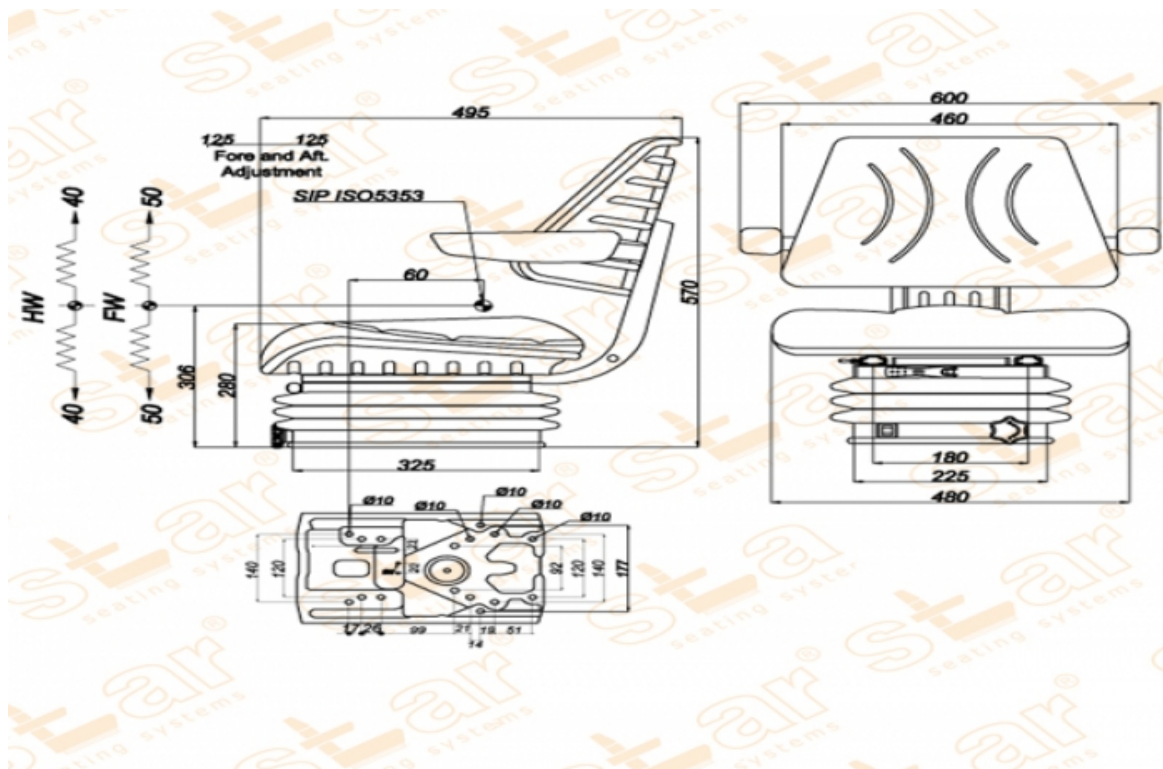

STplus V07

BRAND: STAR

CAPACITY:

Seat Features

- Suspension** : Mechanical Suspension
- Sliding Base** : Fore and Aft. Adjustment 250mm (Incremente of 15mm)
- Suspension Stroke** : 100mm (Four Spring & Hydraulic Shock Absorber)
- Height Adjustment** : 80mm
- Weight Adjustment** : 50-130kg.
- Backrest Adjustment** : No
- Angles Adj.** : No
- Lumbar Adjustment** : No
- Certificates** : Classes I,II (e1*78/764) - (76/115/EEC)

Description

Universal Tractor Seats - e1*78/764*2006/96*0036*00

Options

- SB010 Static Seat Belt** :
- SB020 Two Point Automatic Seat Belt** :
- YP15ARN Adjustable Foldable Armrest** :
- YP15 Foldable Armrest** :
- STT 17 360 Small Swivel Mechanism** :
- YP28 TUMOSAN Plate** :
- Base Plate 260mm** :