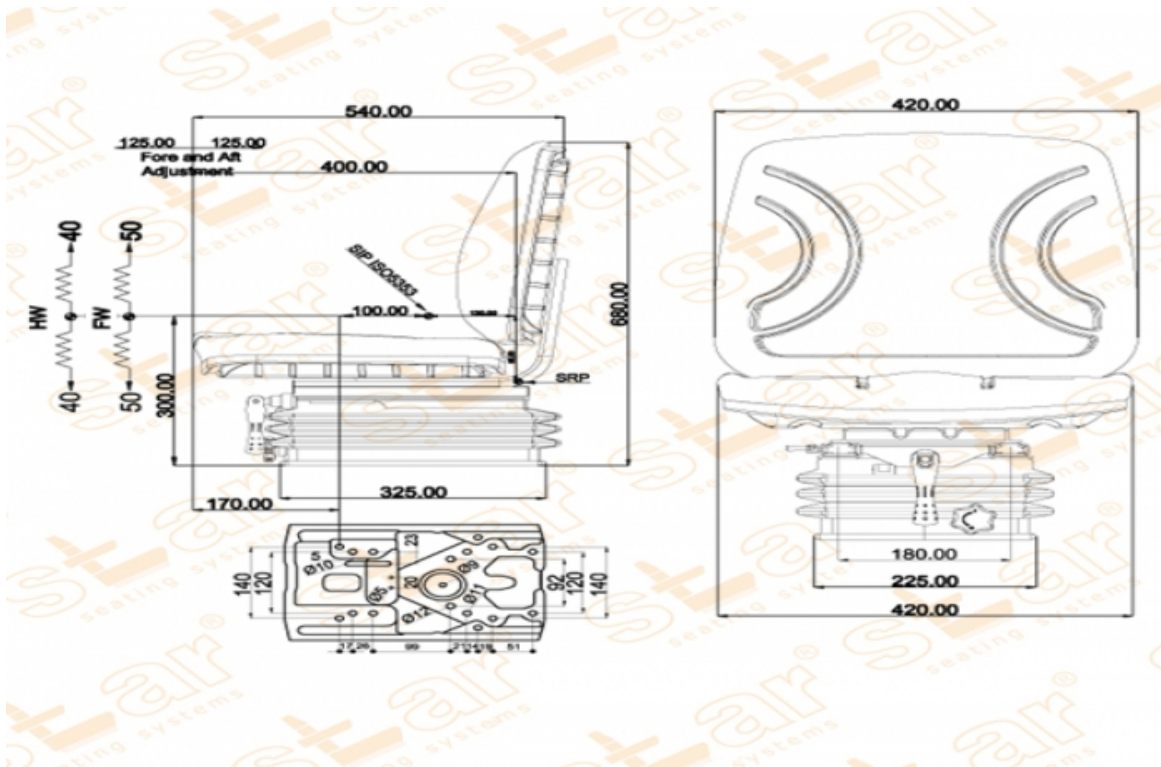

# STplus V42

BRAND: STAR

CAPACITY:

## Seat Features

- Suspension** : Mechanical Suspension
- Sliding Base** : Fore and Aft. Adjustment 250mm (Incremente of 15mm)
- Suspension Stroke** : 100mm (Four Spring & Hydraulic Shock Absorber)
- Height Adjustment** : 80mm
- Weight Adjustment** : 50-130kg.
- Backrest Adjustment** : No
- Angles Adj.** : No
- Lumbar Adjustment** : No
- Certificates** : Classes I,II (e1\*78/764) - (76/115/EEC)
- Description**  
420mm Seat Top and Backrest - Universal Tractor Seats - e1\*78/764\*2006/96\*0036\*00

## Options

- SB010 Static Seat Belt** :
- SB020 Two Point Automatic Seat Belt** :
- YP15ARN Adjustable Foldable Armrest** :
- YP15S Foldable Armrest** :
- STT 17 360 Small Swivel Mechanism** :
- YP28 TUMOSAN Plate** :
- Base Plate 260mm** :