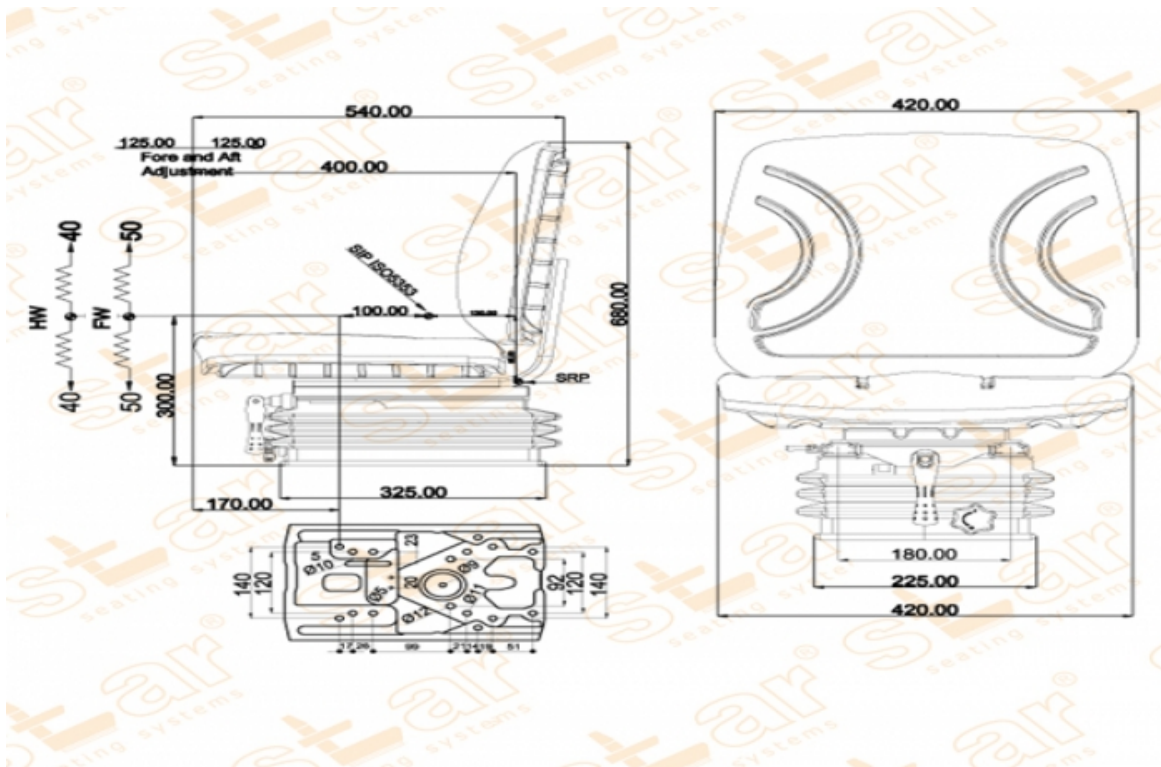

STplus V42

BRAND: STAR

CAPACITY:

Seat Features

- Suspension** : Mechanical Suspension
- Sliding Base** : Fore and Aft. Adjustment 250mm (Incremente of 15mm)
- Suspension Stroke** : 100mm (Four Spring & Hydraulic Shock Absorber)
- Height Adjustment** : 80mm
- Weight Adjustment** : 50-130kg.
- Backrest Adjustment** : No
- Angles Adj.** : No
- Lumbar Adjustment** : No
- Certificates** : Classes I,II (e1*78/764) - (76/115/EEC)
- Description**
420mm Seat Top and Backrest - Universal Tractor Seats - e1*78/764*2006/96*0036*00

Options

- SB010 Static Seat Belt** :
- SB020 Two Point Automatic Seat Belt** :
- YP15ARN Adjustable Foldable Armrest** :
- YP15S Foldable Armrest** :
- STT 17 360 Small Swivel Mechanism** :
- YP28 TUMOSAN Plate** :
- Base Plate 260mm** :